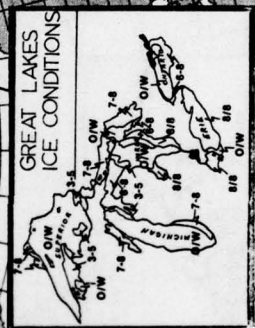

Southern Ice Limit
Date: 21 MARCH 1978
FLENEFAC Suislaw
Analysis of Data: 18-21 MARCH 1978