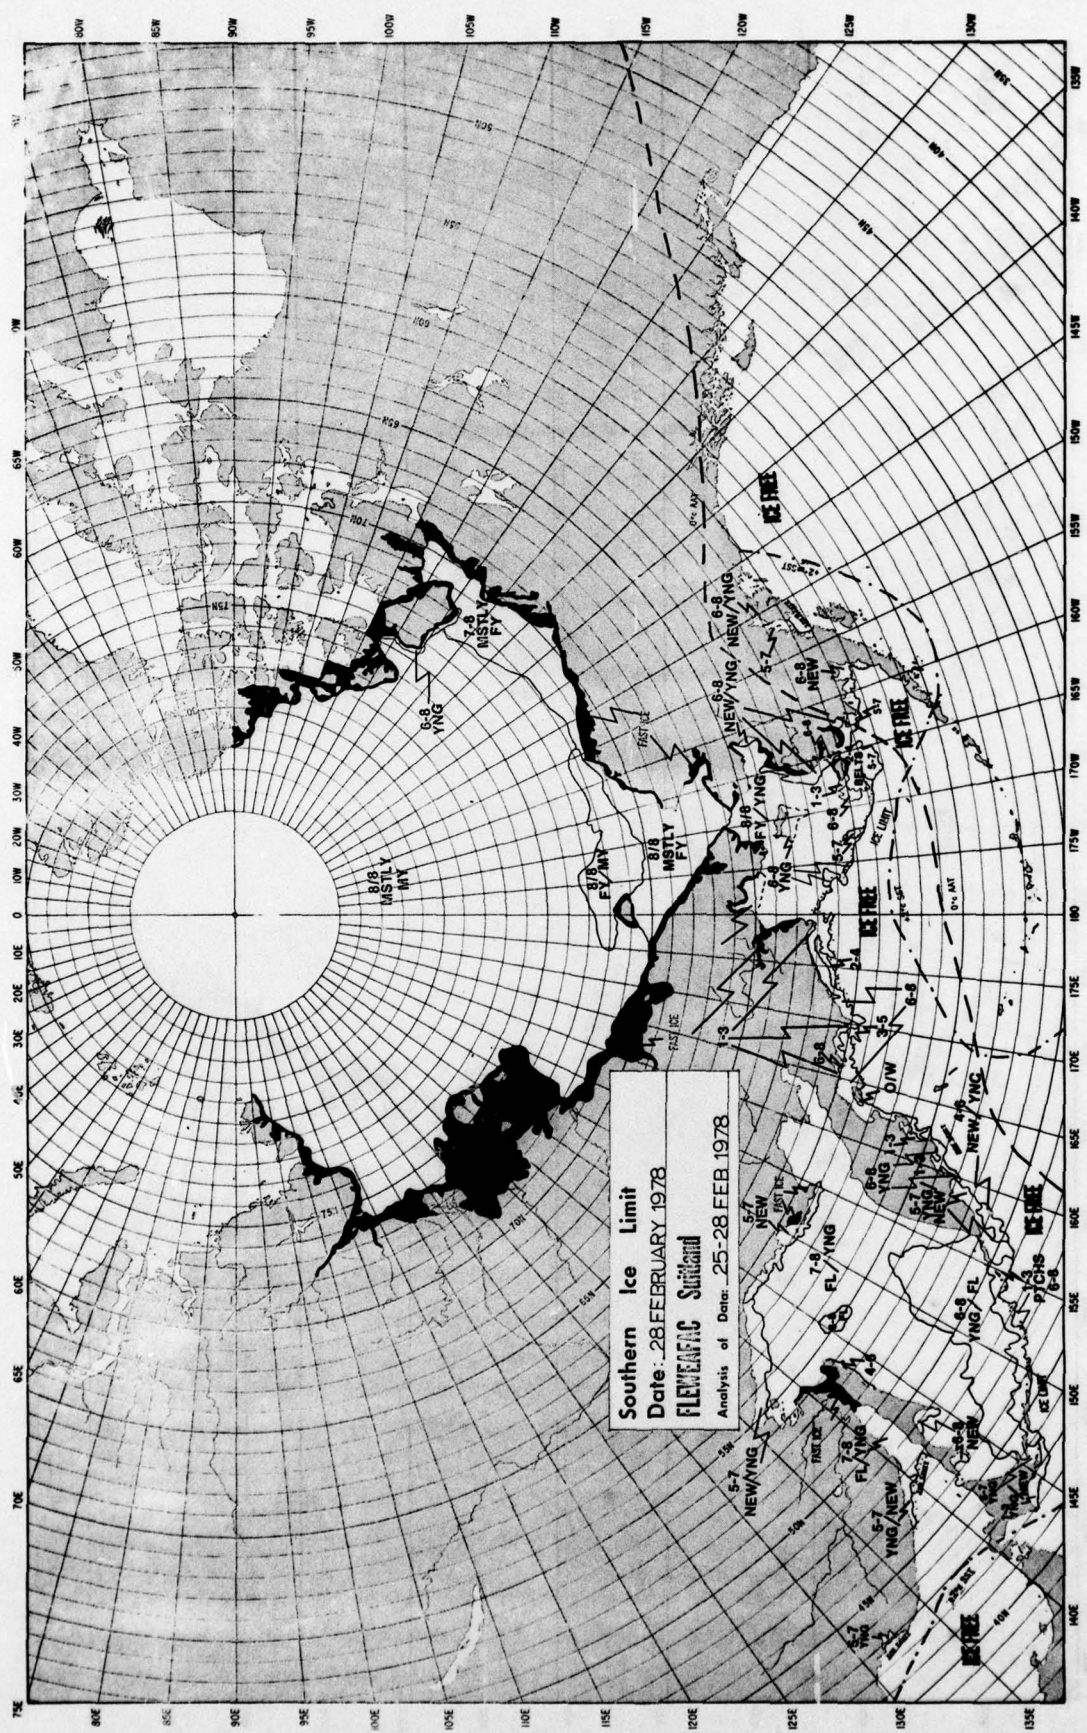

Southern Ice Limit
Date: 28 FEBRUARY 1978
FLEWENAC Svalbard
Analysis of Data: 25-28 FEB 1978

135E 130E 125E 120E 115E 110E 105E 100E 95E 90E 85E 80E 75E
150W 145W 140W 135W 130W 125W 120W 115W 110W 105W 100W 95W 90W 85W 80W 75W

75E 80E 85E 90E 95E 100E 105E 110E 115E 120E 125E 130E 135E
150E 145E 140E 135E 130E 125E 120E 115E 110E 105E 100E 95E 90E 85E 80E 75E