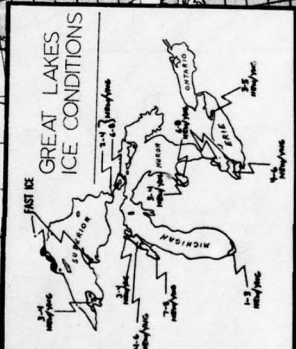

Southern Ice Limit
Date: 12 DECEMBER 1978
FLEVEAFAC Svalbard
 Analysis of Data 09-12 DEC.1978

Southern Ice Limit
Date: 19 DECEMBER 1978
FLEWEAFAC Suttland
 Analysis of Date: 16-18 DECEMBER 1978

Southern Ice Limit
Date: 26 DECEMBER 1978
FLEWEAFAC Sutherland
 Analysis of Data: 24-26 DEC. 1978