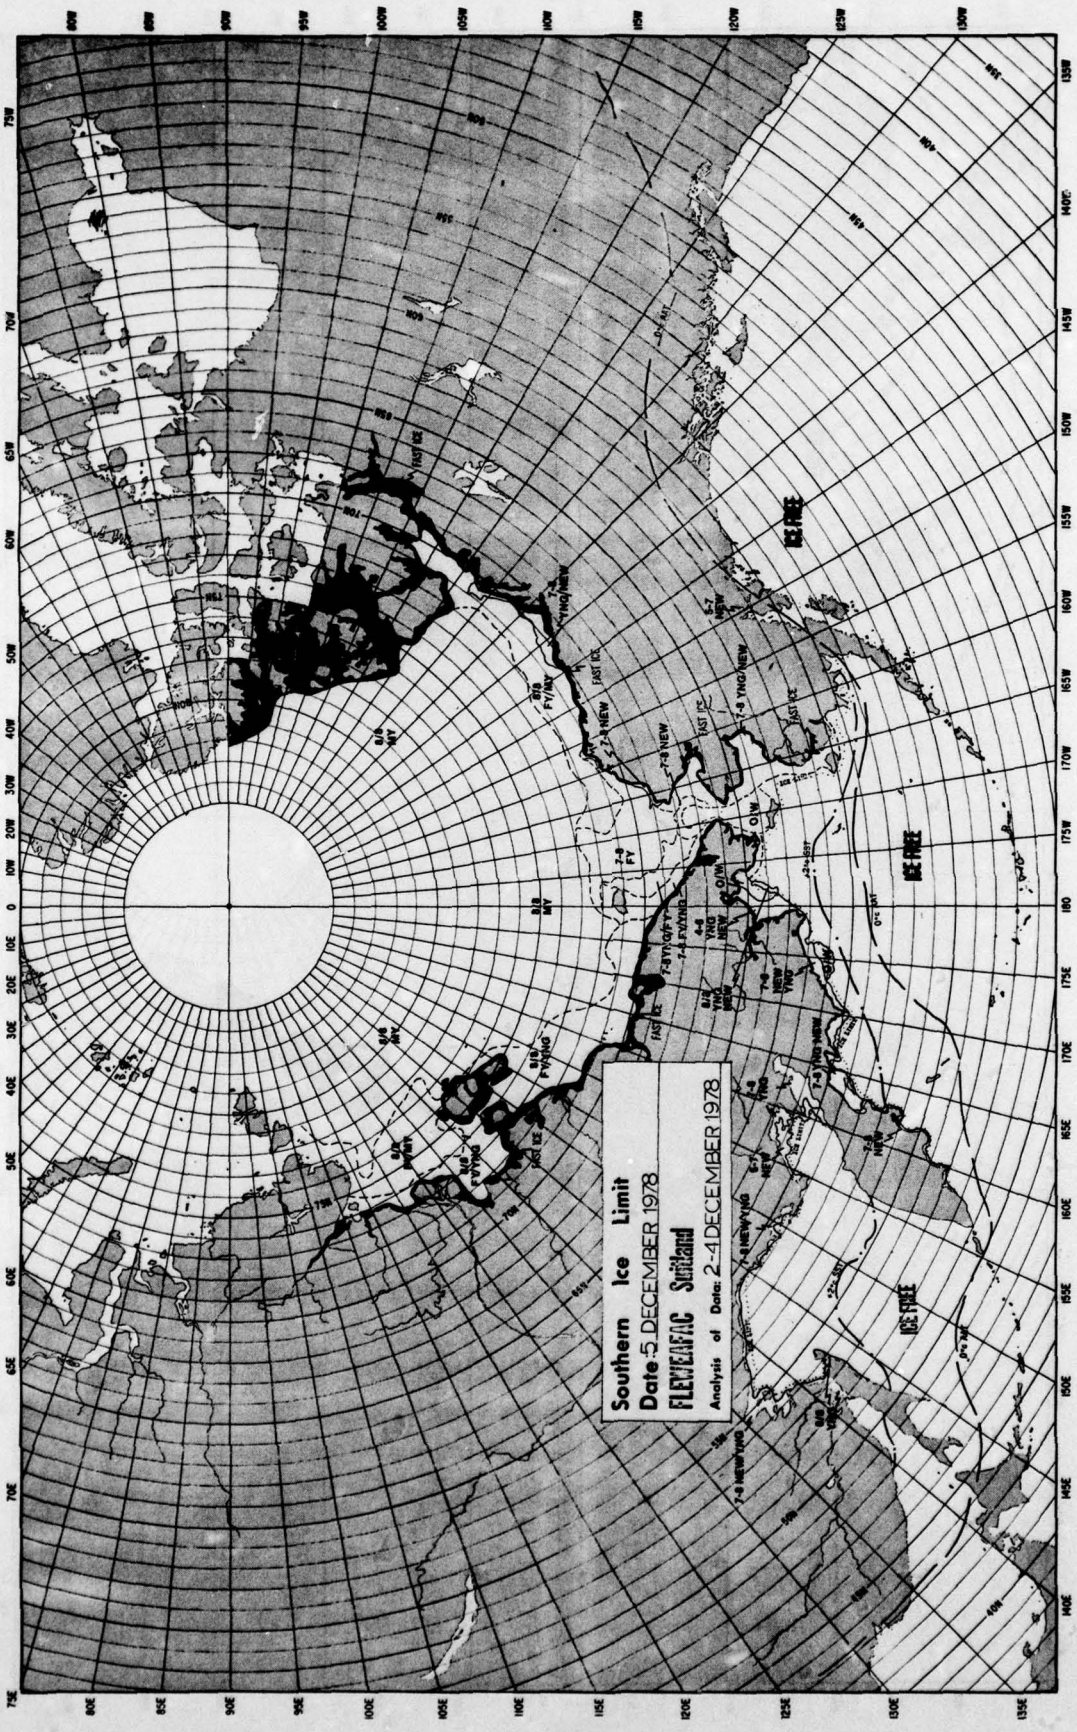

Southern Ice Limit
Date 5 DECEMBER 1978
FLEWELANG SUNDLAND
Analysis of Data: 2-4 DECEMBER 1978