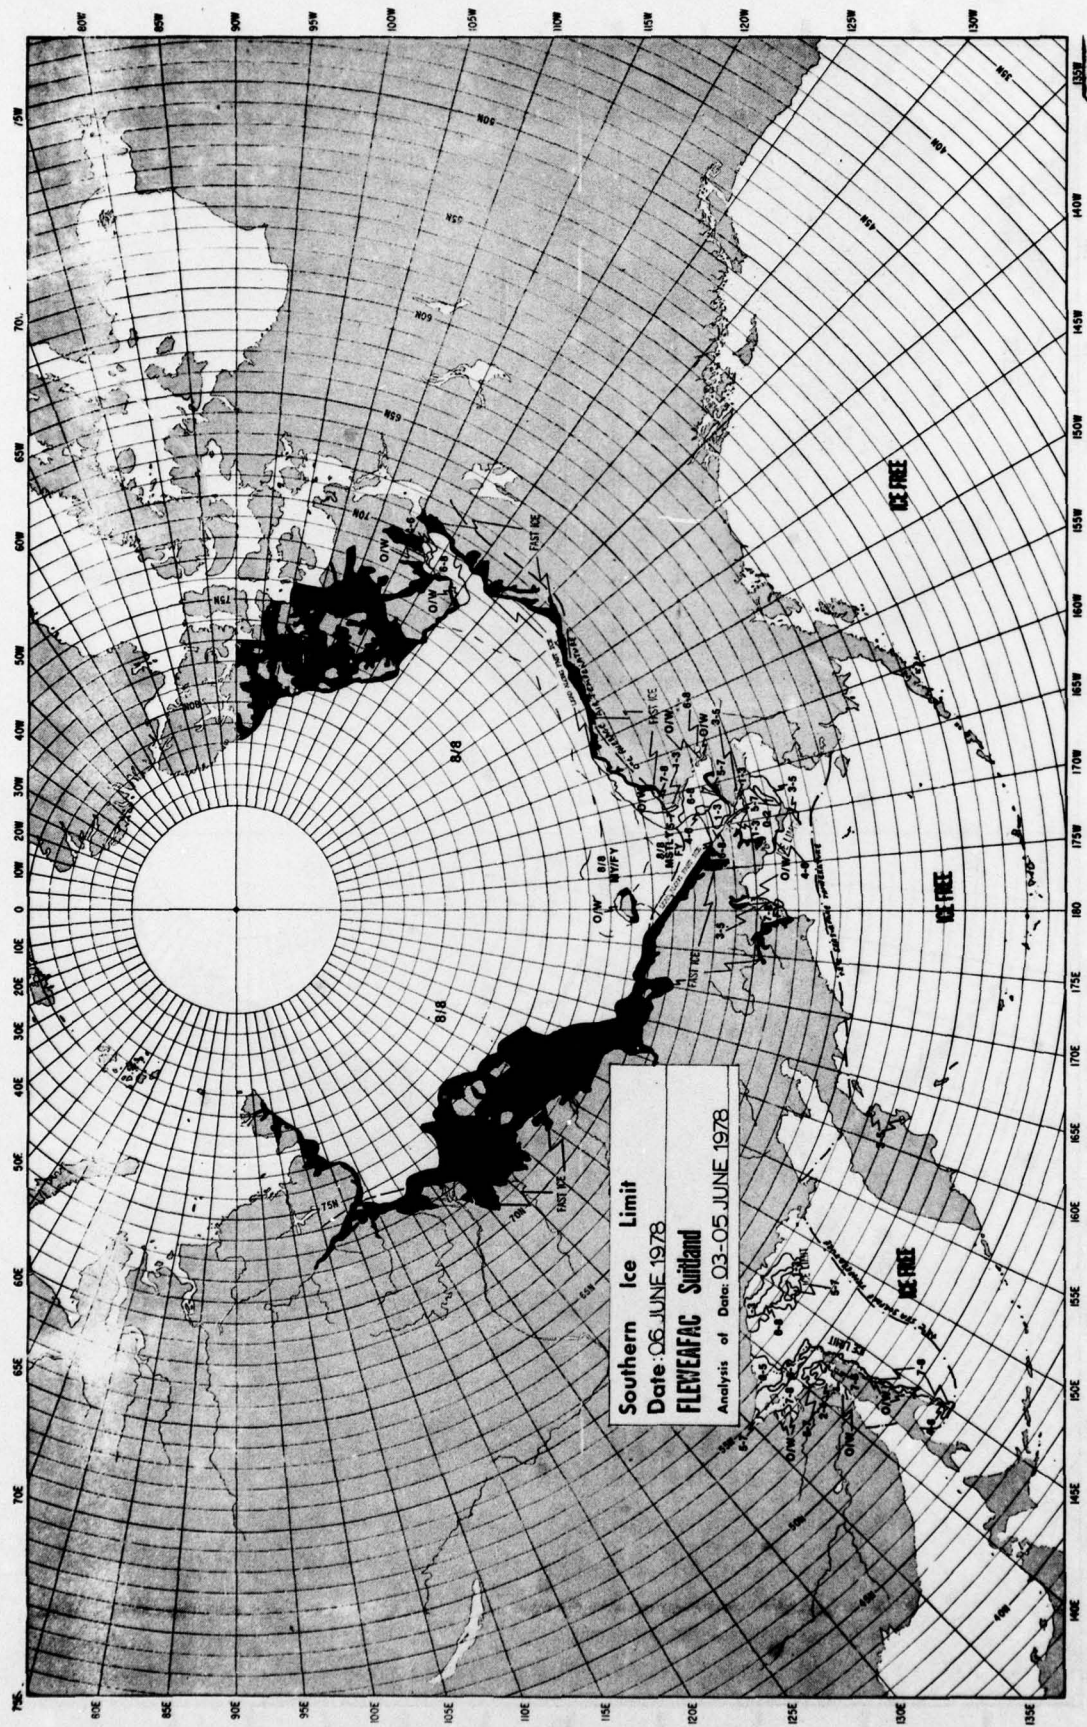

AREA OF OBSERVATION
CHANGES AND TRANSITIONS

AREA MARKED BY ICE

ICE FREE

ICE FREE

ICE FREE

ICE FREE

ICE FREE

Southern Ice Limit
Date: 06 JUNE 1978
FLEWEAFAC Svalbard
Analysis of Data: 03-05 JUNE 1978