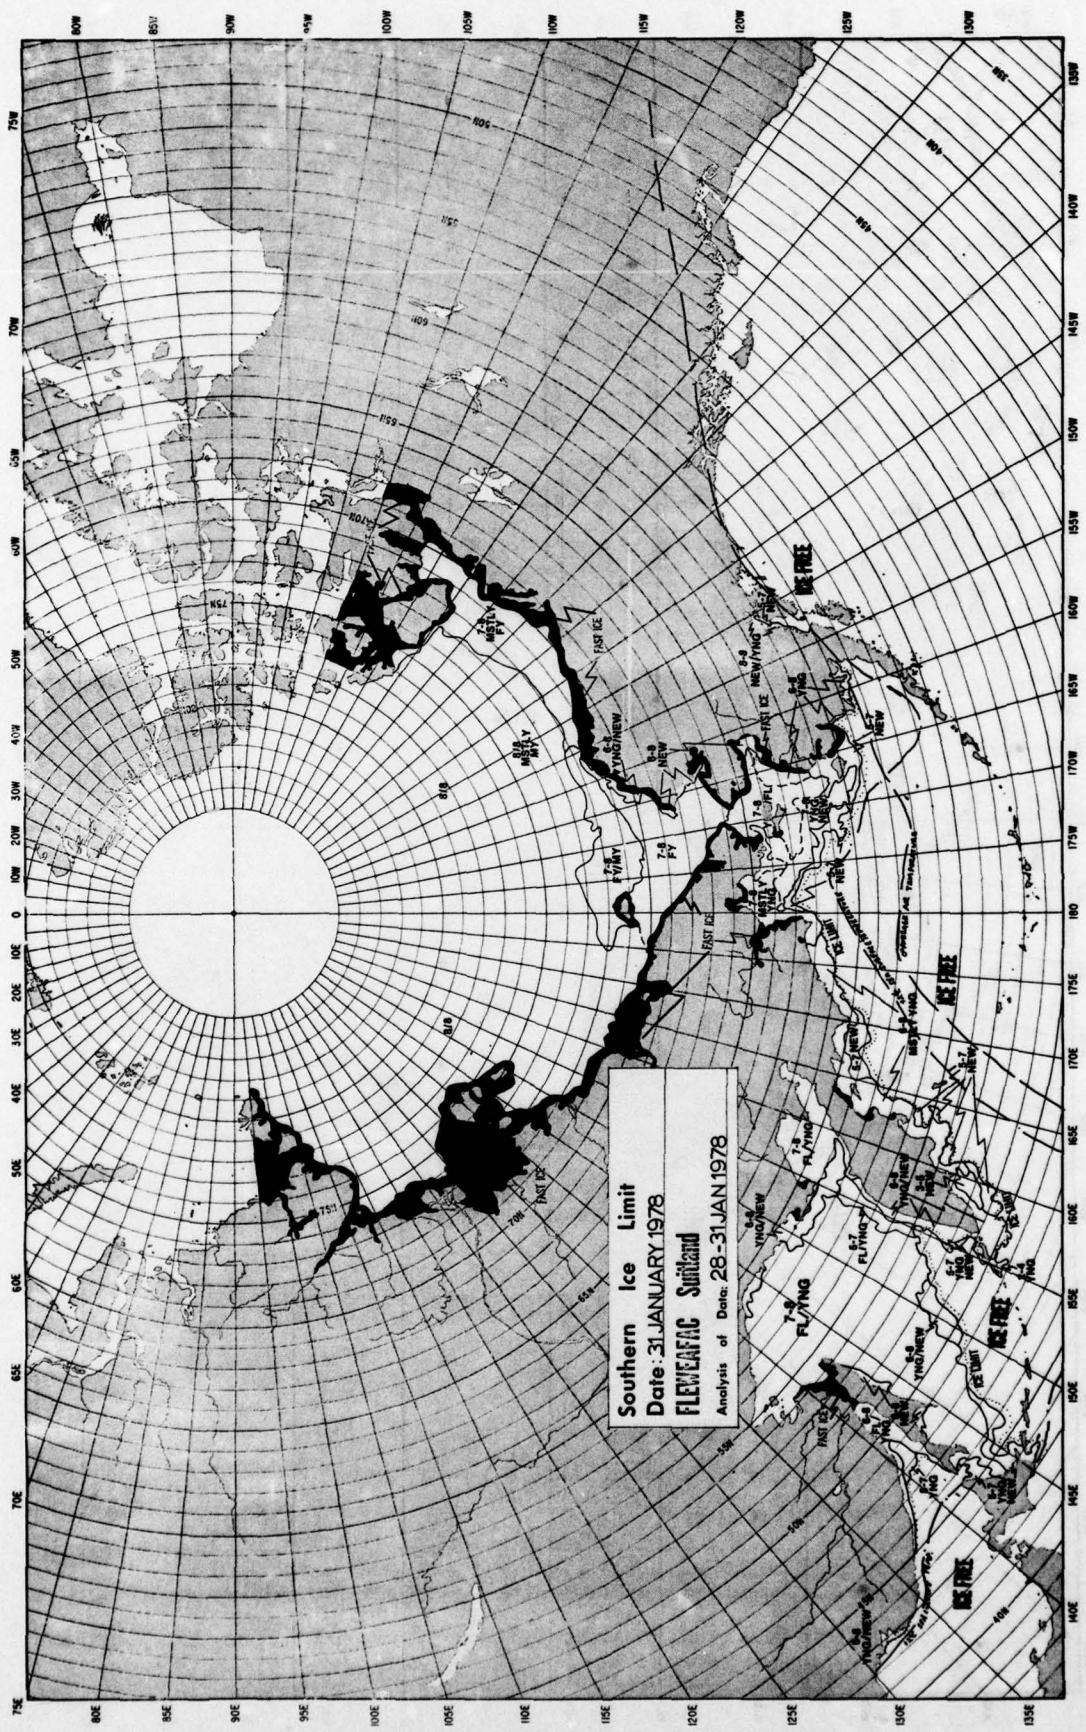

ICE LIMIT
 DETERMINED
 BY AIRCRAFT
 OBSERVATION

Southern Ice Limit
 Date: 21 NOVEMBER 1978
FLEWENAC **Suitland**
 Analysis of Data: 18-21 NOV 1978

Southern Ice Limit
Date: 28 NOVEMBER 1978
FLENEAC Suitland
 Analysis of Data: 25-28 NOV 1978

Southern Ice Limit
Date: 12 DECEMBER 1978
FLEVEAFAC Svalbard
 Analysis of Data 09-12 DEC.1978

Southern Ice Limit
Date: 19 DECEMBER 1978
FLEWEAFAC Suttland
 Analysis of Date: 16-18 DECEMBER 1978

Southern Ice Limit
Date: 26 DECEMBER 1978
FLEWEAFAC Sutherland
 Analysis of Data: 24-26 DEC. 1978

Southern Ice Limit
Date: 10 JAN 1978
FLEWELFAC Sutherland
Analysis of Data: 07-10 JAN 1978

Southern Ice Limit
 Date: 17 JAN 1978
FLEWCAFAC Suidland
 Analysis of Data: 14-17 JAN 1978

Southern Ice Limit
 Date: 24 JAN 1978
 FLEWELAC SURVEIL
 Analysis of Data: 21-23 JAN 1978