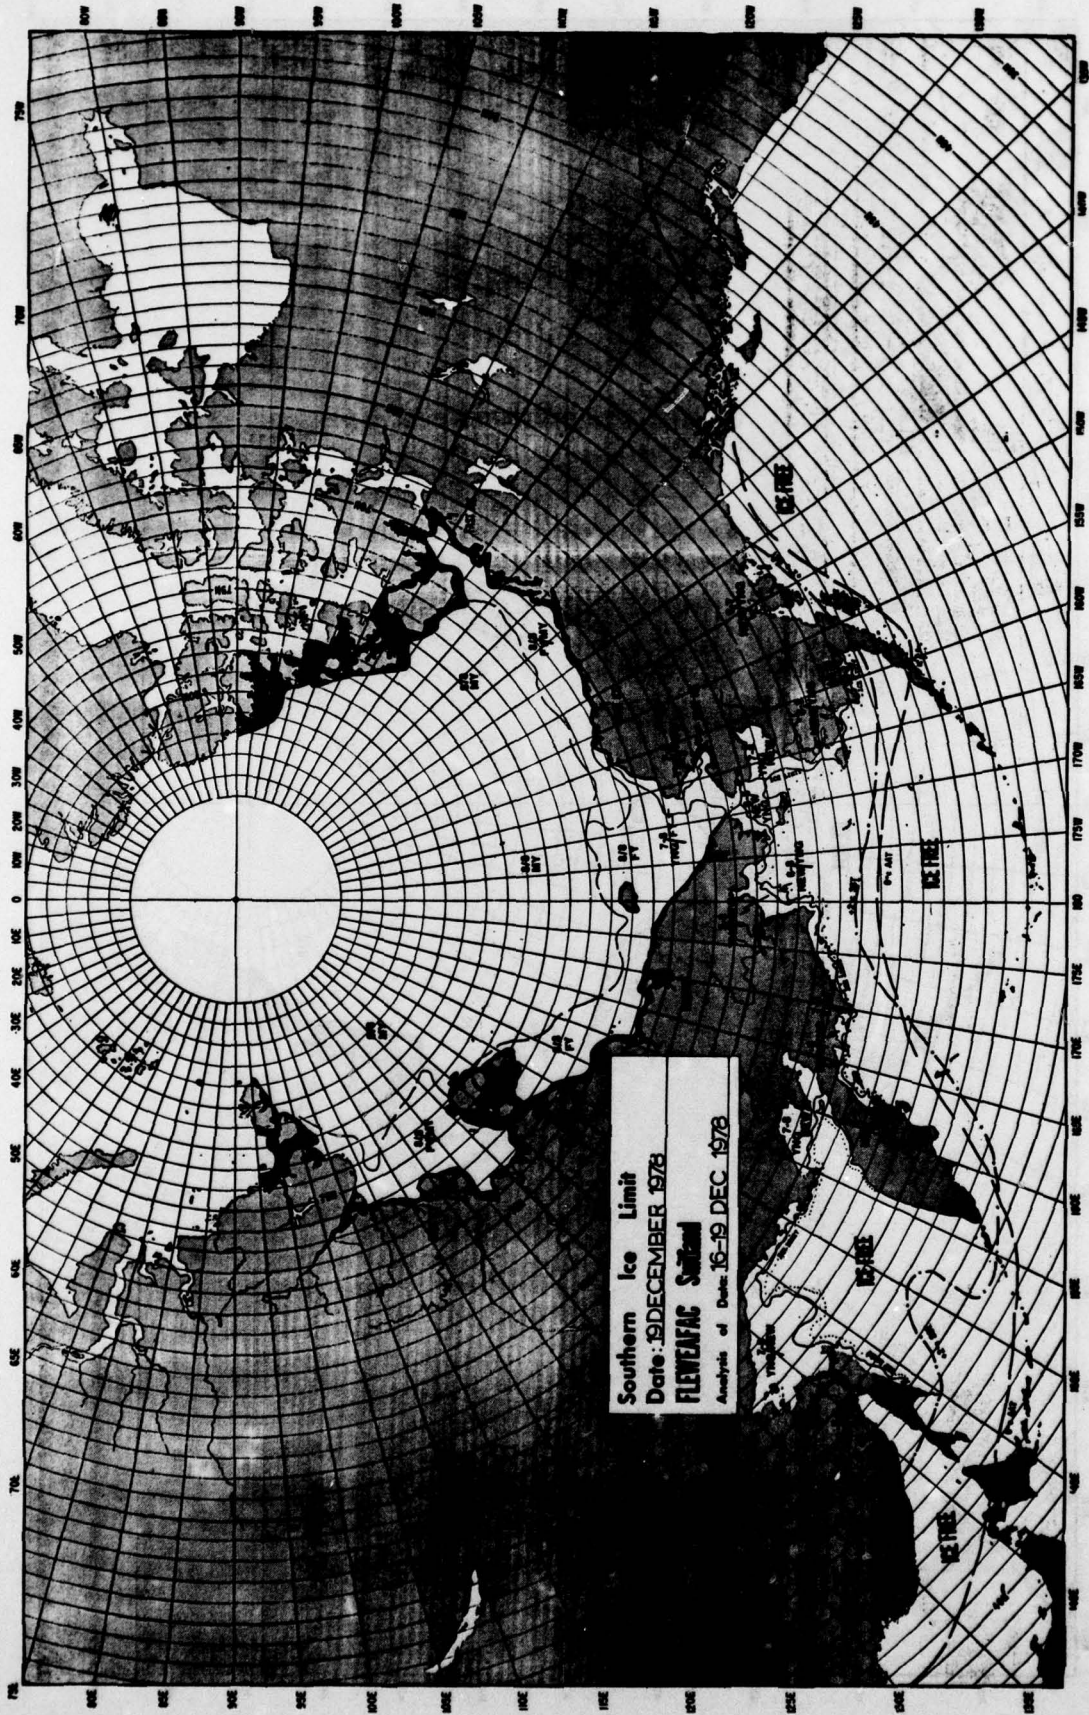

Southern Ice Limit
Date: 14 NOVEMBER 1978
FLEWEAFAC Switland
Analysis of Dates: 11-14 NOV 1978

Southern Ice Limit
Date: 21 NOVEMBER 1978
FLEWEAFAC Suitland
Analysis of Data: 18-21 NOV 1978

Southern Ice Limit
Date 5 DECEMBER 1978
FLEWELANG SUNDLAND
 Analysis of Data: 2-4 DECEMBER 1978