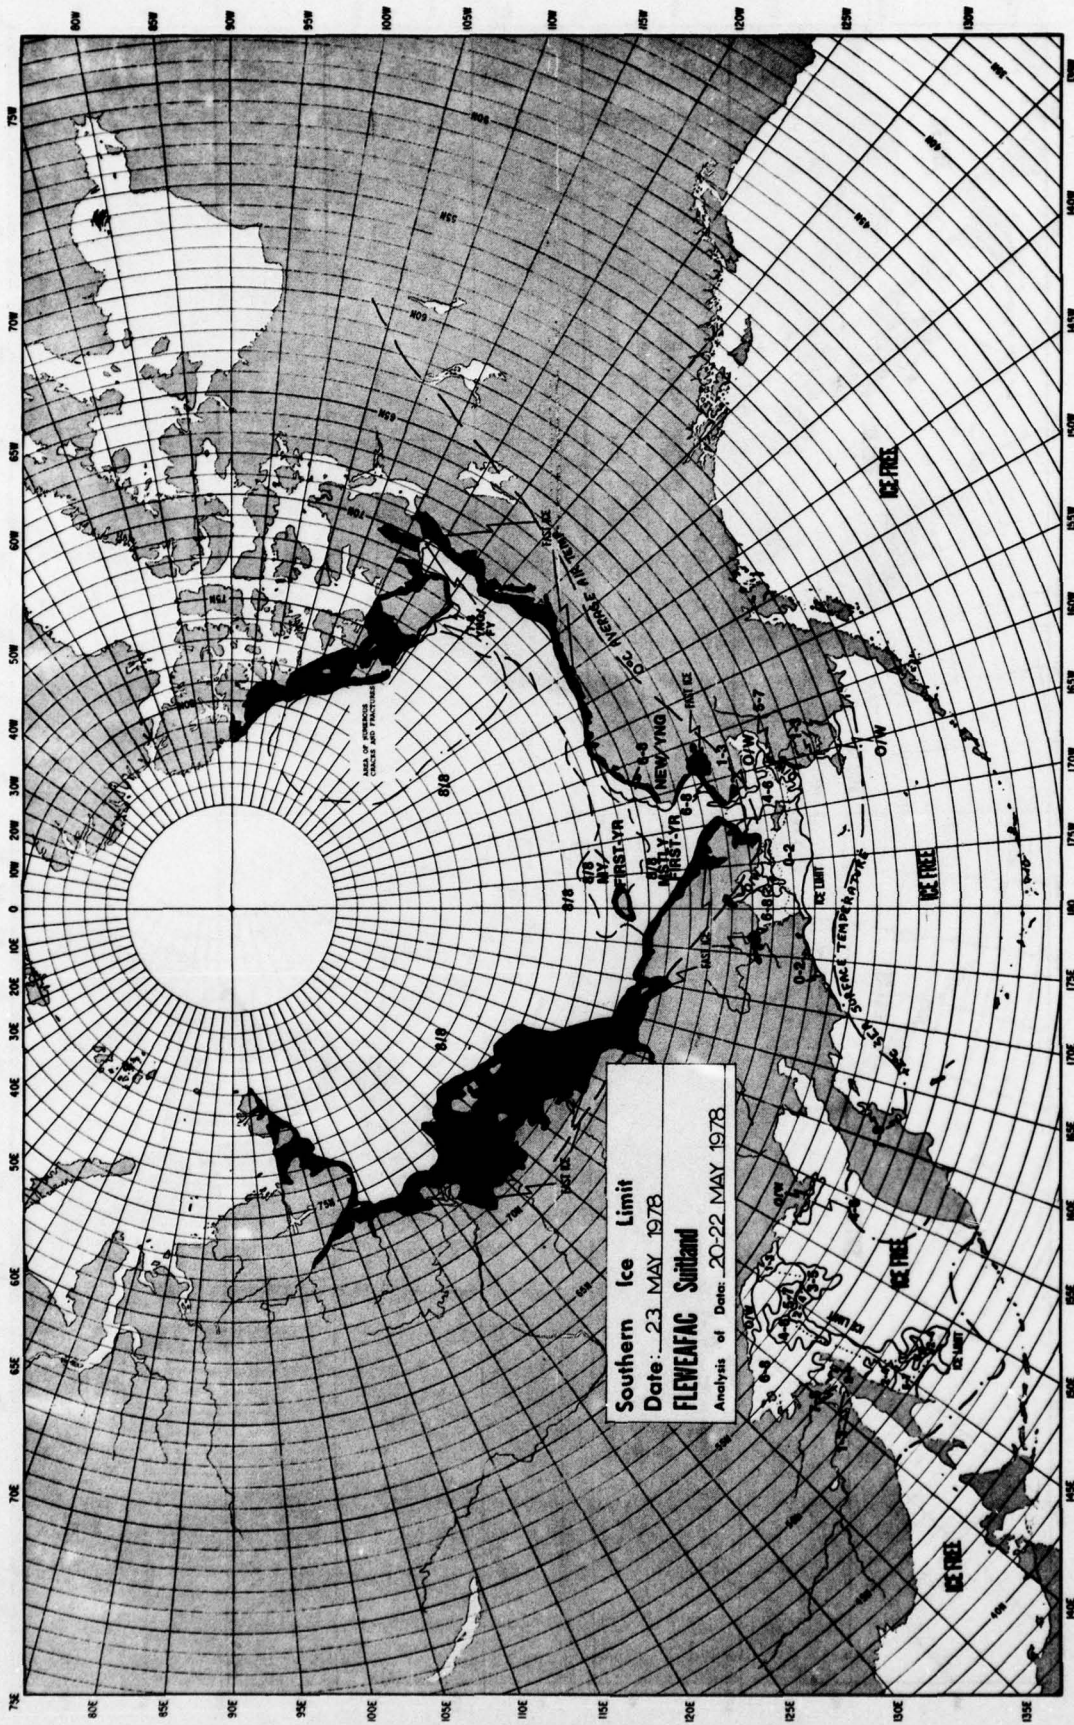

Southern Ice Limit
Date: 23 MAY 1978
FLEWEAFC SOUTLAND
Analysis of Date: 20-22 MAY 1978