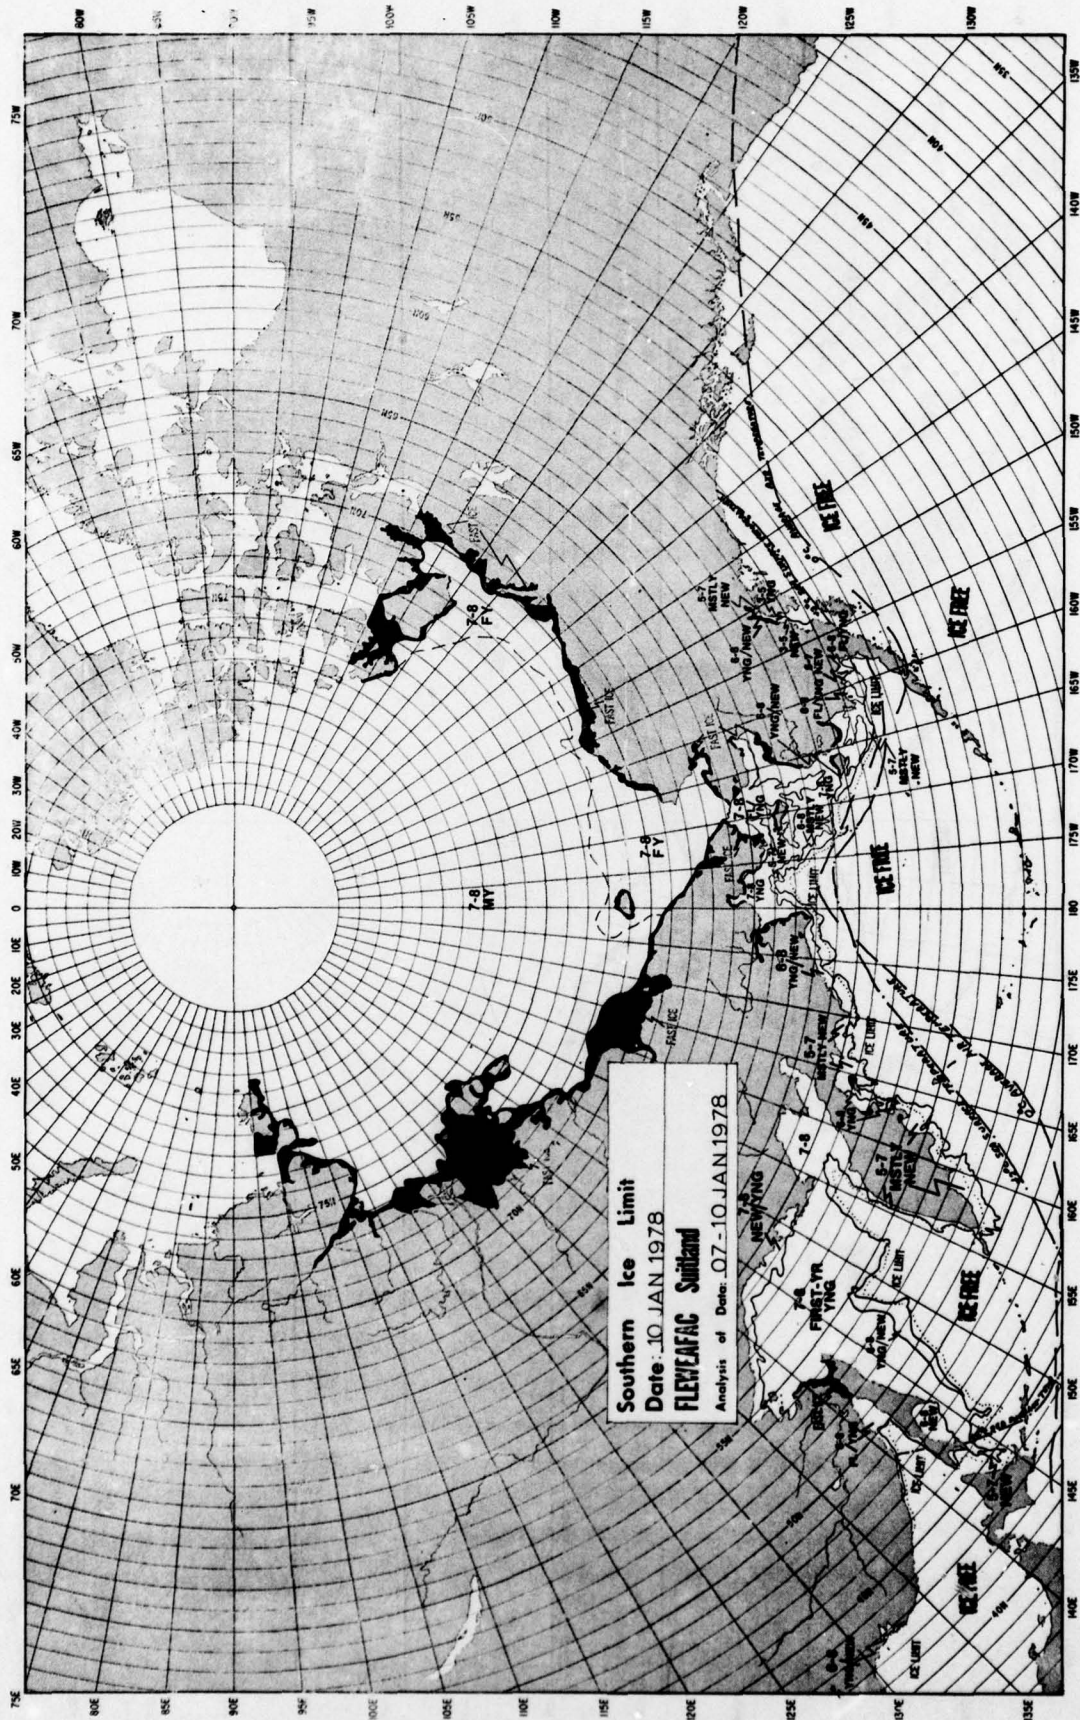

Southern Ice Limit
Date: 12 DECEMBER 1978
FLEVEAFAC Svalbard
 Analysis of Data 09-12 DEC.1978

Southern Ice Limit
Date: 19 DECEMBER 1978
FLEWEAFAC Suttland
 Analysis of Date: 16-18 DECEMBER 1978

Southern Ice Limit
Date: 26 DECEMBER 1978
FLEWEAFAC Sutherland
 Analysis of Data: 24-26 DEC. 1978