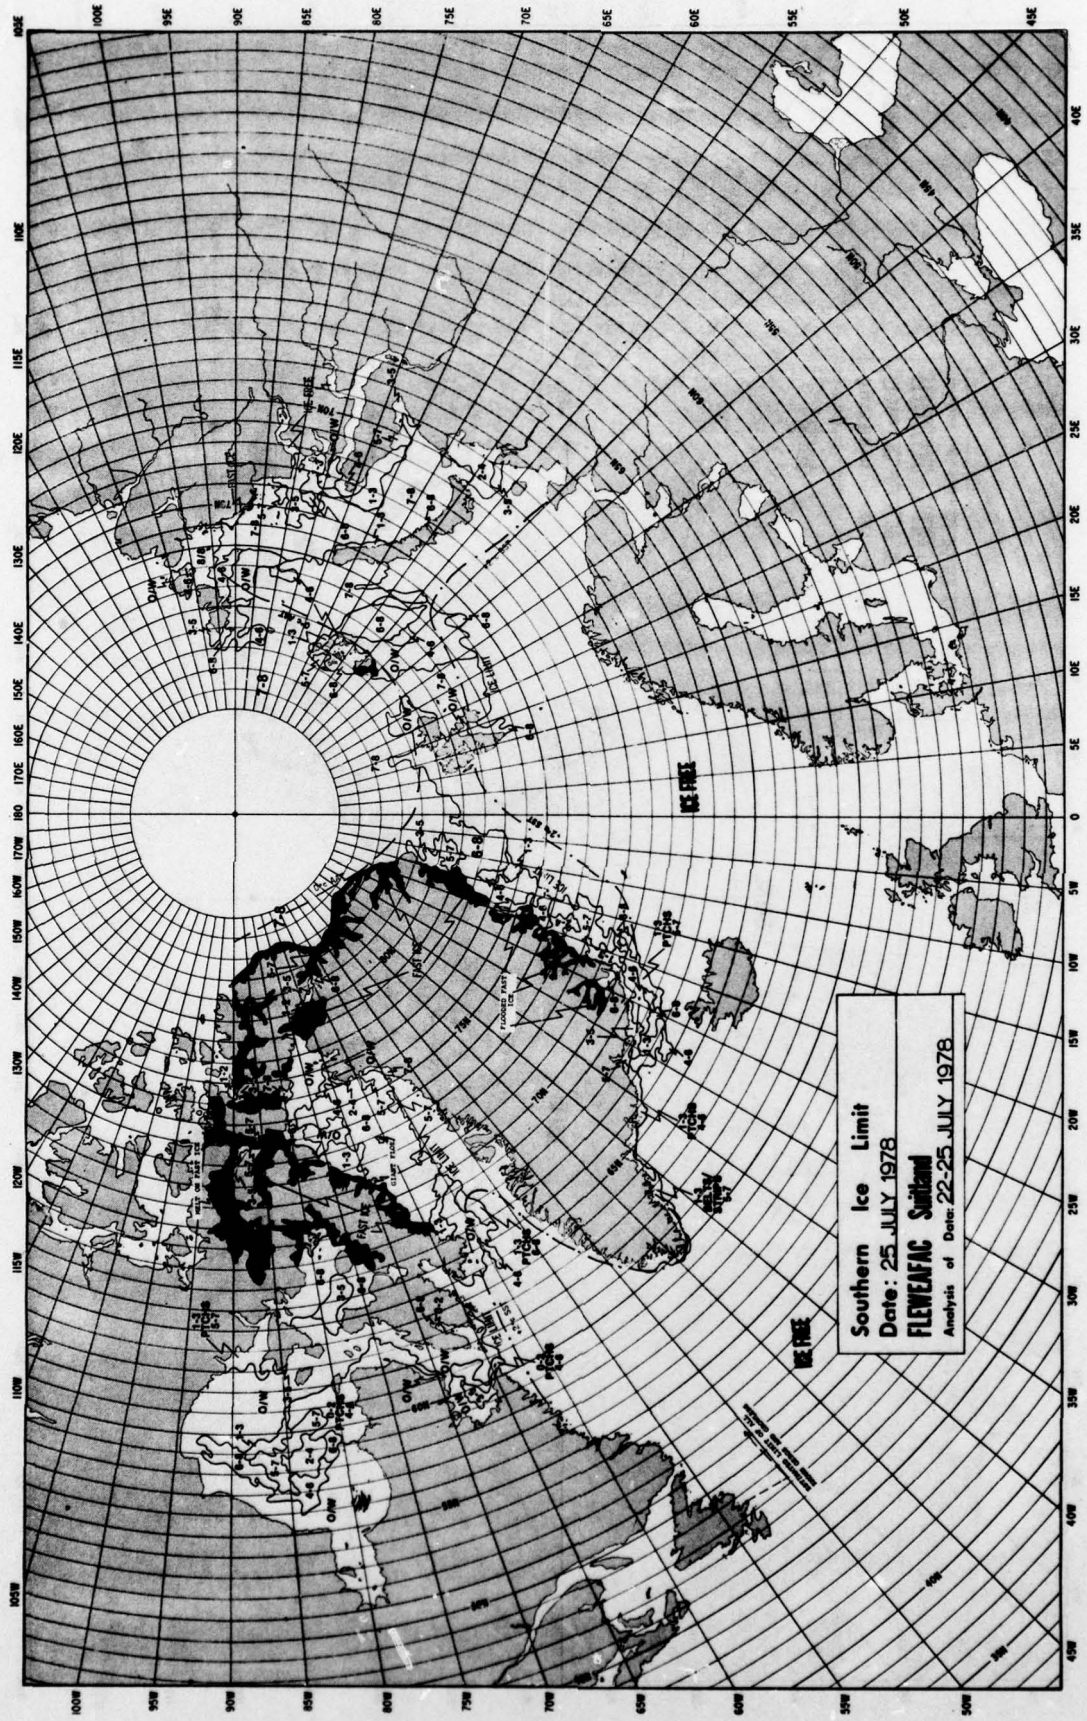

Southern Ice Limit
Date: 27.JUNE.1978
FLEWENAC Sailed
Analysis of Data: 25-27.JUNE.1978

Southern Ice Limit
Date: 04 JULY 1978
FLEWEFAC **Suitland**
Analysis of Data: 01-04 JULY 1978

Southern Ice Limit
Date: 11 JULY 1978
FLEWEAFAC Svalbard
Analysis of Date: 08-11 JULY 1978

LAWSON SEA ICE

ICE FREE

ICE FREE

ICE FREE

Southern Ice Limit
Date: 18 JULY 1978
FLEWEAFAC Svalbard
Analysis of Data: 15-18 JULY 1978

Southern Ice Limit
Date: 01 AUGUST 1978
FLEWEAFAC Svalbard
Analysis of Data: 29 JUL - 01 AUG 1978

Southern Ice Limit
Date: 15 AUGUST 1978
FLEWEAFAC Sutherland
Analysis of Date: 10-15 AUGUST 1978

ICE FREE FOR THE ENTIRE YEAR IN THE ANTARCTIC WATERSHED

ICE TO 1000 FT

Southern Ice Limit
Date: 22 AUGUST 1978
FLEWEAFAC Sutherland
Analysis of Data: 19-22 AUGUST 1978

ICE FREE
1000 METERS

Southern Ice Limit
Date: 26 SEPTEMBER 1978
FLEWENFAC Svalbard
Analysis of Data: 23-26 SEPT. 1978

Southern Ice Limit
Date: 03 OCTOBER 1978
FLEWING SAILOR
Analysis of Data: 01:03 OCTOBER 78