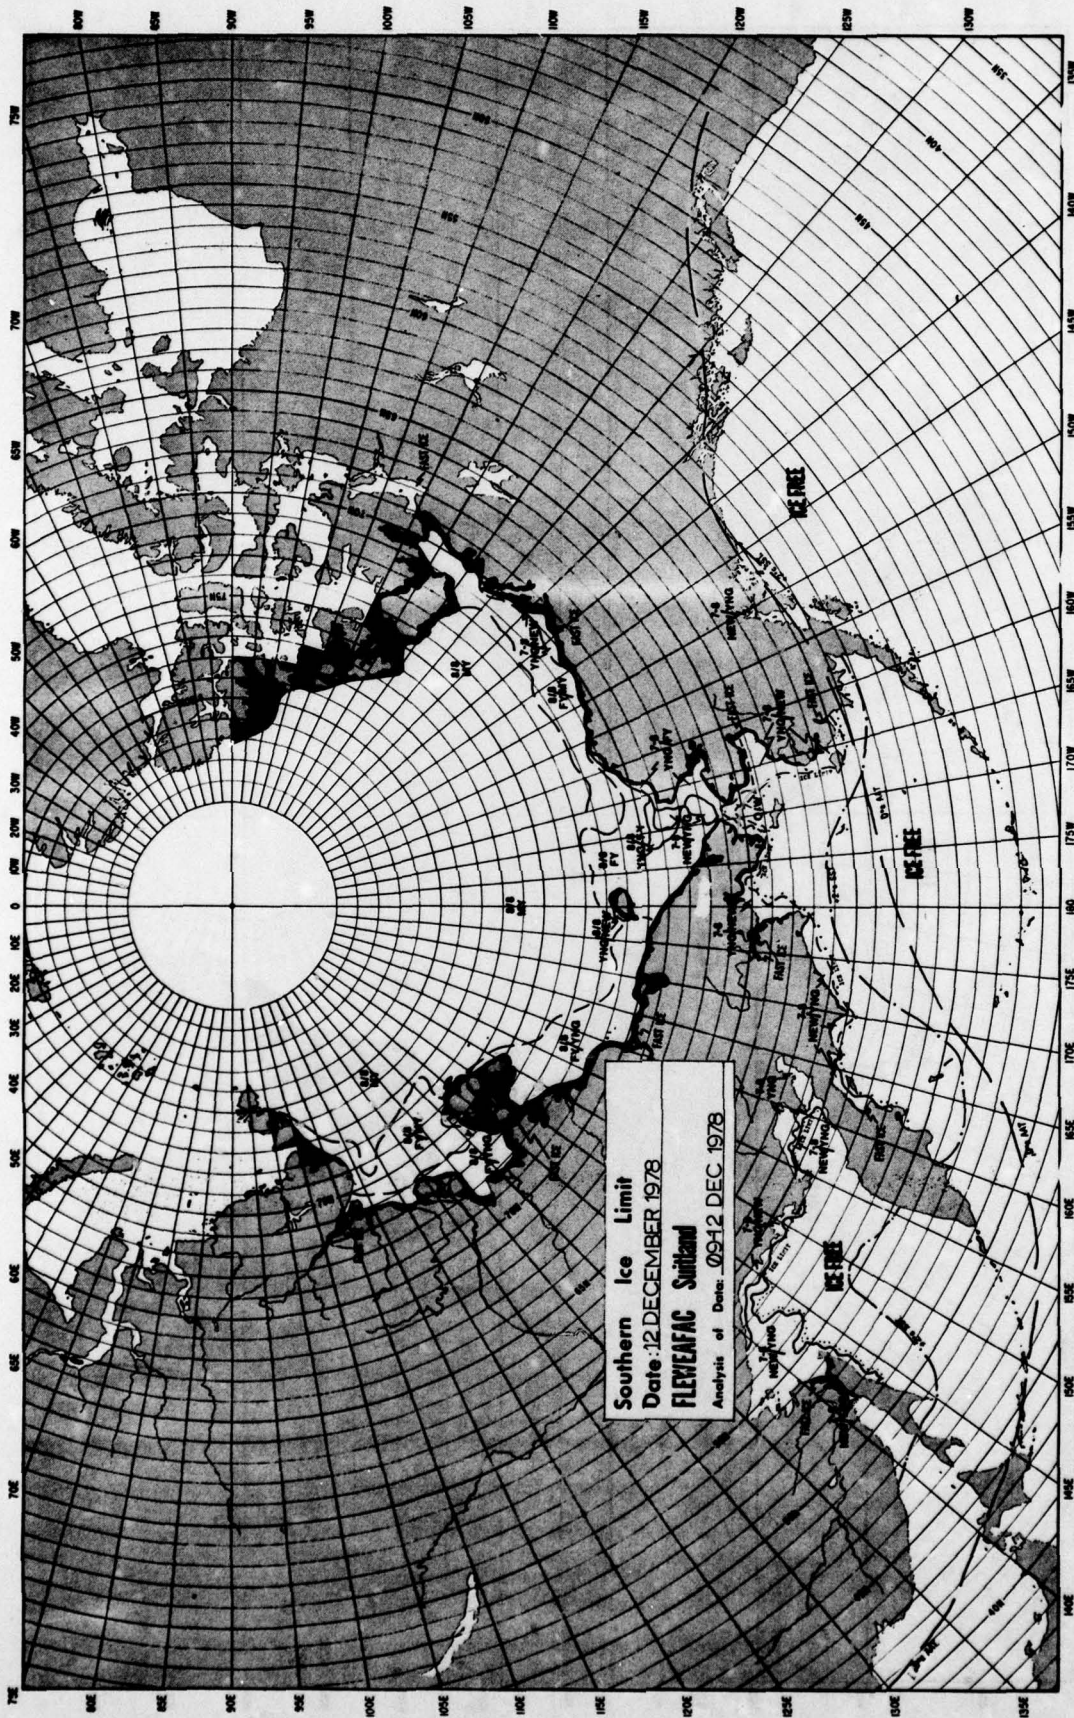

Southern Ice Limit
Date: 14 NOVEMBER 1978
FLEWEAFAC Switland
Analysis of Dates: 11-14 NOV 1978

Southern Ice Limit
Date: 21 NOVEMBER 1978
FLEWEAFAC Suitland
Analysis of Data: 18-21 NOV 1978

Southern Ice Limit
Date 5 DECEMBER 1978
FLEWELANG SUNDLAND
 Analysis of Data: 2-4 DECEMBER 1978

Southern Ice Limit
Date: 26 DECEMBER 1978
FLEWEAFAC SOUTHERN
Analysis of Data: 24-26 DEC. 1978