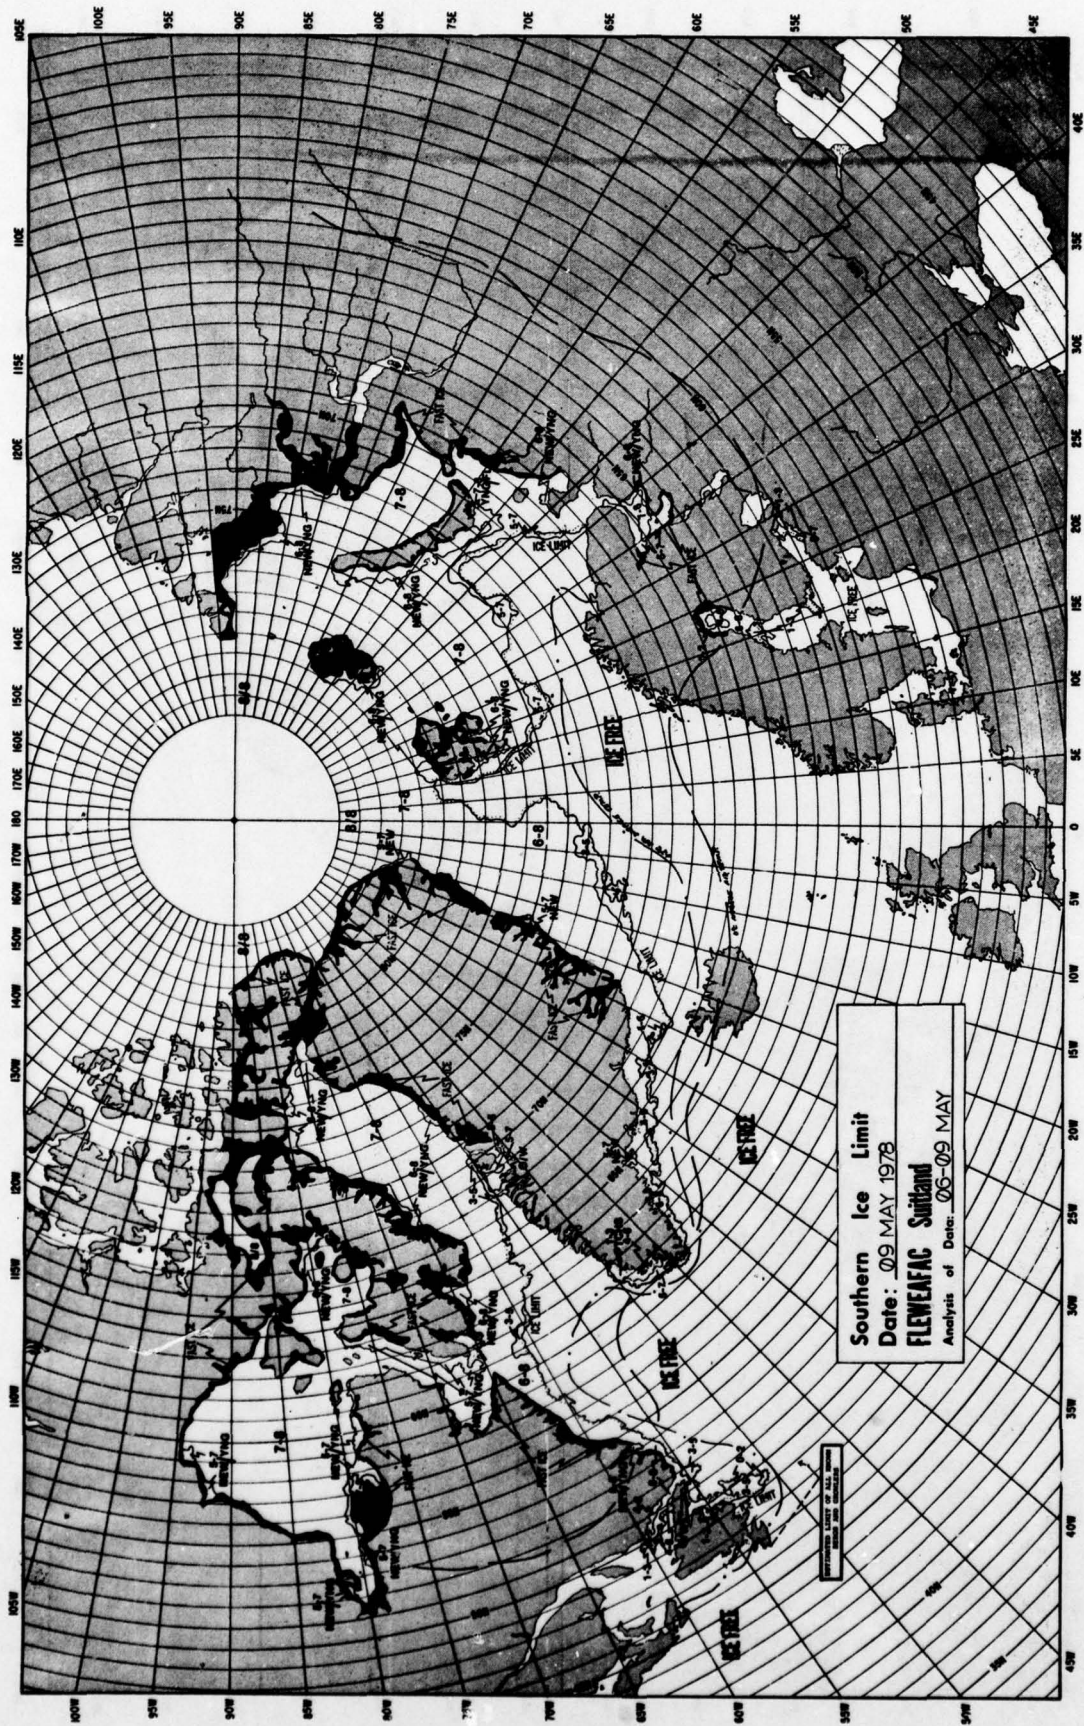

Southern Ice Limit
 Date: 11 APRIL 1978
FLENEFAC Svalbard
 Analysis of Data: 08-11 APRIL 1978

SCALE BAR
 DISTANCE IN NAUTICAL MILES

Southern Ice Limit
Date: 25 APR 1978
FLEWING SUTLAND
 Analysis of Date: 22-25 APR 1978

REPRODUCED FROM: G. HALL, 1978
 ARCTIC ICE LIMITS, 1978

Southern Ice Limit
Date: 30 MAY 1978
FLEWEAFAC Svalbard
Analysis of Data: 27-30 MAY 1978

0 50 100 150 200 250 300 350 400 450 500
Nautical Miles

Southern Ice Limit
Date: 06 JUNE 1978
FLEWEAFAC Sutherland
Analysis of Date: 03-06 JUNE 1978