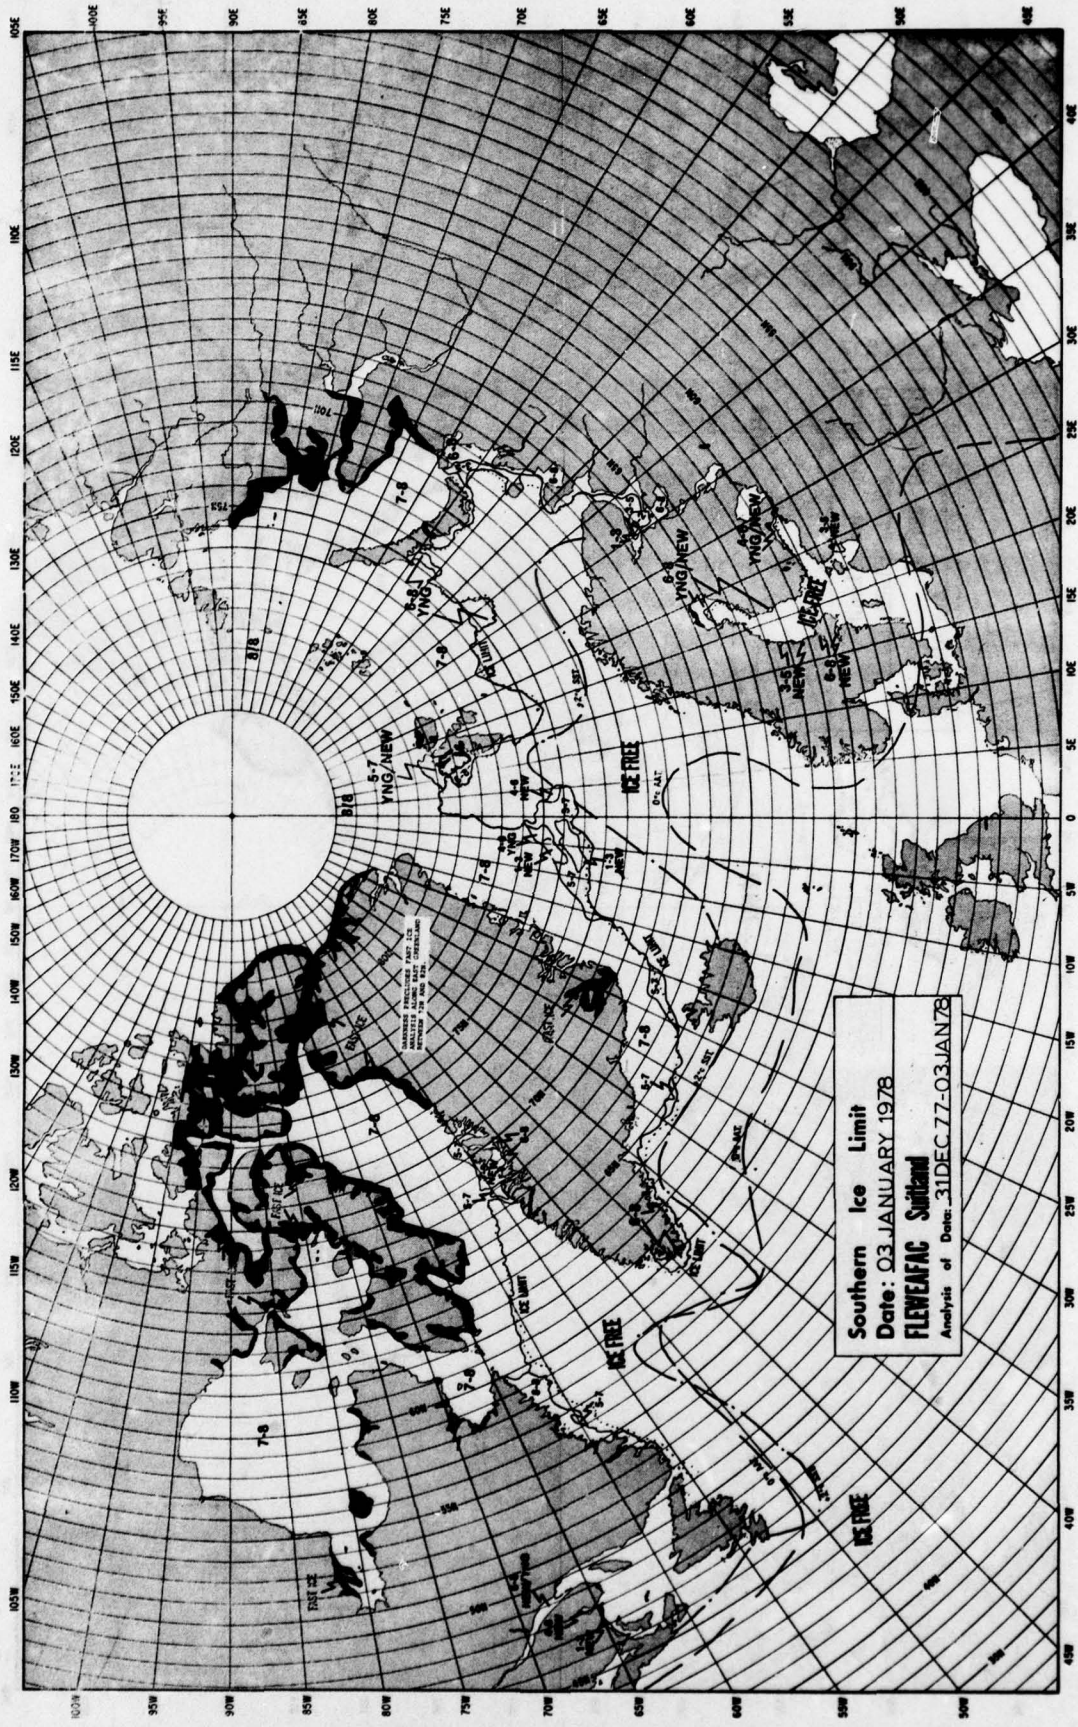

MICROCOPY RESOLUTION TEST CHART
NATIONAL BUREAU OF STANDARDS-1963-A

Southern Ice Limit
Date: 03 JANUARY 1978
FLEWENFAC Sutherland
Analysis of Data 31 DEC 77 - 03 JAN 78

79 08 I 023