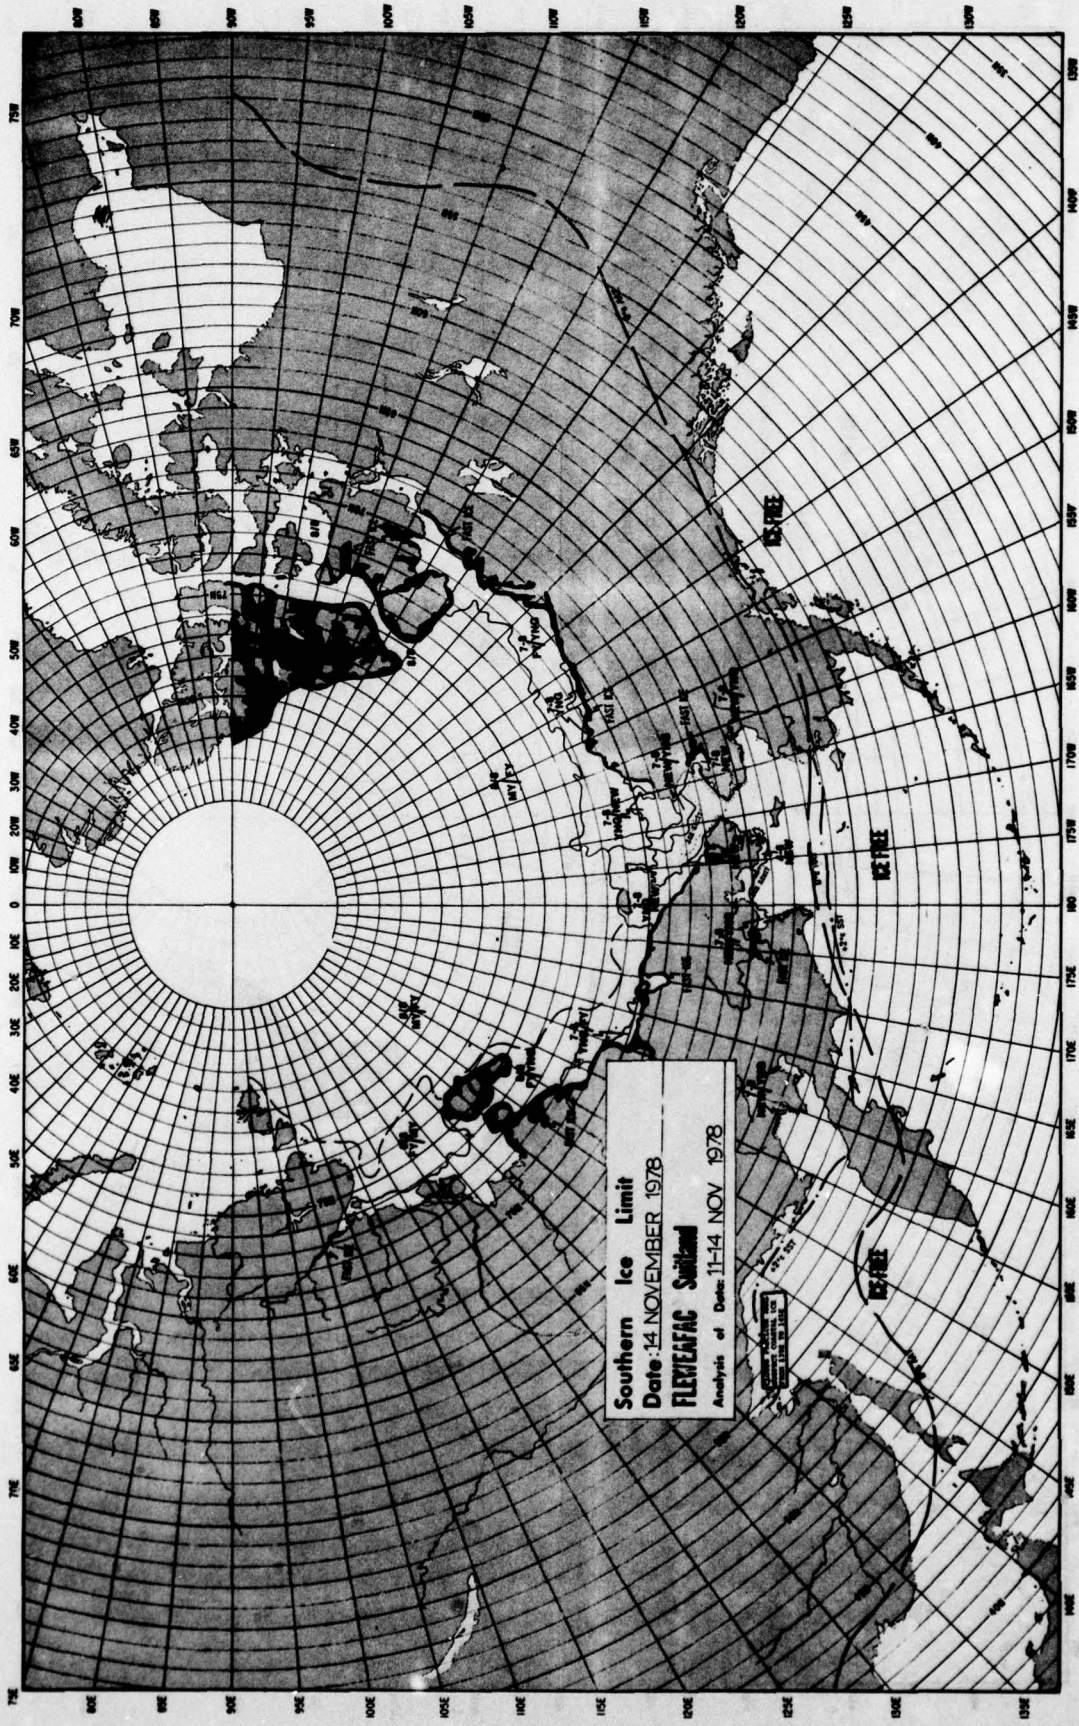

Southern Ice Limit
Date: 14 NOVEMBER 1978
FLEWEAFAC Switland
Analysis of Dates: 11-14 NOV 1978