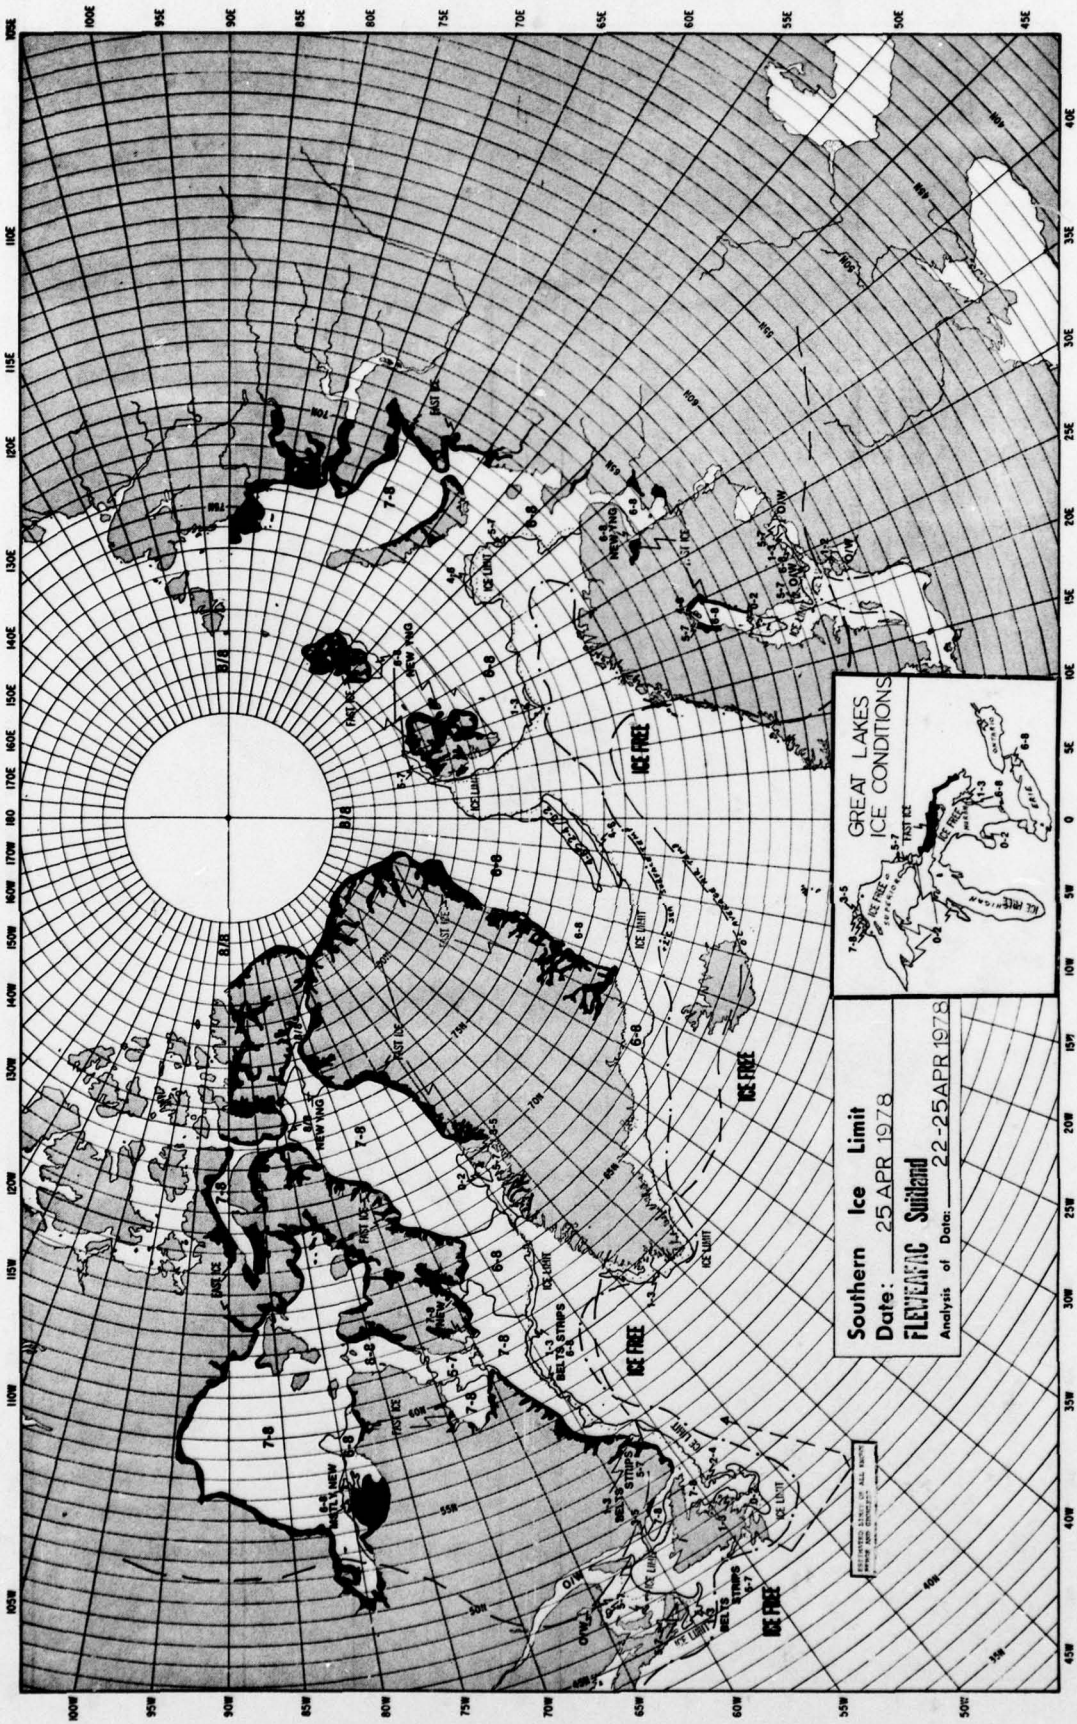

Southern Ice Limit
Date: 25 APR 1978
FLEWING SUTLAND
Analysis of Date: 22-25 APR 1978