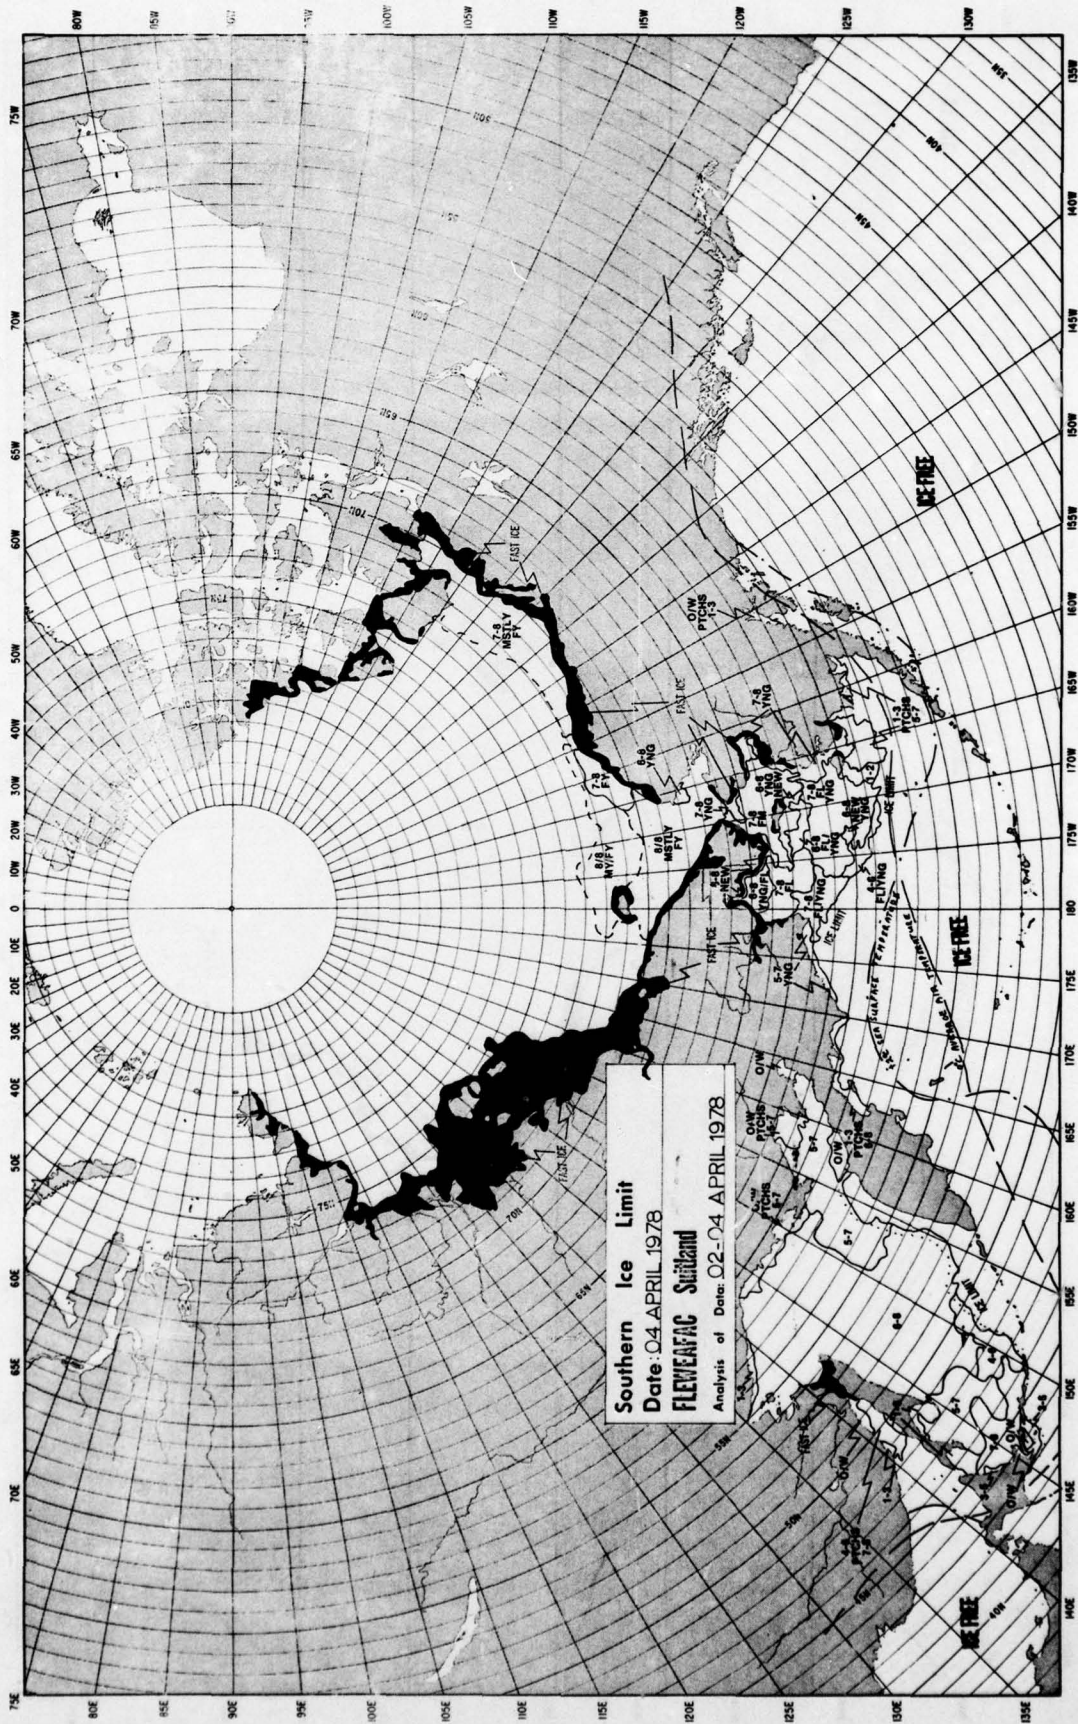

Southern Ice Limit
Date: 04 APRIL 1978
FLEWENAFAC Suidland
Analysis of Data: 02-04 APRIL 1978