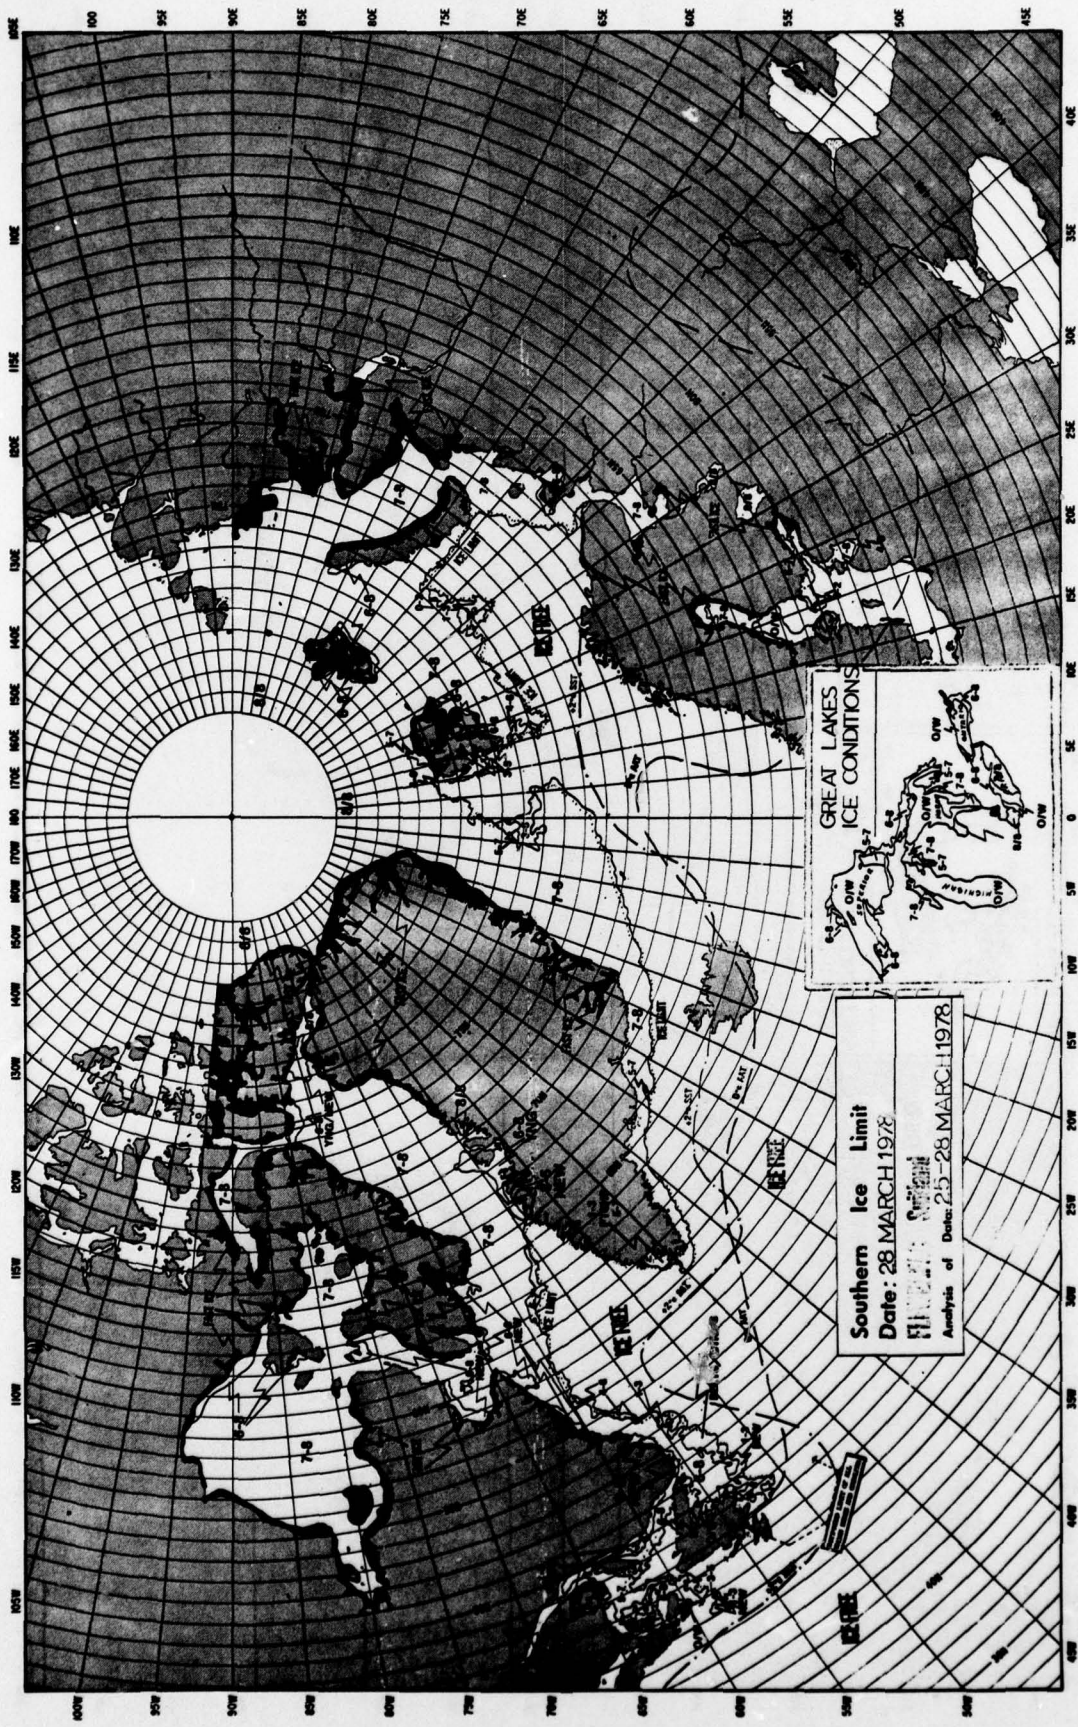

Southern Ice Limit
Date: 03 JANUARY 1978
FLEWENFAC Sutherland
 Analysis of Data 31 DEC 77 - 03 JAN 78

ANALYSIS OF DATA FROM THE
 FLEWENFAC SURVEY, ANTARCTIC
 RESEARCH CAMP, SUTHERLAND,
 AUSTRALIA, 1977-78

79 08 I 023

Southern Ice Limit
Date: 17 JAN 1978
FLEWELFAC *Suitland*
Analysis of Data: 14-17 JAN 1978

Southern Ice Limit
Date: 07 FEB 1978
FLEWEAFAC Svalbard
 Analysis of Data: 04 - 07 FEB 1978

Southern Ice Limit
Date: 28 FEB 1978
FLEWEAFAC Suisland
 Analysis of Data: 26-28 FEB 1978

Southern Ice Limit
Date: 21 MARCH 1978
FLENEFAC Suislaw
 Analysis of Data: 18-21 MARCH 1978

Southern Ice Limit
Date: 28 MARCH 1978
NOAA
 Analysis of Data: 25-28 MARCH 1978

100 95 90 85 80 75 70 65 60 55 50 45

Southern Ice Limit
 Date: 11 APRIL 1978
FLENEFAC Svalbard
 Analysis of Data: 08-11 APRIL 1978

SCALE BAR
 DISTANCE IN NAUTICAL MILES

Southern Ice Limit
Date: 25 APR 1978
FLEWING SUTLAND
 Analysis of Date: 22-25 APR 1978