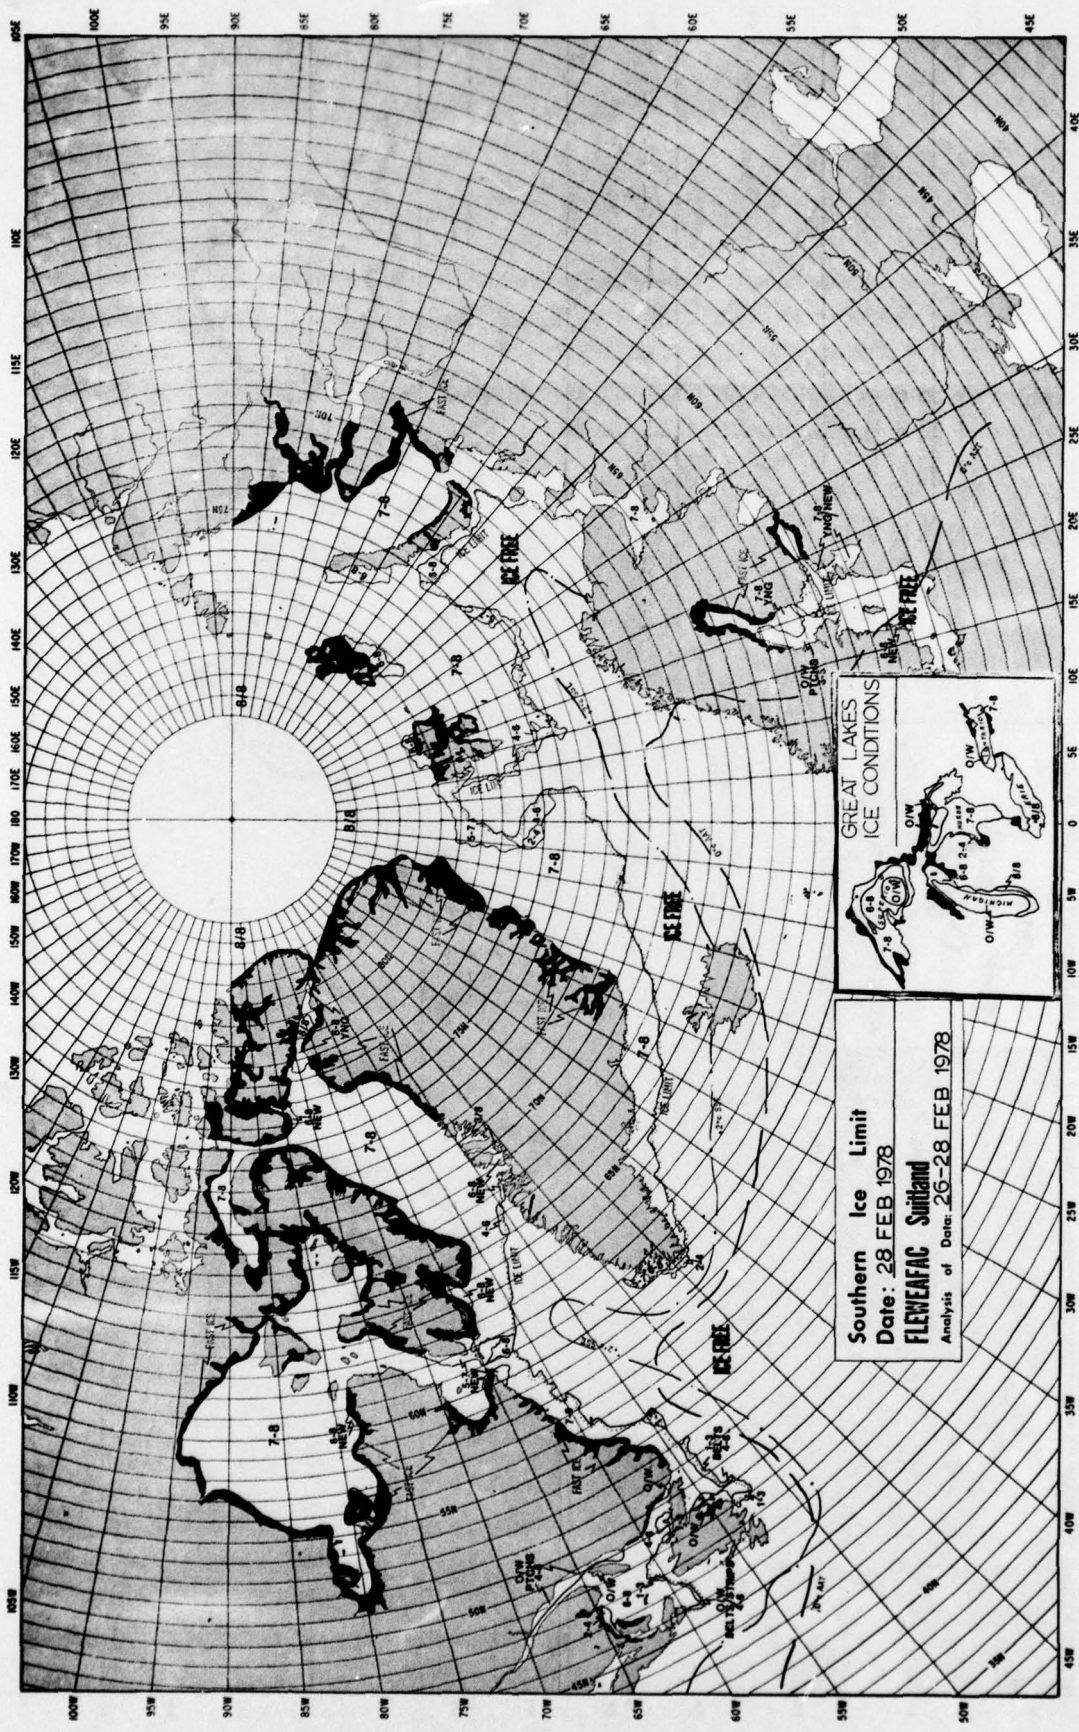

Southern Ice Limit
Date: 03 JANUARY 1978
FLEWENFAC Sutherland
 Analysis of Data 31 DEC 77 - 03 JAN 78

ANALYSIS OF DATA FROM THE
 FLEWENFAC SURVEY, ANTARCTIC
 RESEARCH CAMP, SUTHERLAND,
 AUSTRALIA, 1977-78

79 08 I 023

Southern Ice Limit
Date: 17 JAN 1978
FLEWELFAC *Suitland*
Analysis of Data: 14-17 JAN 1978

Southern Ice Limit
Date: 07 FEB 1978
FLEWEAFAC Svalbard
 Analysis of Data: 04 - 07 FEB 1978

Southern Ice Limit
Date: 28 FEB 1978
FLEWEAFAC Suisland
 Analysis of Data: 26-28 FEB 1978

Southern Ice Limit
Date: 21 MARCH 1978
FLENEFAC Suislaw
 Analysis of Data: 18-21 MARCH 1978

Southern Ice Limit
Date: 28 MARCH 1978
NOAA
 Analysis of Data: 25-28 MARCH 1978

100 95 90 85 80 75 70 65 60 55 50 45