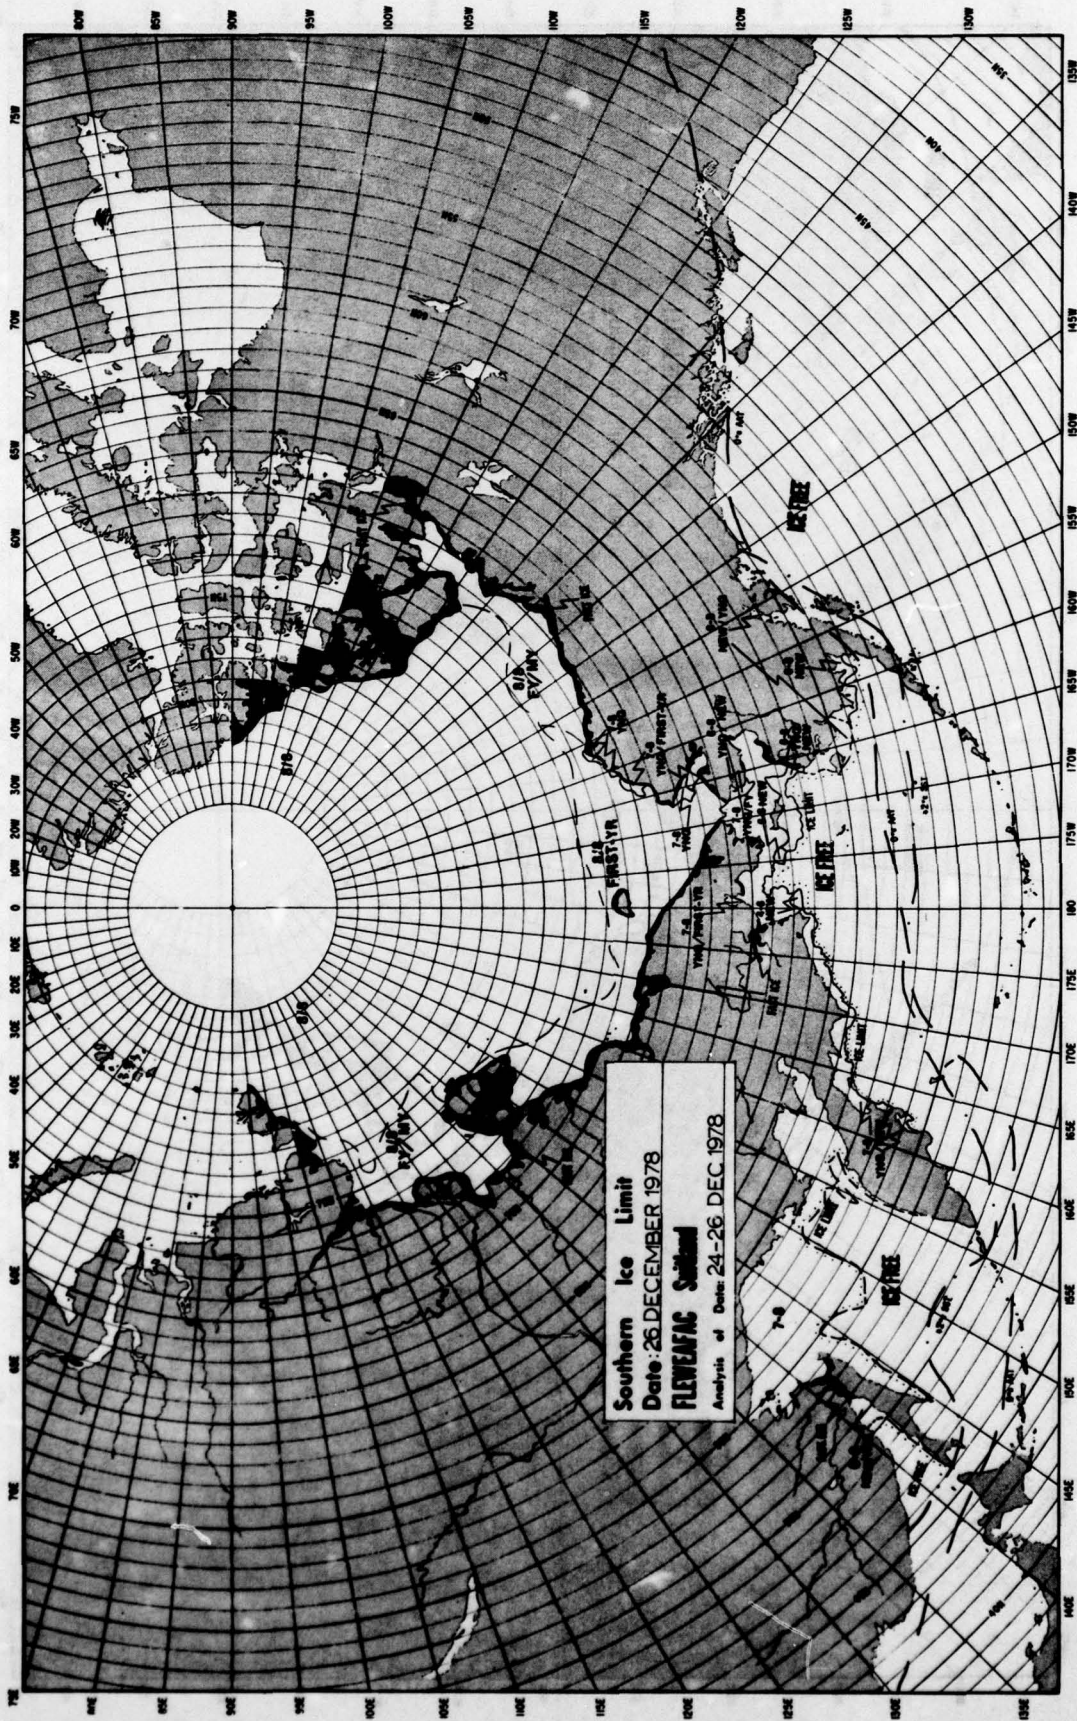

Southern Ice Limit
Date: 14 NOVEMBER 1978
FLEWEAFAC Switland
Analysis of Dates: 11-14 NOV 1978

Southern Ice Limit
Date: 21 NOVEMBER 1978
FLEWEAFAC Suitland
Analysis of Data: 18-21 NOV 1978

Southern Ice Limit
Date 5 DECEMBER 1978
FLEWELANG SUNDLAND
 Analysis of Data: 2-4 DECEMBER 1978