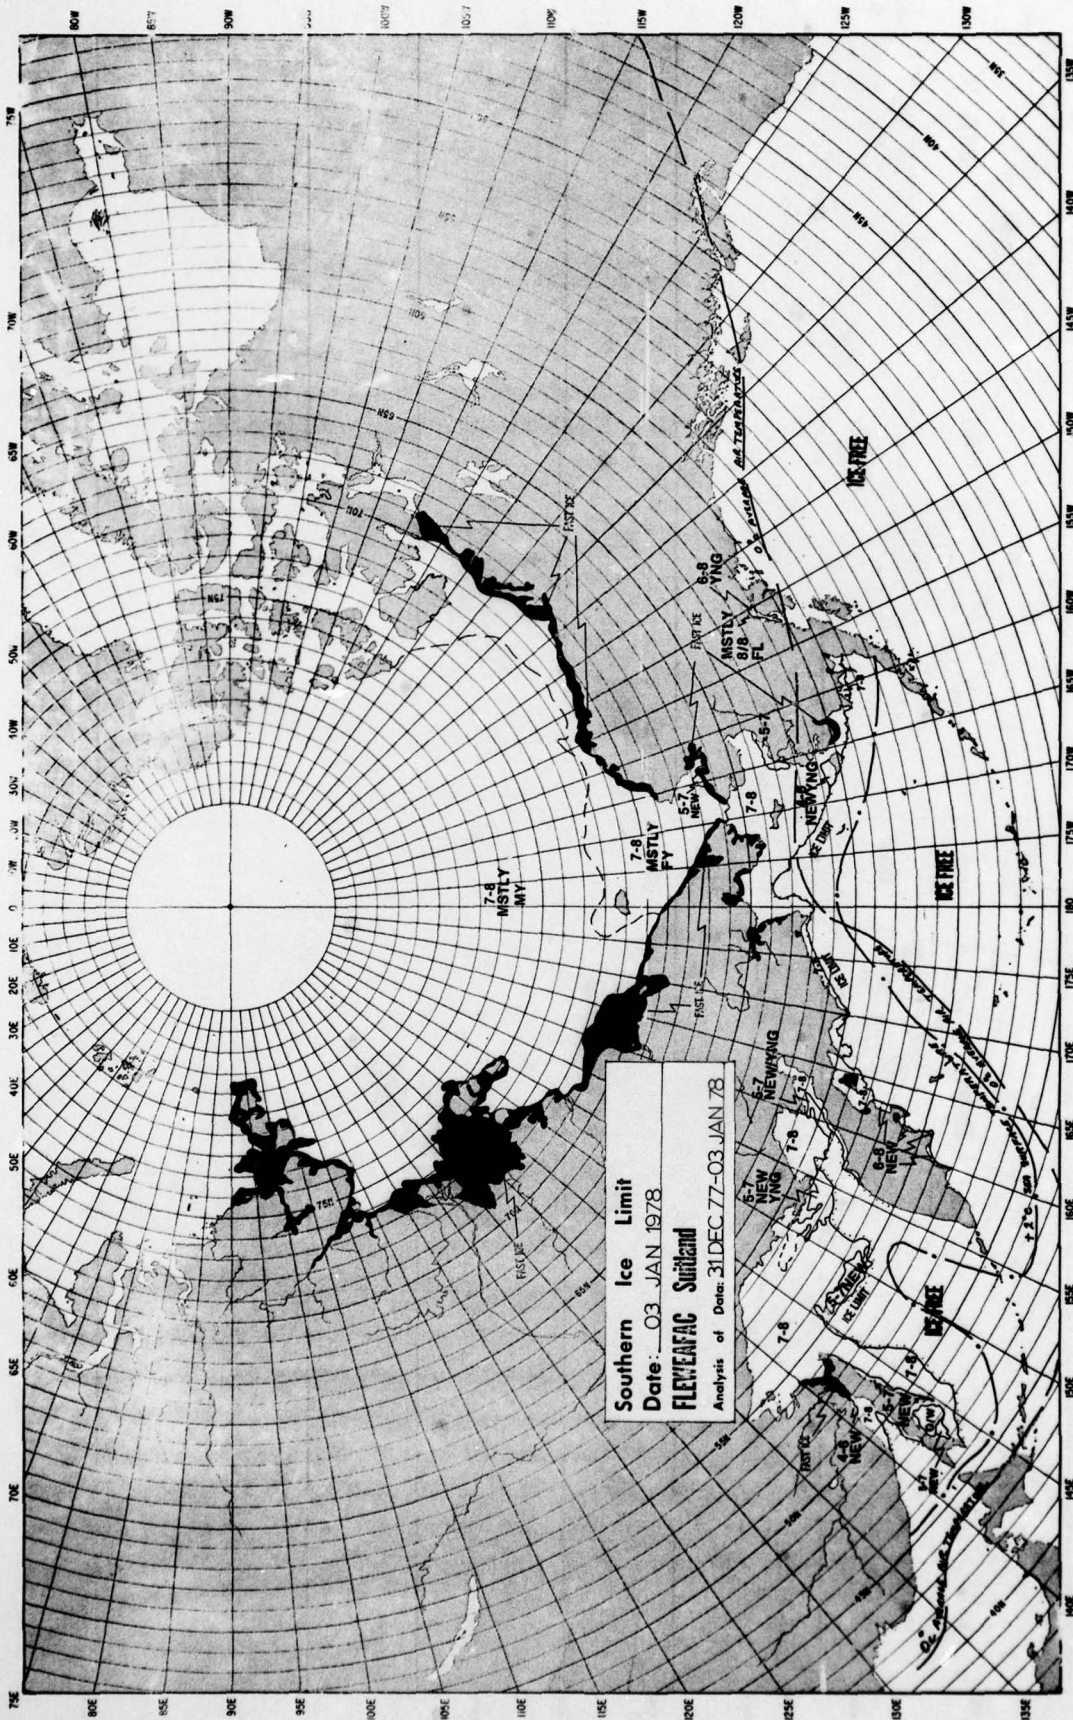

Southern Ice Limit
Date: 12 DECEMBER 1978
FLEVEAFAC Svalbard
 Analysis of Data 09-12 DEC.1978

Southern Ice Limit
Date: 19 DECEMBER 1978
FLEWEAFAC Suttland
 Analysis of Date: 16-18 DECEMBER 1978

Southern Ice Limit
Date: 26 DECEMBER 1978
FLEWEAFAC Sutherland
 Analysis of Data: 24-26 DEC. 1978