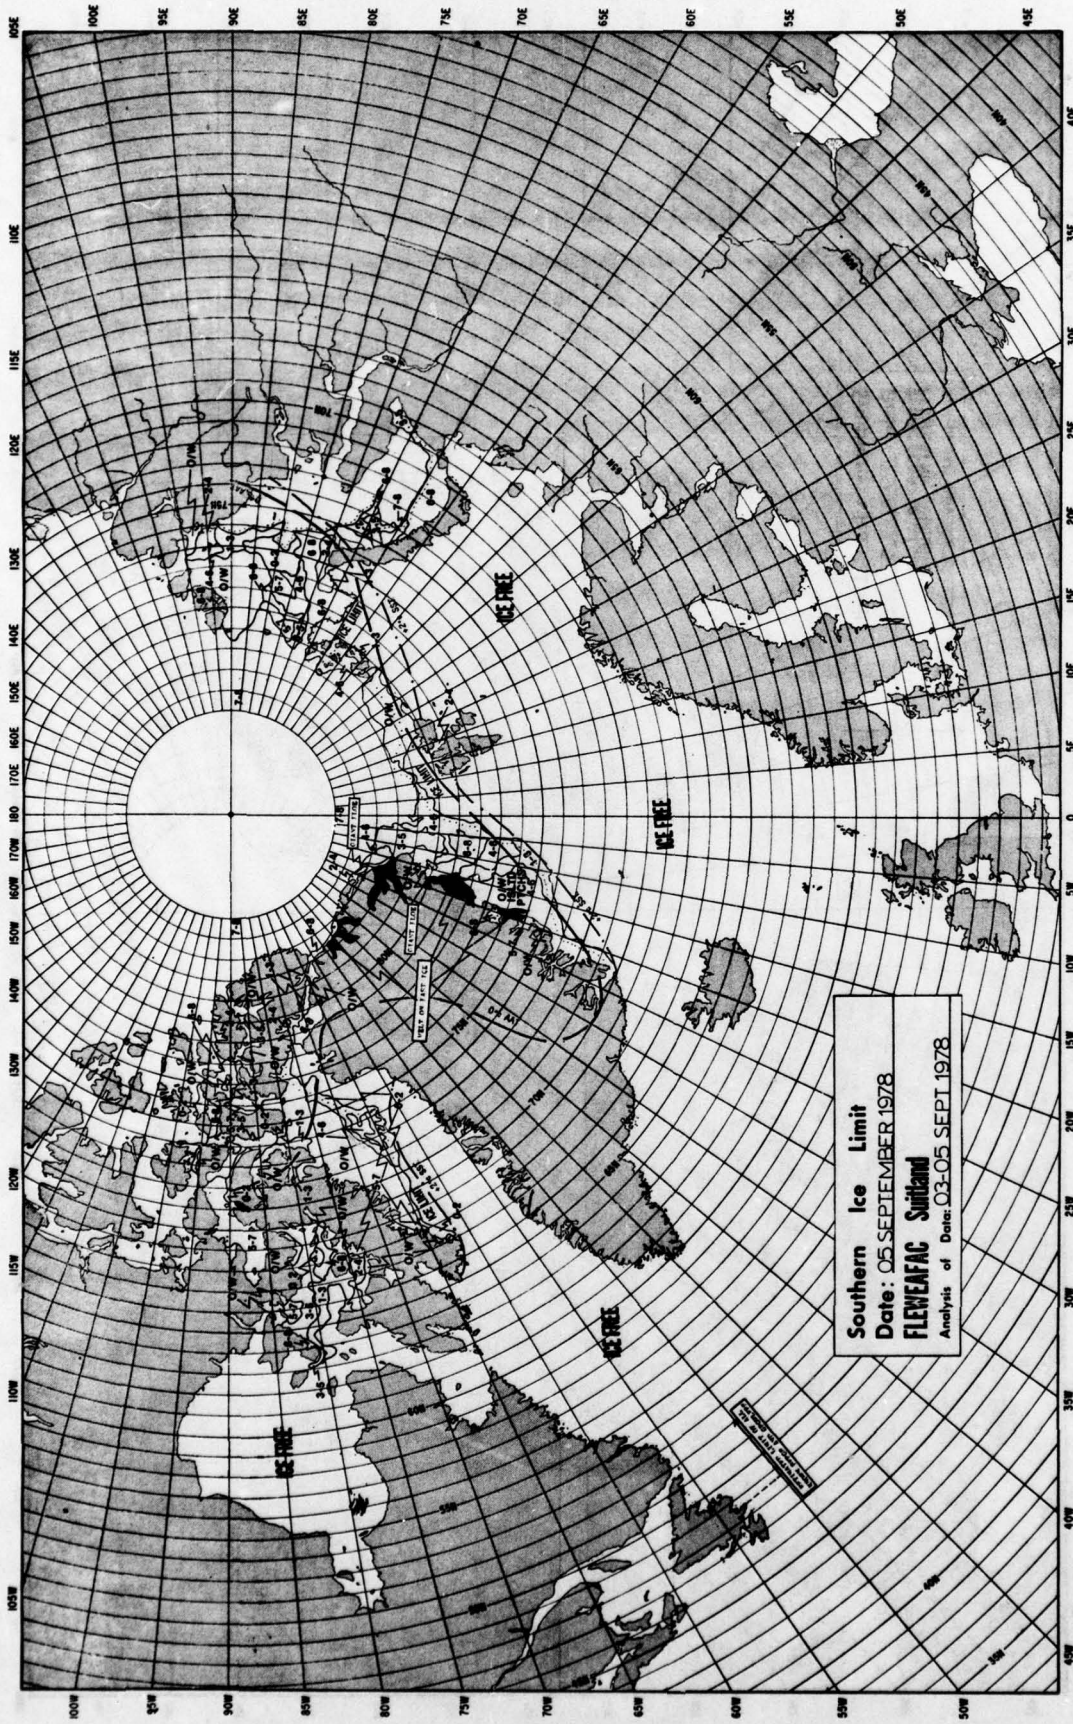

Southern Ice Limit
Date: 15 AUGUST 1978
FLEWEAFAC Sutherland
Analysis of Date: 10-15 AUGUST 1978

ICE FREE FOR THE ENTIRE YEAR IN THE ANTARCTIC WATERSHED

ICE TO 1000 FT

Southern Ice Limit
Date: 22 AUGUST 1978
FLEWEAFAC Sutherland
Analysis of Data: 19-22 AUGUST 1978

ICE LIMIT DATA FROM 1978

Southern Ice Limit
Date: 29 AUGUST 1978
FLEVENFAC Svalbard
Analysis of Data: 26-29 AUG 1978

Southern Ice Limit
Date: 05 SEPTEMBER 1978
FLEWFAC Sutherland
Analysis of Data: 03-05 SEPT 1978

ICE FREE
1000 METERS

Southern Ice Limit
Date: 26 SEPTEMBER 1978
FLEWENFAC Svalbard
Analysis of Data: 23-26 SEPT. 1978

Southern Ice Limit
Date: 03 OCTOBER 1978
FLEWING SAILOR
Analysis of Data: 01:03 OCTOBER 78