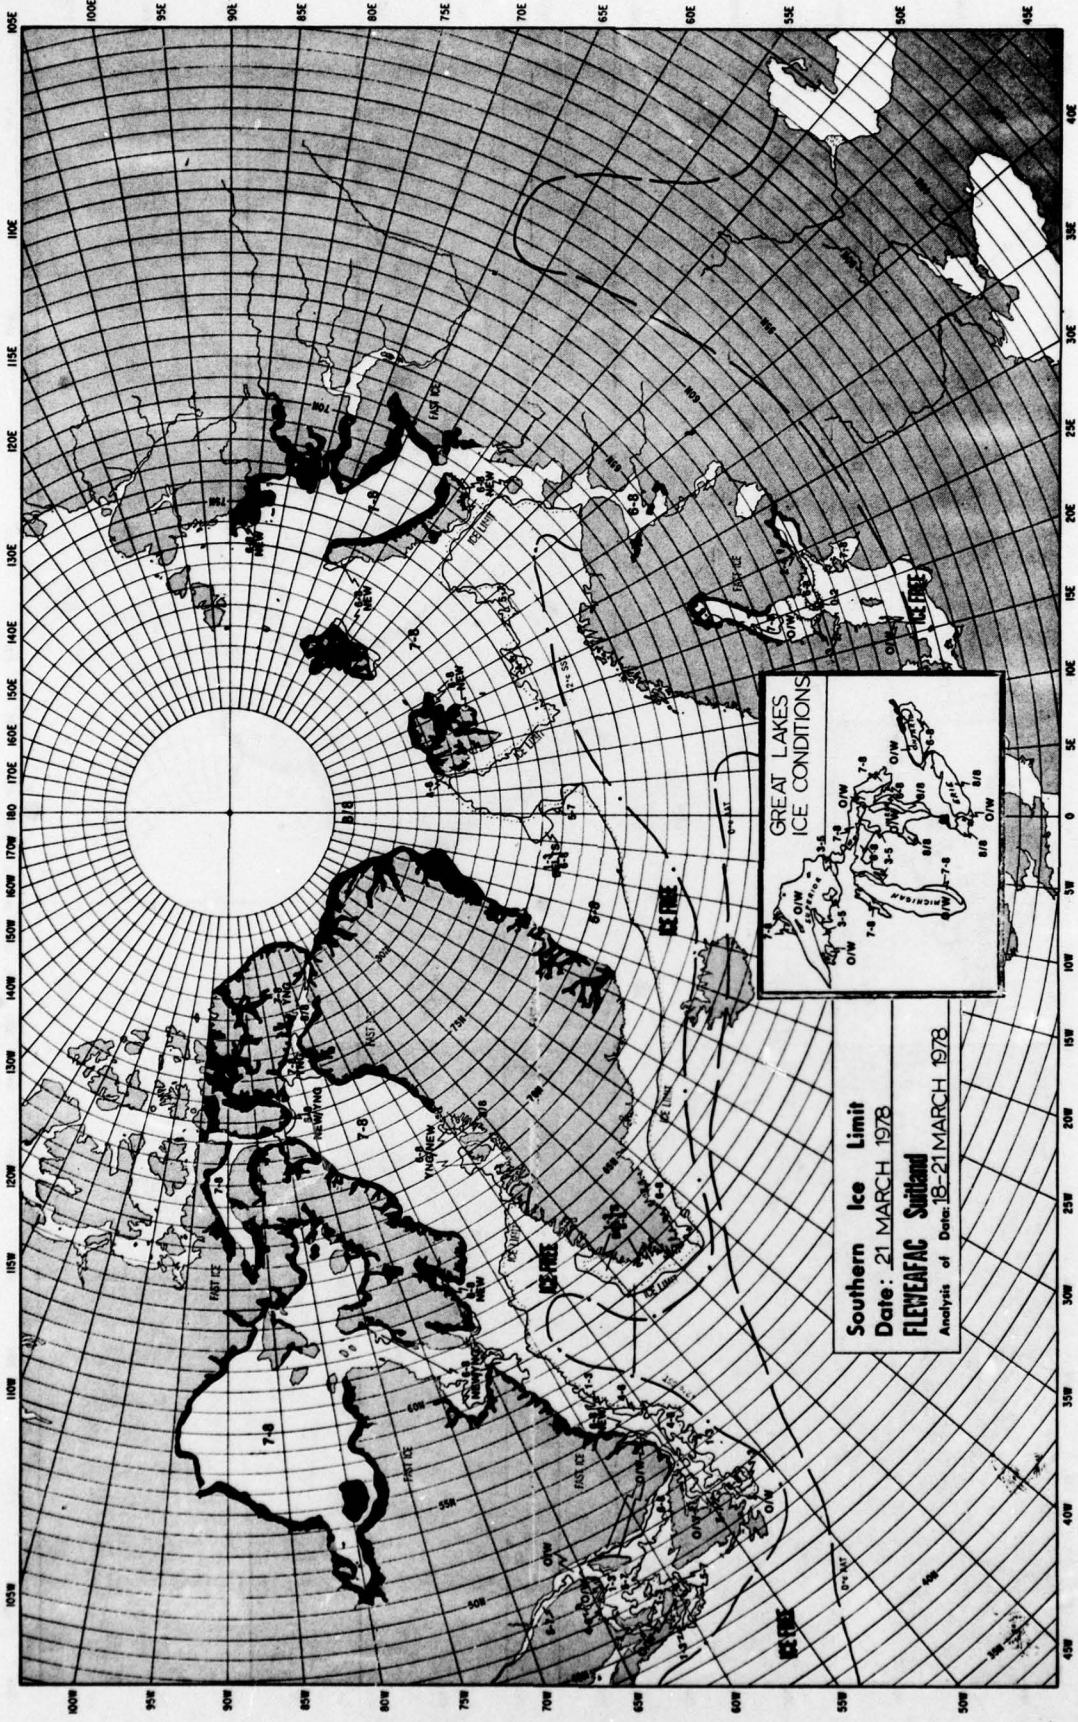

Southern Ice Limit
Date: 03 JANUARY 1978
FLEWENFAC Sutherland
 Analysis of Data 31 DEC 77 - 03 JAN 78

ANALYSIS OF DATA FROM THE
 FLEWENFAC SURVEY, ANTARCTIC
 RESEARCH CAMP, SUTHERLAND,
 AUSTRALIA, 1977-78

79 08 I 023

Southern Ice Limit
Date: 17 JAN 1978
FLEWELFAC *Suitland*
Analysis of Data: 14-17 JAN 1978

Southern Ice Limit
Date: 07 FEB 1978
FLEWEAFAC Svalbard
 Analysis of Data: 04 - 07 FEB 1978

Southern Ice Limit
Date: 28 FEB 1978
FLEWEAFAC Suisland
 Analysis of Data: 26-28 FEB 1978

Southern Ice Limit
Date: 21 MARCH 1978
FLENEFAC Suislaw
 Analysis of Data: 18-21 MARCH 1978

Southern Ice Limit
Date: 28 MARCH 1978
NOAA
 Analysis of Data: 25-28 MARCH 1978

100 95 90 85 80 75 70 65 60 55 50 45