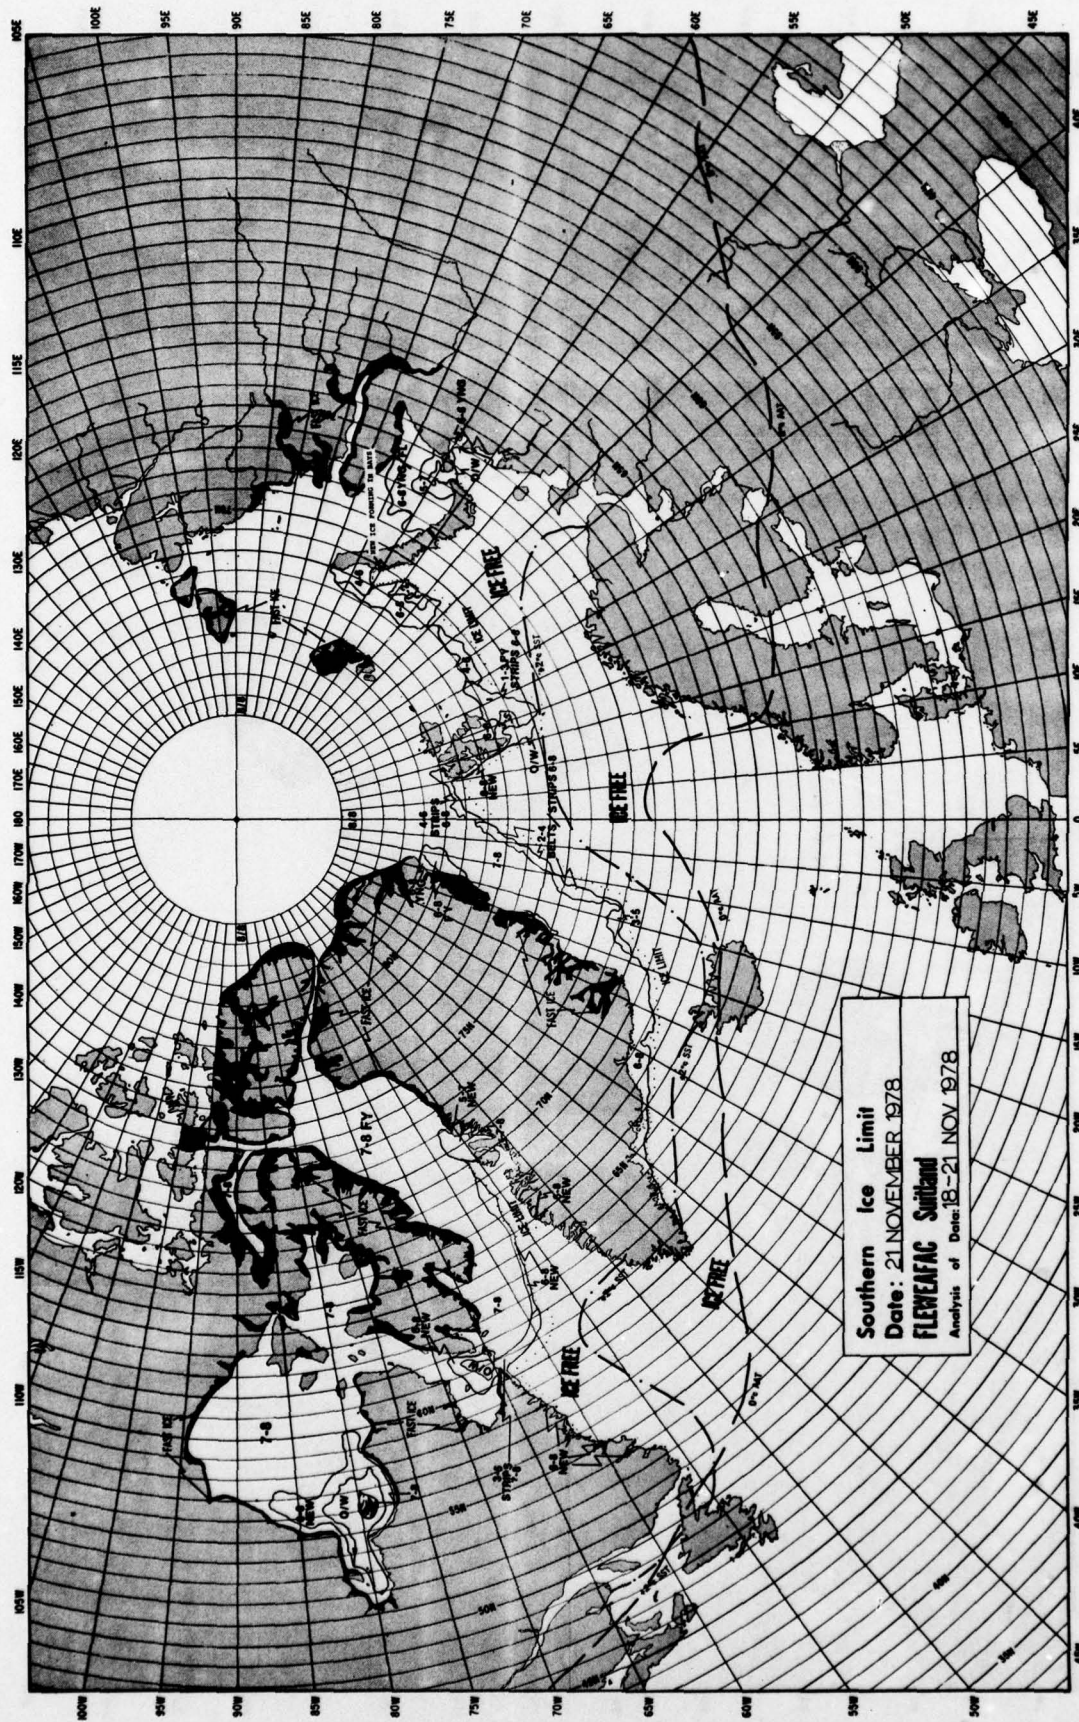

ICE FREE
1000 METERS

Southern Ice Limit
Date: 26 SEPTEMBER 1978
FLEWENFAC Svalbard
Analysis of Data: 23-26 SEPT. 1978

Southern Ice Limit
Date: 03 OCTOBER 1978
FLEWING SAILOR
Analysis of Data: 01:03 OCTOBER 78

Southern Ice Limit
Date: 10 OCTOBER 1978
FLEVENFAC Svalbard
Analysis of Data: 08-10 OCTOBER

Southern Ice Limit
Date: 07 NOVEMBER 1978
FLEWENAC Southwest
Analysis of Data: 05-07 NOV 1978

Southern Ice Limit
 Date: 14 NOVEMBER 1978
FLEWENAC Sailed
 Analysis of Date: 11-14 NOV 1978

ICE LIMIT
 DETERMINED
 BY AIRCRAFT
 OBSERVATION

Southern Ice Limit
 Date: 21 NOVEMBER 1978
FLEWENAC **Suitland**
 Analysis of Data: 18-21 NOV 1978

Southern Ice Limit
Date: 28 NOVEMBER 1978
FLENEAC Suitland
 Analysis of Data: 25-28 NOV 1978