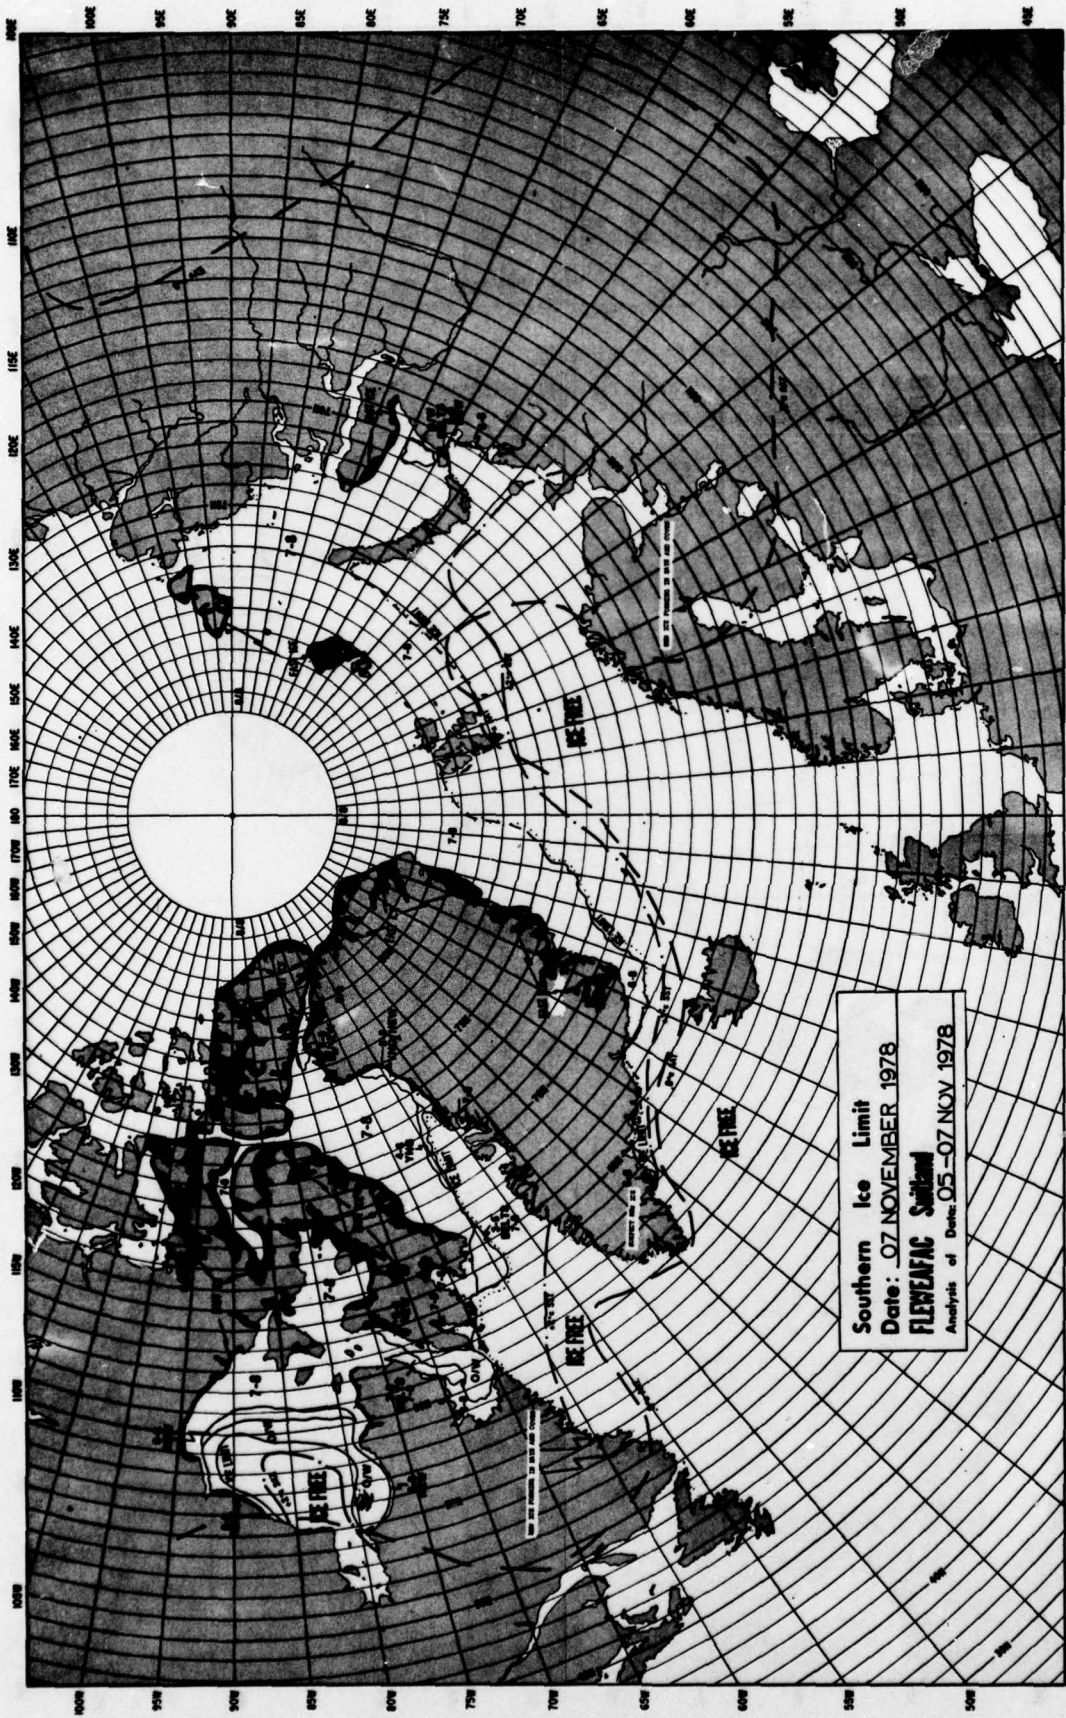

ICE FREE
1000 METERS

Southern Ice Limit
Date: 26 SEPTEMBER 1978
FLEWENFAC Svalbard
Analysis of Data: 23-26 SEPT. 1978

Southern Ice Limit
Date: 03 OCTOBER 1978
FLEWING SAILOR
Analysis of Data: 01:03 OCTOBER 78

Southern Ice Limit
Date: 10 OCTOBER 1978
FLEVENFAC Svalbard
Analysis of Data: 08-10 OCTOBER

Southern Ice Limit
Date: 07 NOVEMBER 1978
FLEWENAC Southwest
Analysis of Data: 05-07 NOV 1978

Southern Ice Limit
 Date: 14 NOVEMBER 1978
FLEWENAC Sailed
 Analysis of Date: 11-14 NOV 1978