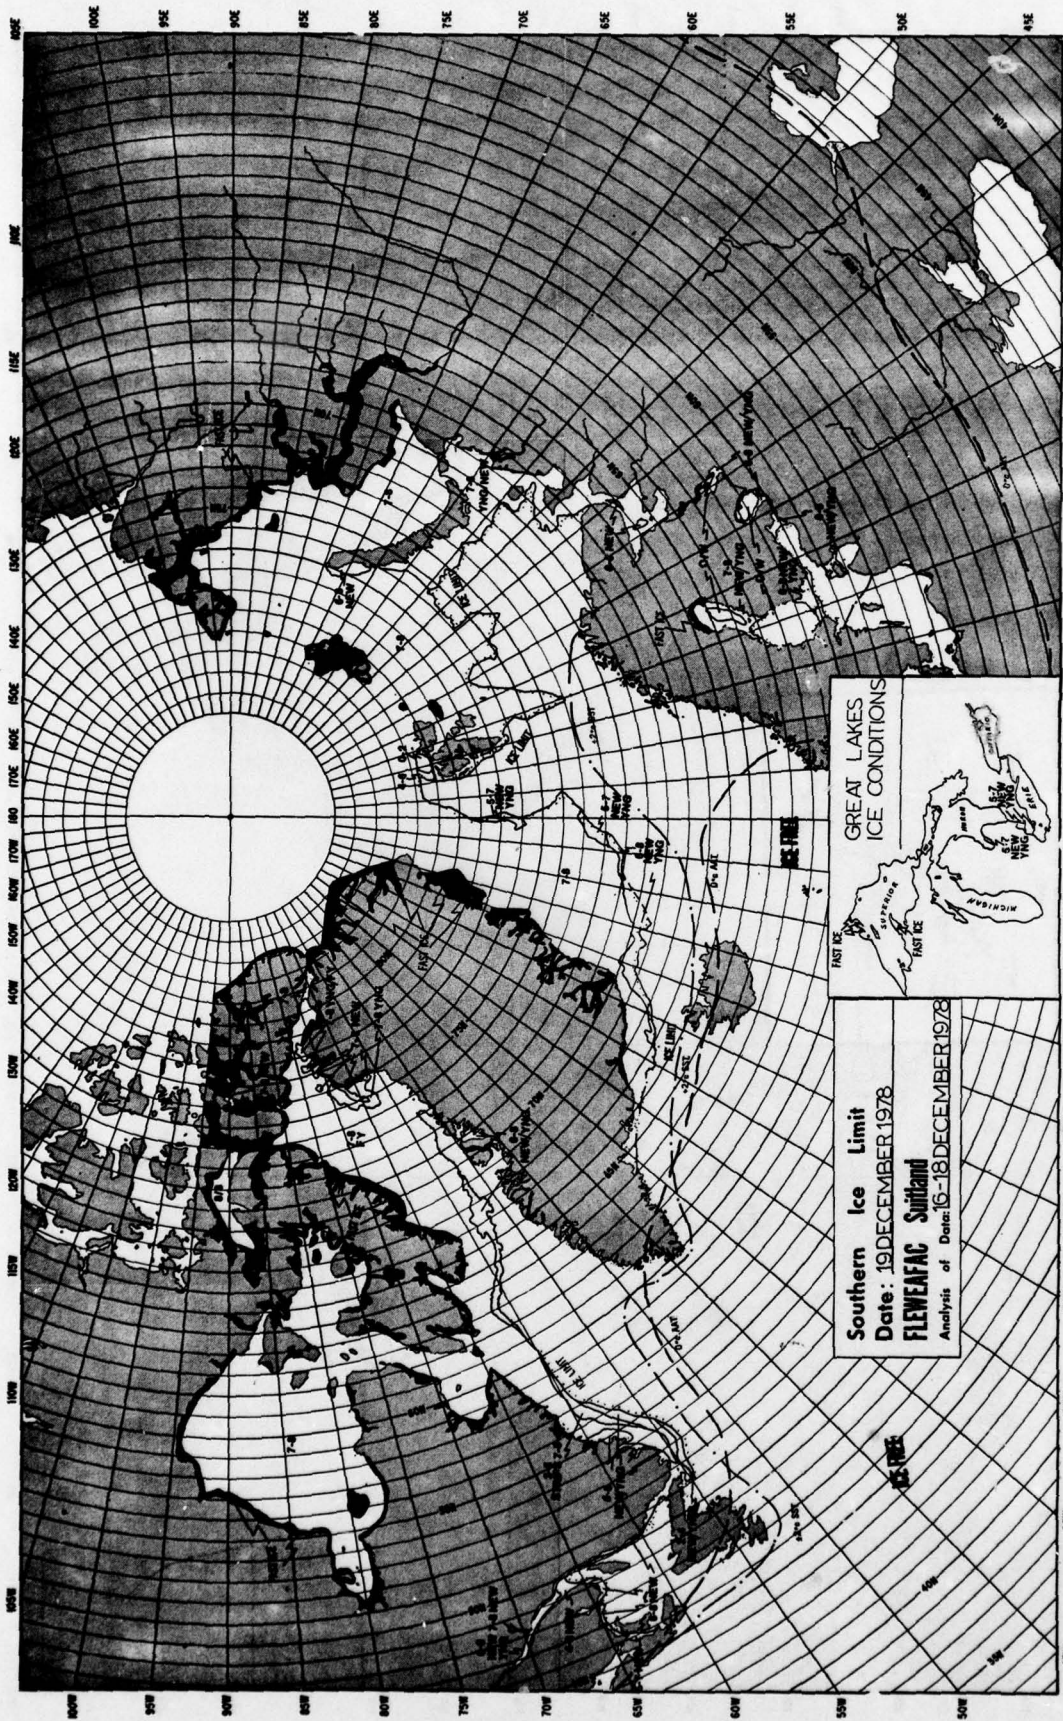

Southern Ice Limit
Date: 19 DECEMBER 1978
FLEWEAFAC Suttland
Analysis of Date: 16-18 DECEMBER 1978