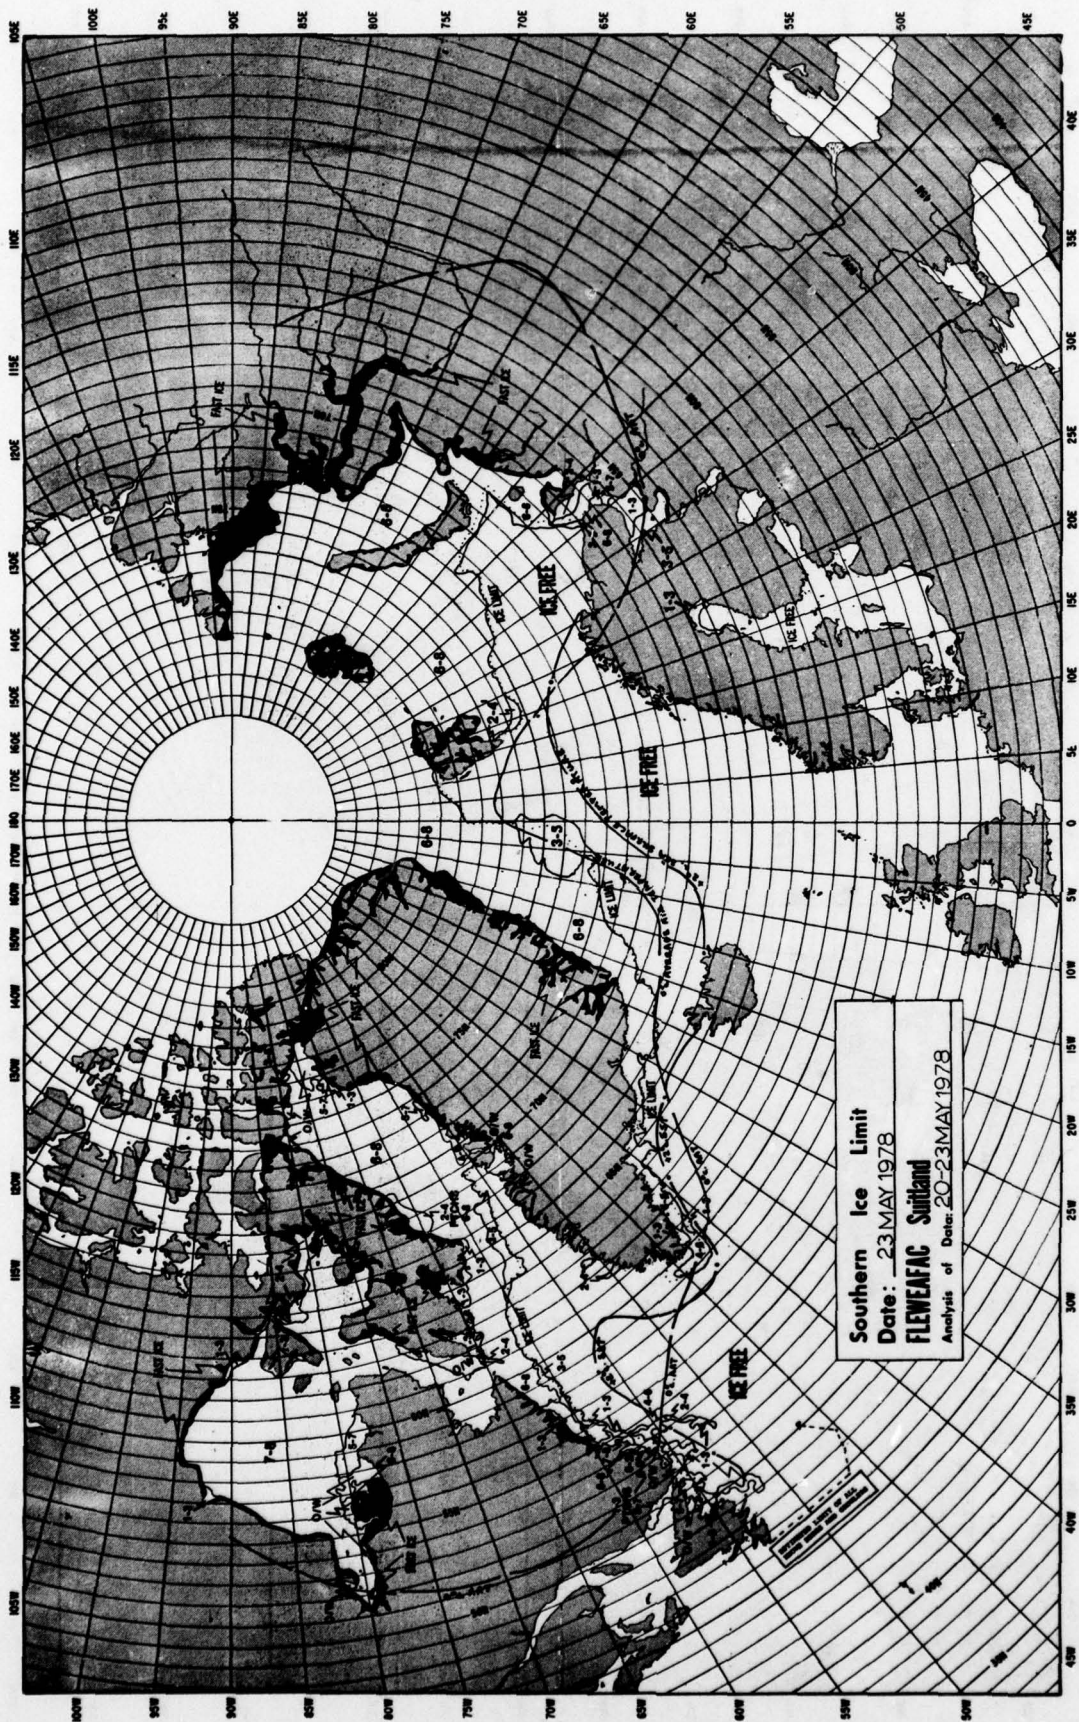

Southern Ice Limit
Date: 03 JANUARY 1978
FLEWENFAC Sutherland
 Analysis of Data 31 DEC 77 - 03 JAN 78

ANALYSIS OF DATA FROM THE
 FLEWENFAC SURVEY, ANTARCTIC
 RESEARCH CAMP, SUTHERLAND,
 AUSTRALIA, 1977-78

Southern Ice Limit
 Date: 11 APRIL 1978
FLENEFAC Svalbard
 Analysis of Data: 08-11 APRIL 1978

SCALE BAR
 DISTANCE IN NAUTICAL MILES

Southern Ice Limit
Date: 25 APR 1978
FLEWING SUTLAND
 Analysis of Date: 22-25 APR 1978

REPRODUCED FROM: G. HALL, 1978
 ARCTIC ICE LIMITS, 1978

Southern Ice Limit
Date: 30 MAY 1978
FLEWEAFAC Svalbard
Analysis of Data: 27-30 MAY 1978

0 50 100 150 200 250 300 350 400 450 500
Nautical Miles

Southern Ice Limit
Date: 06 JUNE 1978
FLEWEAFAC Sutherland
Analysis of Date: 03-06 JUNE 1978