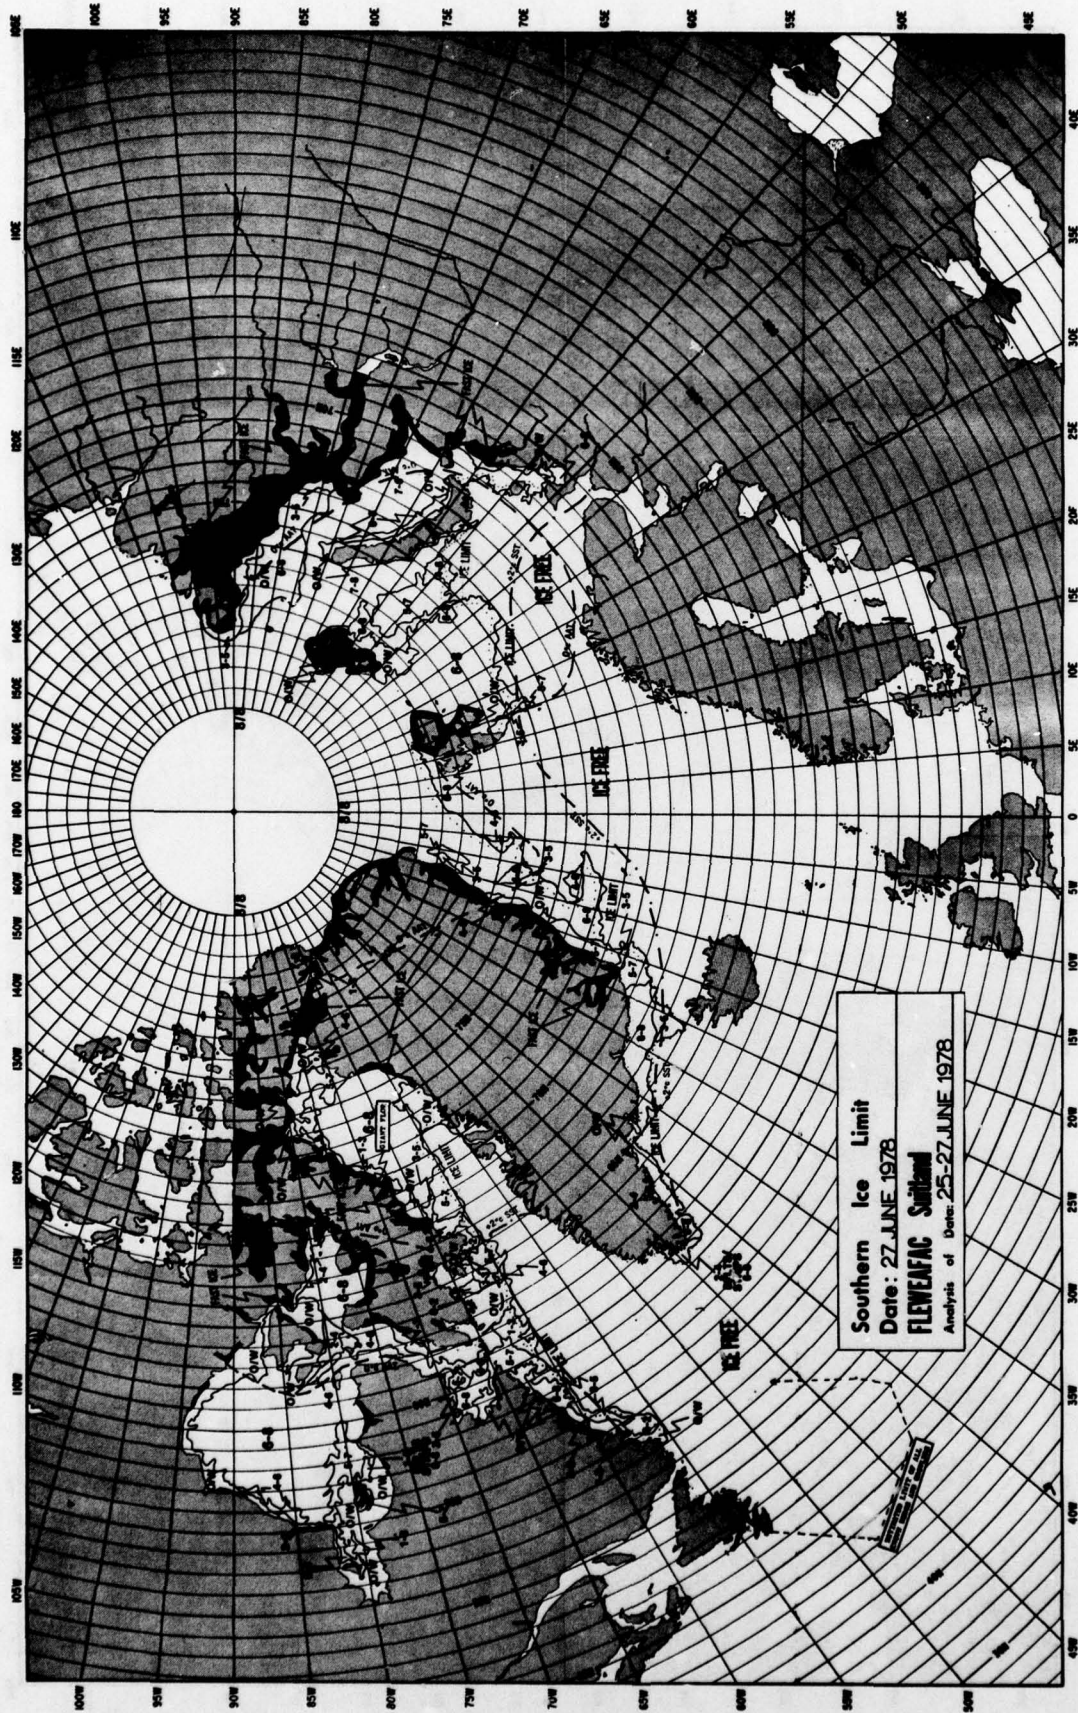

Southern Ice Limit
 Date: 11 APRIL 1978
FLENEFAC Svalbard
 Analysis of Data: 08-11 APRIL 1978

SCALE BAR
 DISTANCE IN NAUTICAL MILES

Southern Ice Limit
Date: 25 APR 1978
FLEWING SUTLAND
 Analysis of Date: 22-25 APR 1978

REPRODUCED FROM: G. HALL, 1978
 ARCTIC ICE LIMITS, 1978

Southern Ice Limit
Date: 30 MAY 1978
FLEWEAFAC Svalbard
Analysis of Data: 27-30 MAY 1978

0 50 100 150 200 250 300 350 400 450 500
Nautical Miles

Southern Ice Limit
Date: 06 JUNE 1978
FLEWEAFAC Sutherland
Analysis of Date: 03-06 JUNE 1978

Southern Ice Limit
Date: 27.JUNE.1978
FLEWENAC Sailed
Analysis of Data: 25-27.JUNE.1978

Southern Ice Limit
Date: 04 JULY 1978
FLEWEFAC **Suitland**
Analysis of Data: 01-04 JULY 1978

Southern Ice Limit
Date: 11 JULY 1978
FLEWEAFAC Svalbard
Analysis of Date: 08-11 JULY 1978

Southern Ice Limit
Date: 15 AUGUST 1978
FLEWEAFAC Sutherland
Analysis of Date: 10-15 AUGUST 1978

ICE FREE FOR THE ENTIRE YEAR IN THE ANTARCTIC WATERSHED

ICE TO 1000 FT

Southern Ice Limit
Date: 22 AUGUST 1978
FLEWEAFAC Sutherland
Analysis of Data: 19-22 AUGUST 1978