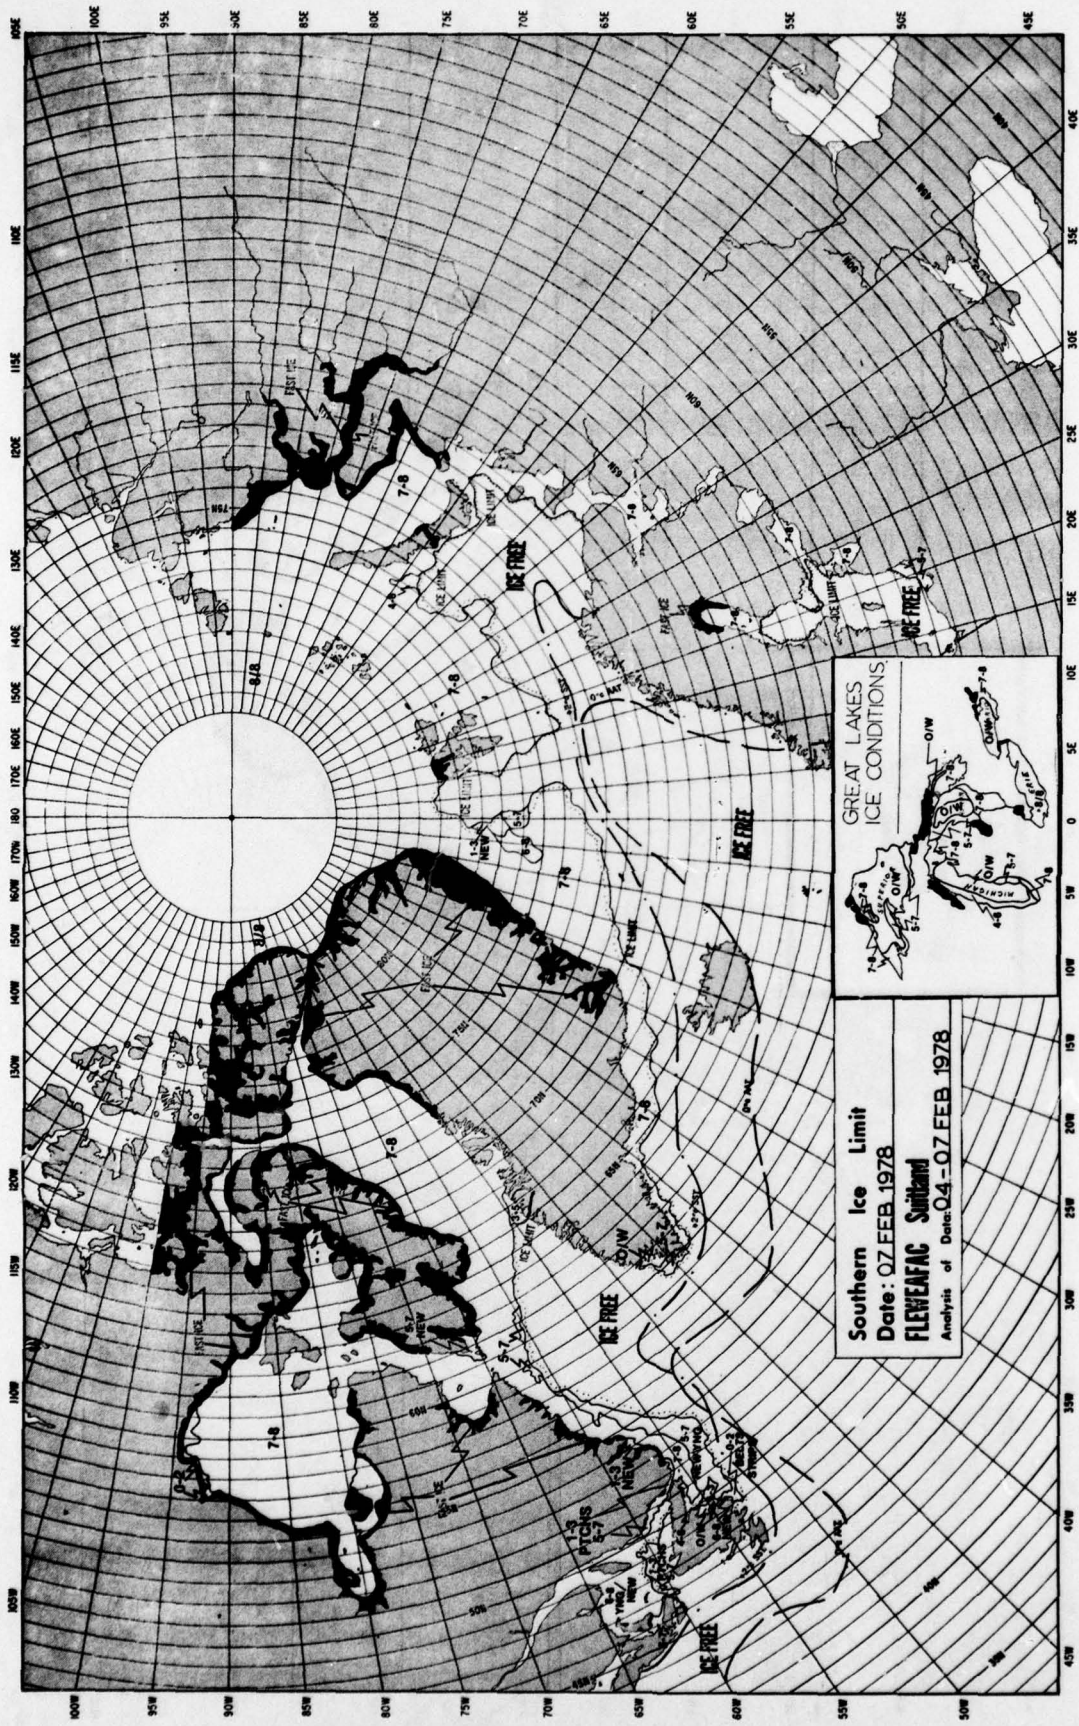

Southern Ice Limit
Date: 03 JANUARY 1978
FLEWENFAC Sutherland
 Analysis of Data 31 DEC 77 - 03 JAN 78

ANALYSIS OF DATA FROM THE
 FLEWENFAC SURVEY, ANTARCTIC
 RESEARCH CAMP, SUTHERLAND,
 AUSTRALIA, 1977-78

79 08 I 023

Southern Ice Limit
Date: 17 JAN 1978
FLEWELFAC *Suitland*
Analysis of Data: 14-17 JAN 1978

Southern Ice Limit
Date: 07 FEB 1978
FLEWEAFAC Svalbard
 Analysis of Data: 04 - 07 FEB 1978

Southern Ice Limit
Date: 28 FEB 1978
FLEWEAFAC Suisland
 Analysis of Data: 26-28 FEB 1978