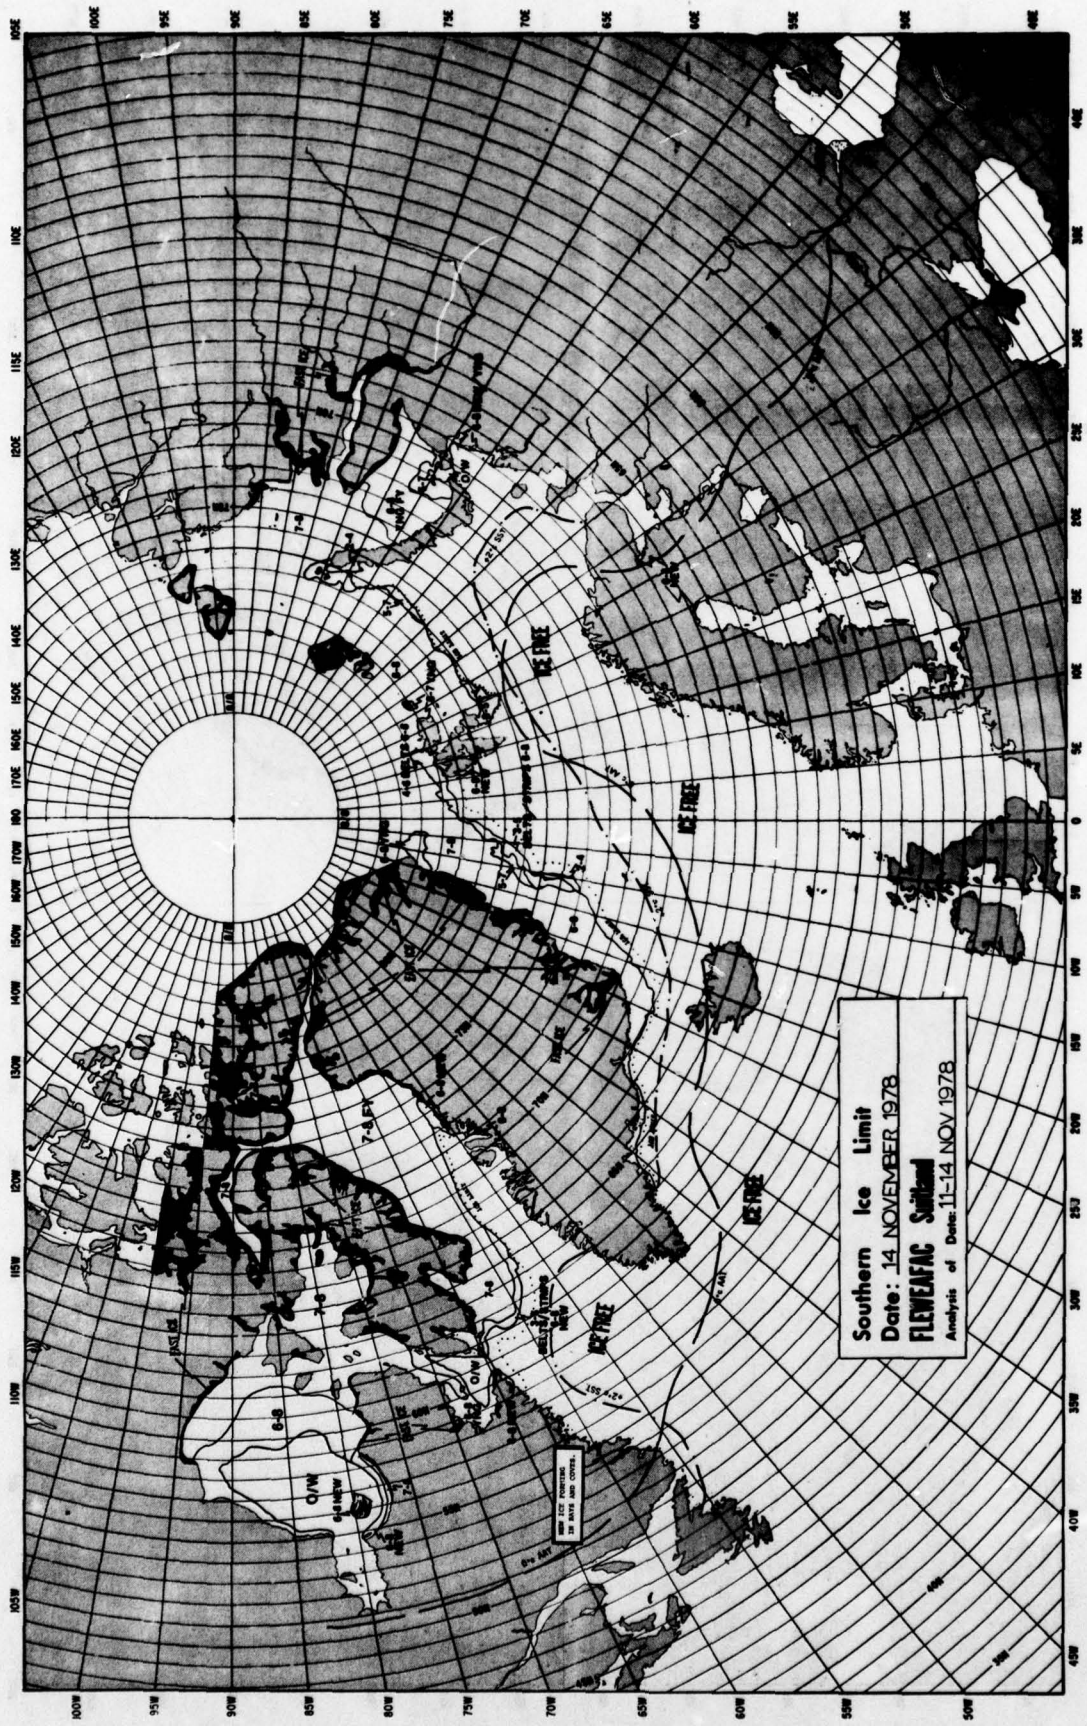

ICE FREE
1000 METERS

Southern Ice Limit
Date: 26 SEPTEMBER 1978
FLEWENFAC Svalbard
Analysis of Data: 23-26 SEPT. 1978

Southern Ice Limit
Date: 03 OCTOBER 1978
FLEWING SAILOR
Analysis of Data: 01:03 OCTOBER 78

Southern Ice Limit
Date: 10 OCTOBER 1978
FLEVENFAC Svalbard
Analysis of Data: 08-10 OCTOBER

Southern Ice Limit
Date: 07 NOVEMBER 1978
FLEWENAC Southwest
Analysis of Data: 05-07 NOV 1978

Southern Ice Limit
 Date: 14 NOVEMBER 1978
FLEWENAC Sailed
 Analysis of Date: 11-14 NOV 1978