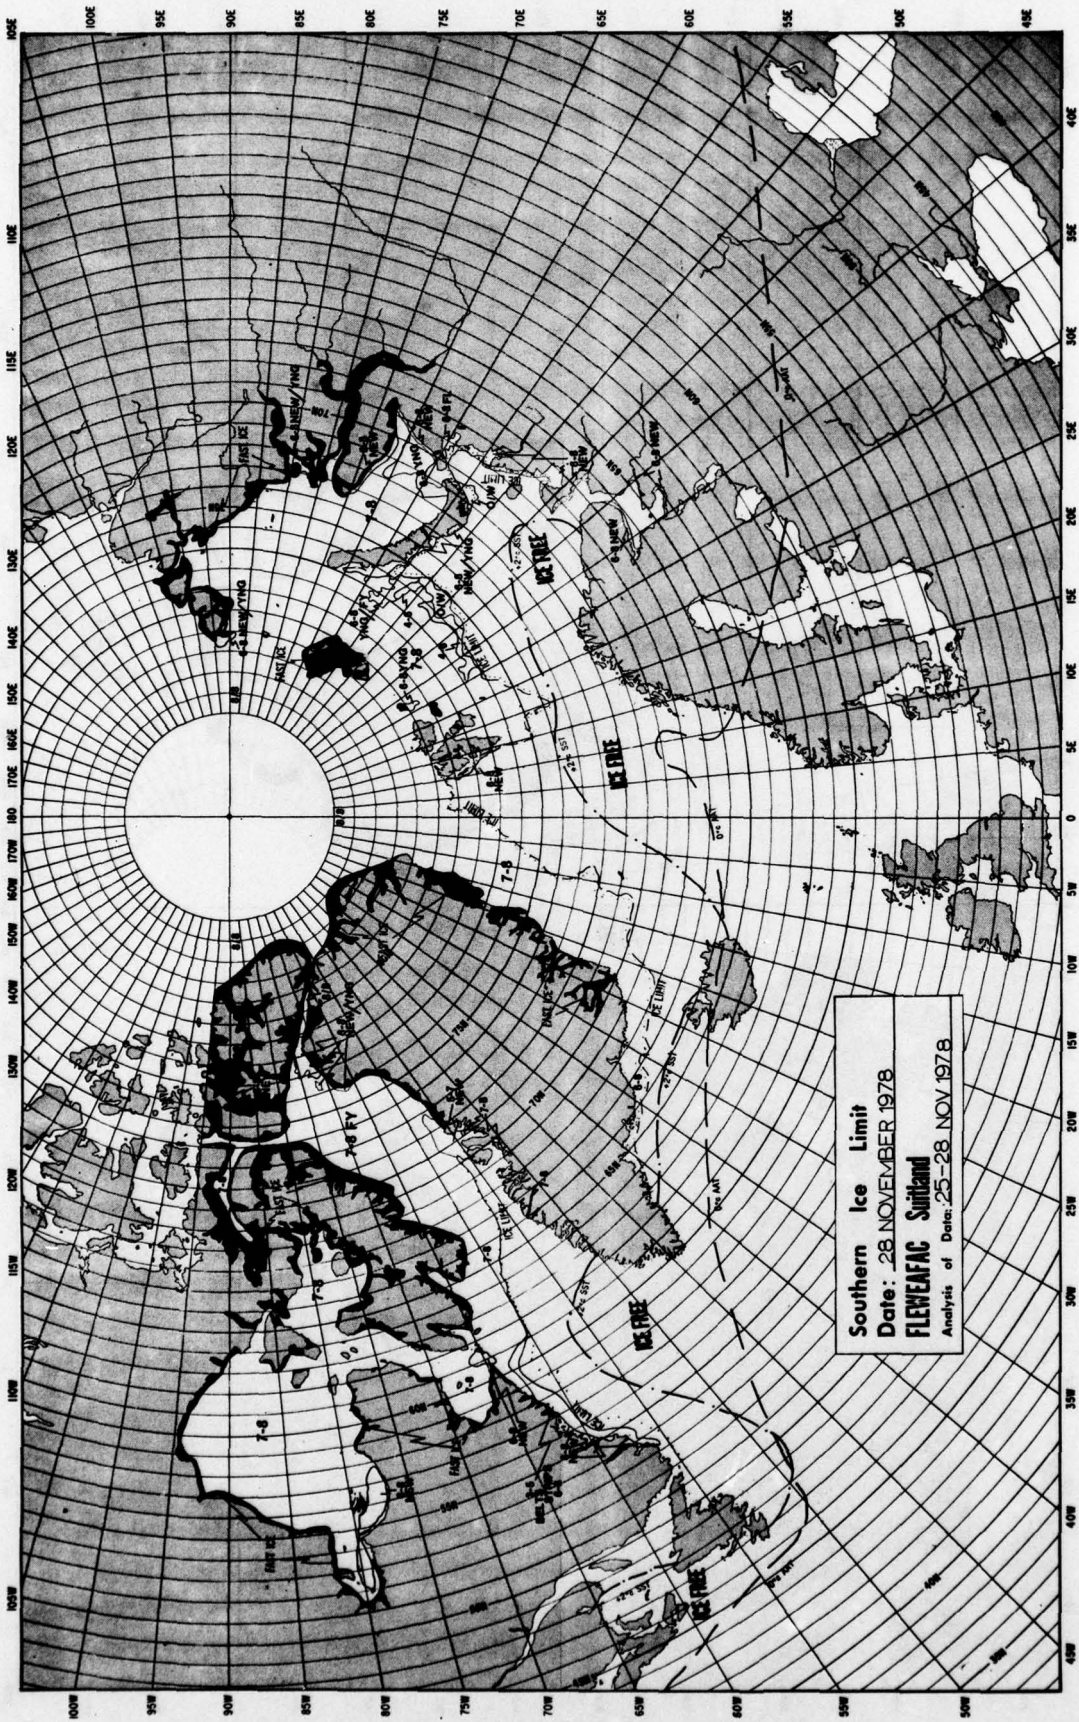

Southern Ice Limit
Date: 28 NOVEMBER 1978
FLENEAC Suitland
Analysis of Data: 25-28 NOV 1978