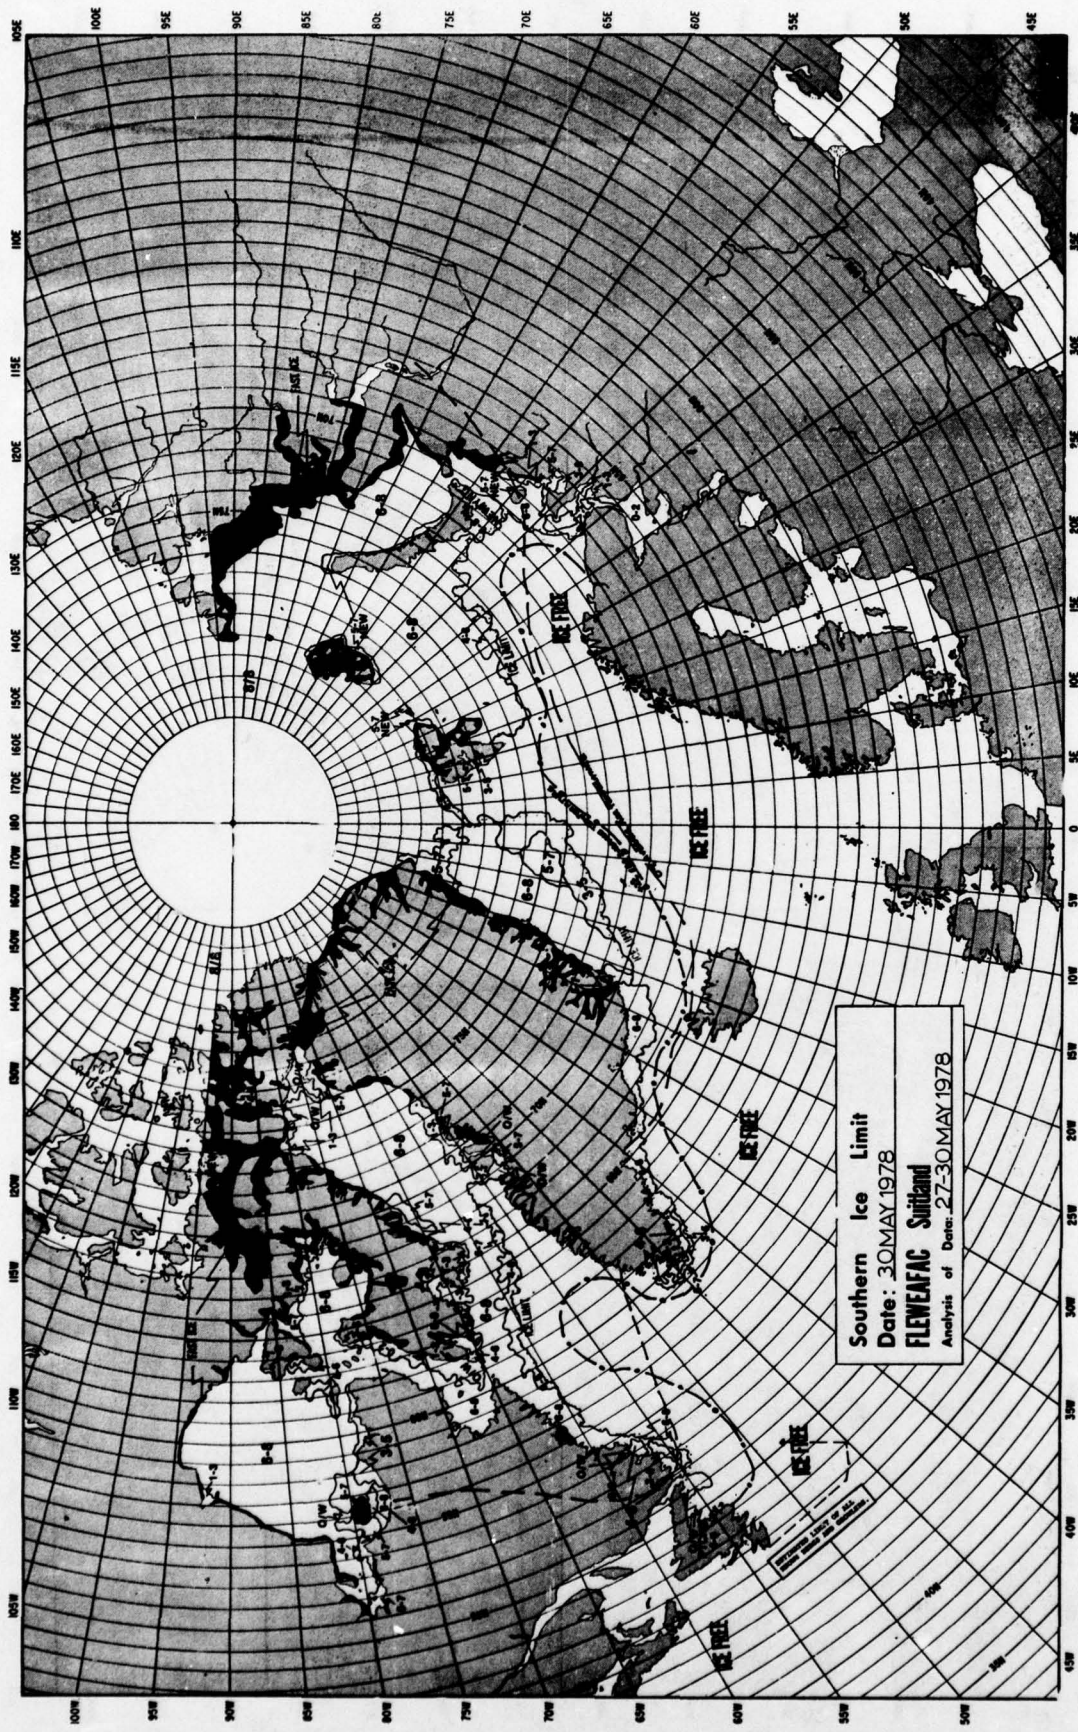

Southern Ice Limit
 Date: 11 APRIL 1978
FLENEFAC Svalbard
 Analysis of Data: 08-11 APRIL 1978

SCALE BAR
 DISTANCE IN NAUTICAL MILES

Southern Ice Limit
Date: 25 APR 1978
FLEWING SUTLAND
 Analysis of Date: 22-25 APR 1978

REPRODUCED FROM: G. HALL, 1978
 ARCTIC ICE LIMITS, 1978

Southern Ice Limit
Date: 30 MAY 1978
FLEWEAFAC Svalbard
Analysis of Data: 27-30 MAY 1978

0 50 100 150 200 250 300 350 400 450 500
Nautical Miles

Southern Ice Limit
Date: 06 JUNE 1978
FLEWEAFAC Sutherland
Analysis of Date: 03-06 JUNE 1978