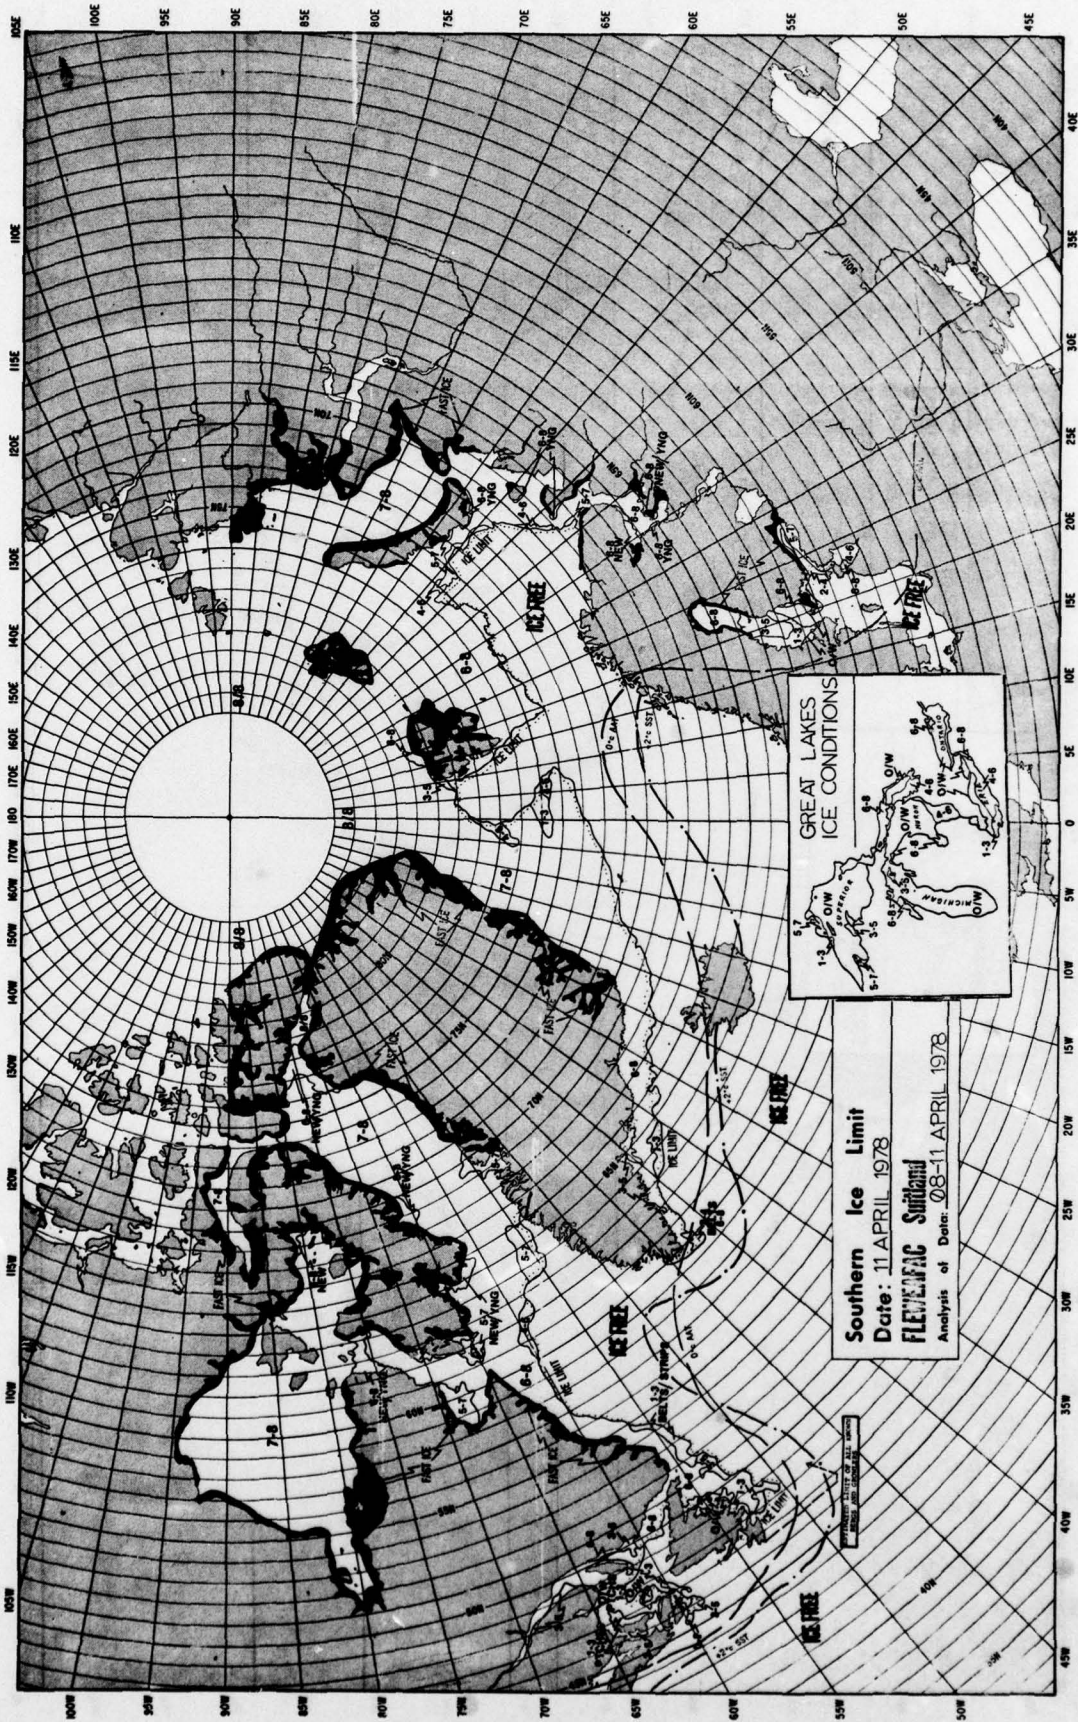

Southern Ice Limit
Date: 21 MARCH 1978
FLENEFAC Suislaw
 Analysis of Data: 18-21 MARCH 1978

Southern Ice Limit
Date: 28 MARCH 1978
NOAA
 Analysis of Data: 25-28 MARCH 1978

100 95 90 85 80 75 70 65 60 55 50 45

Southern Ice Limit
 Date: 11 APRIL 1978
FLENEFAC Svalbard
 Analysis of Data: 08-11 APRIL 1978

SCALE BAR
 DISTANCE IN NAUTICAL MILES

Southern Ice Limit
Date: 25 APR 1978
FLEWING SUTLAND
 Analysis of Date: 22-25 APR 1978