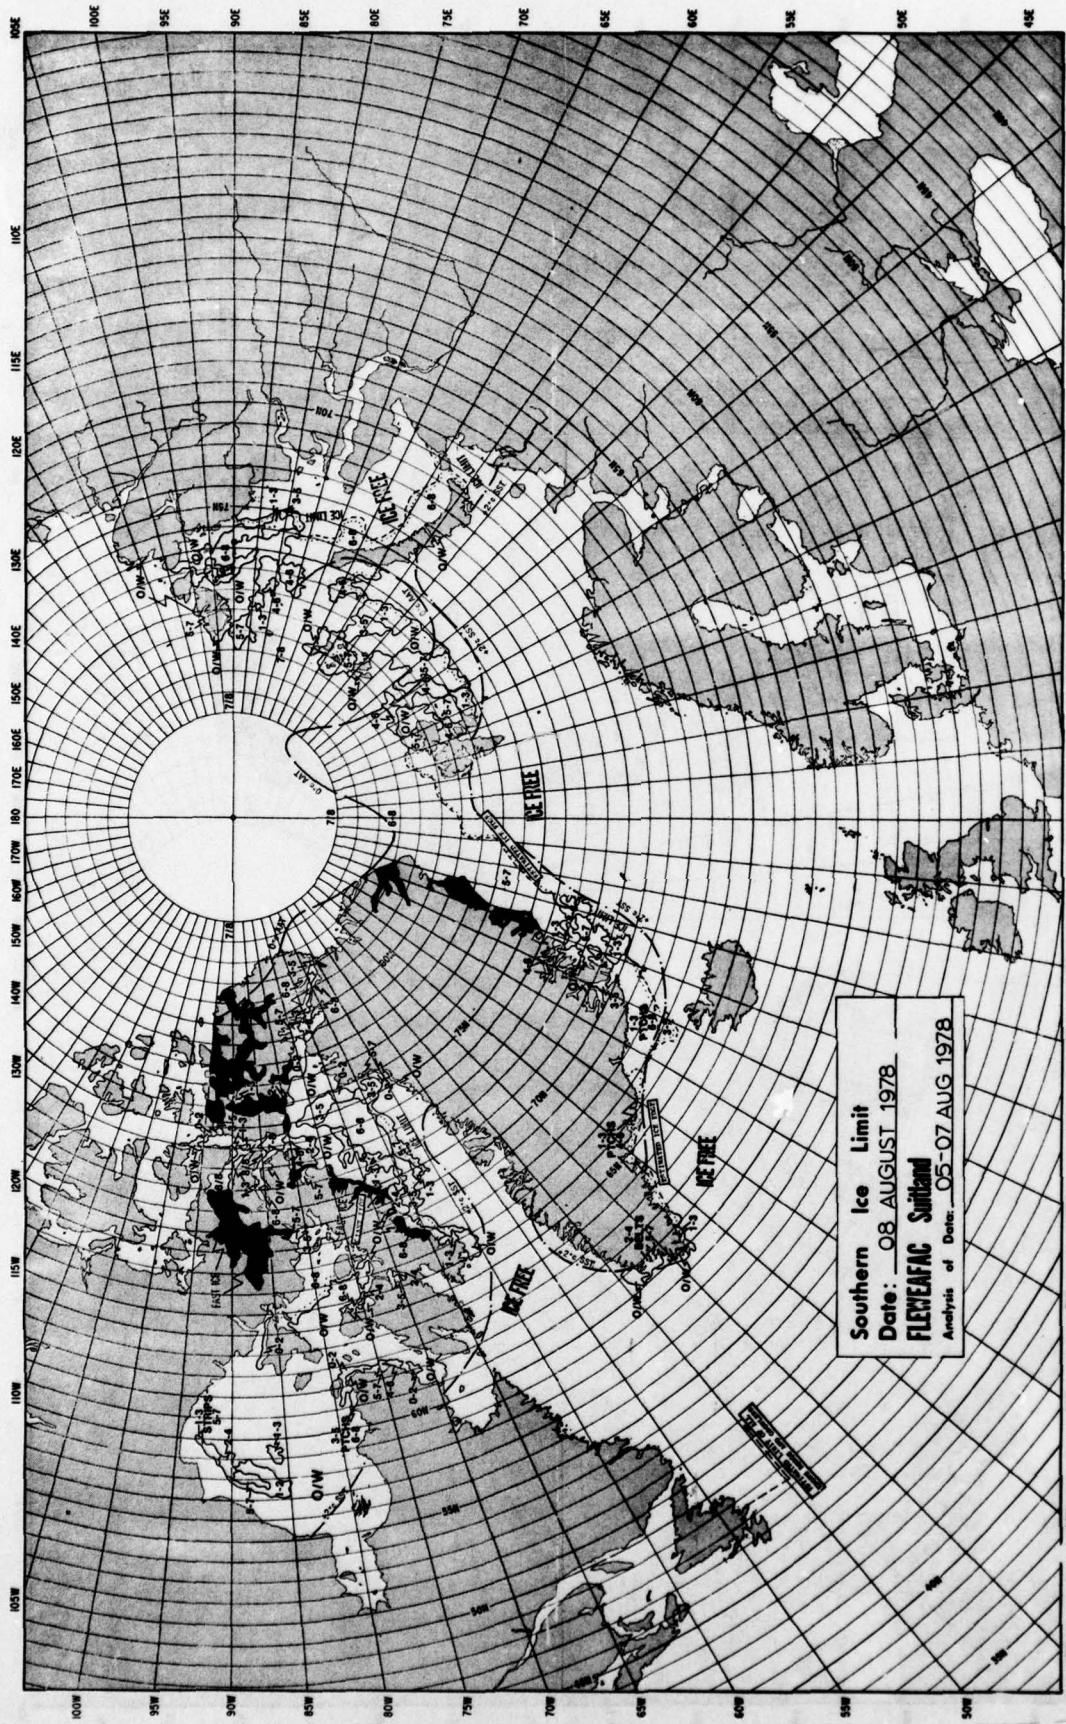

Southern Ice Limit
Date: 27.JUNE.1978
FLEWENAC Sailed
Analysis of Data: 25-27.JUNE.1978

Southern Ice Limit
Date: 04 JULY 1978
FLEWEFAC **Suitland**
Analysis of Data: 01-04 JULY 1978

Southern Ice Limit
Date: 11 JULY 1978
FLEWEAFAC Svalbard
Analysis of Date: 08-11 JULY 1978

LAWSON SEA ICE

ICE FREE

ICE FREE

ICE FREE

Southern Ice Limit
Date: 18 JULY 1978
FLEWEAFAC Svalbard
Analysis of Data: 15-18 JULY 1978

Southern Ice Limit
Date: 01 AUGUST 1978
FLEWEAFAC Svalbard
Analysis of Data: 29 JUL - 01 AUG 1978

Southern Ice Limit
Date: 15 AUGUST 1978
FLEWEAFAC Sutherland
Analysis of Date: 10-15 AUGUST 1978

ICE FREE FOR THE ENTIRE YEAR IN THE ANTARCTIC WATERSHED

ICE TO 1000 FT

Southern Ice Limit
Date: 22 AUGUST 1978
FLEWEAFAC Sutherland
Analysis of Data: 19-22 AUGUST 1978

ICE FREE
1000 METERS

Southern Ice Limit
Date: 26 SEPTEMBER 1978
FLEWENFAC Svalbard
Analysis of Data: 23-26 SEPT. 1978

Southern Ice Limit
Date: 03 OCTOBER 1978
FLEWING SAILOR
Analysis of Data: 01:03 OCTOBER 78