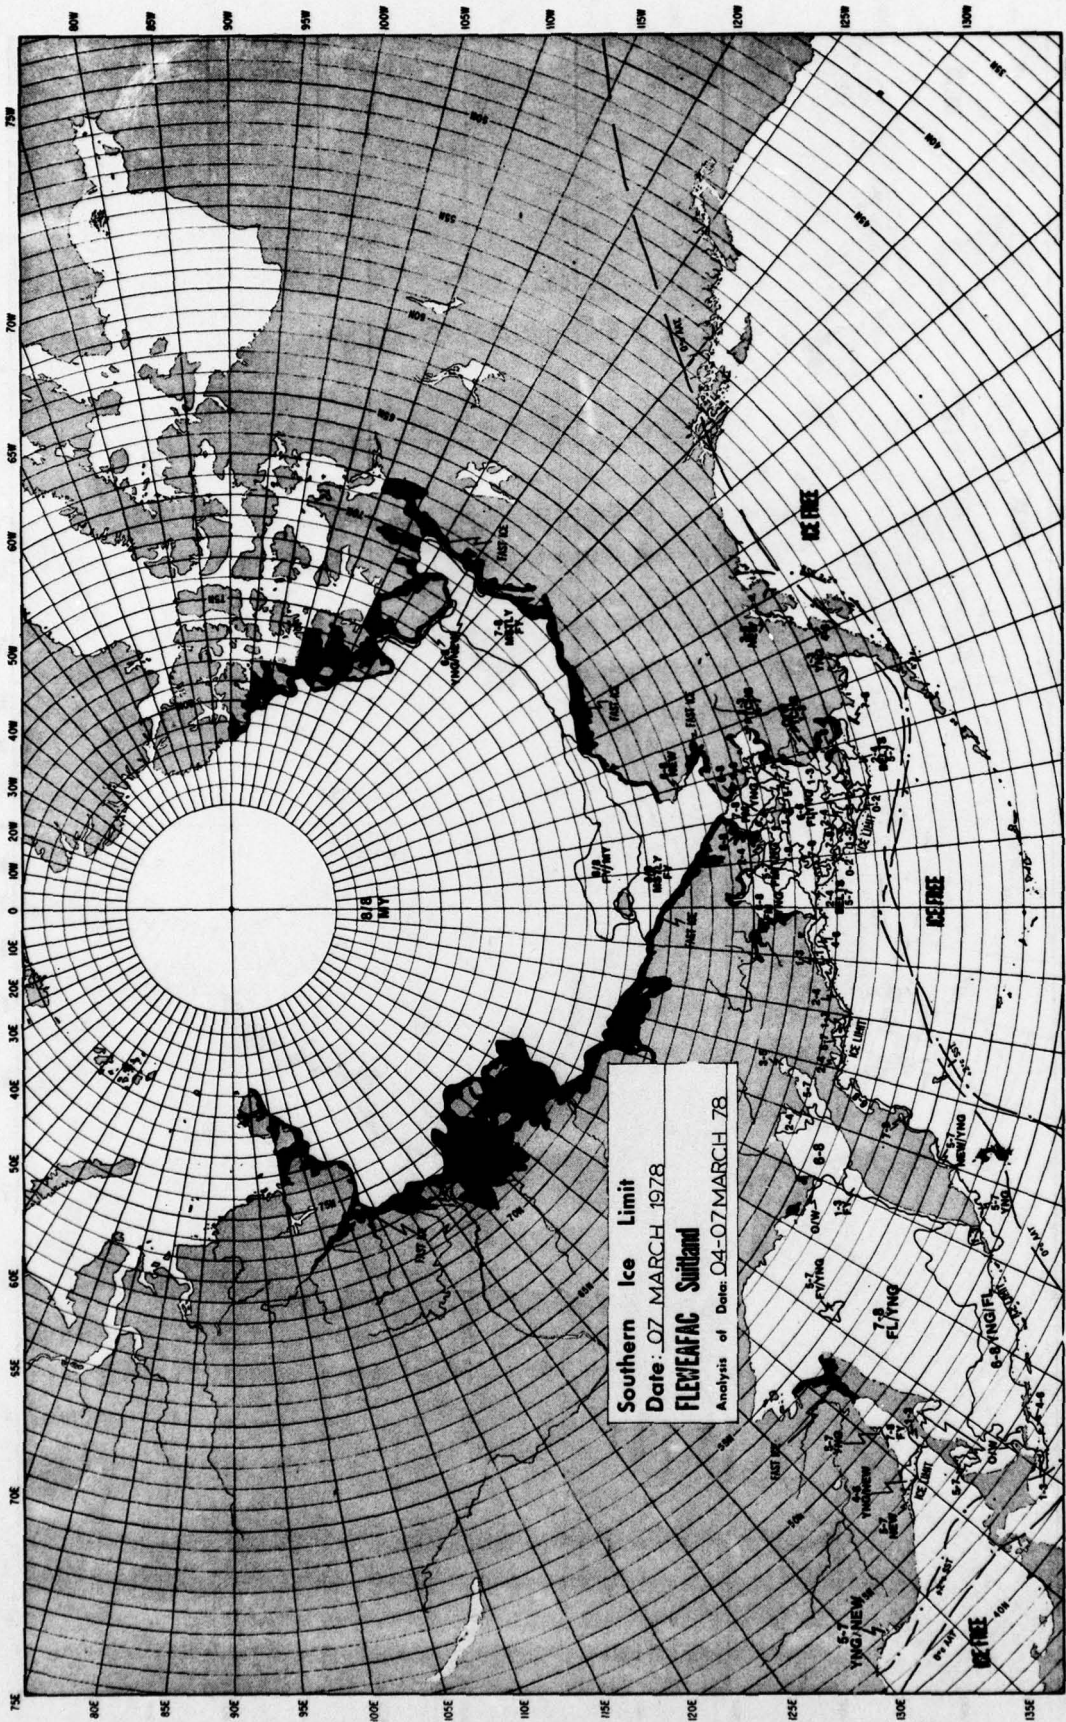

Southern Ice Limit
Date: 07 MARCH 1978
FLEVEAFAC Svalbard
Analysis of Data: 04-07 MARCH 78