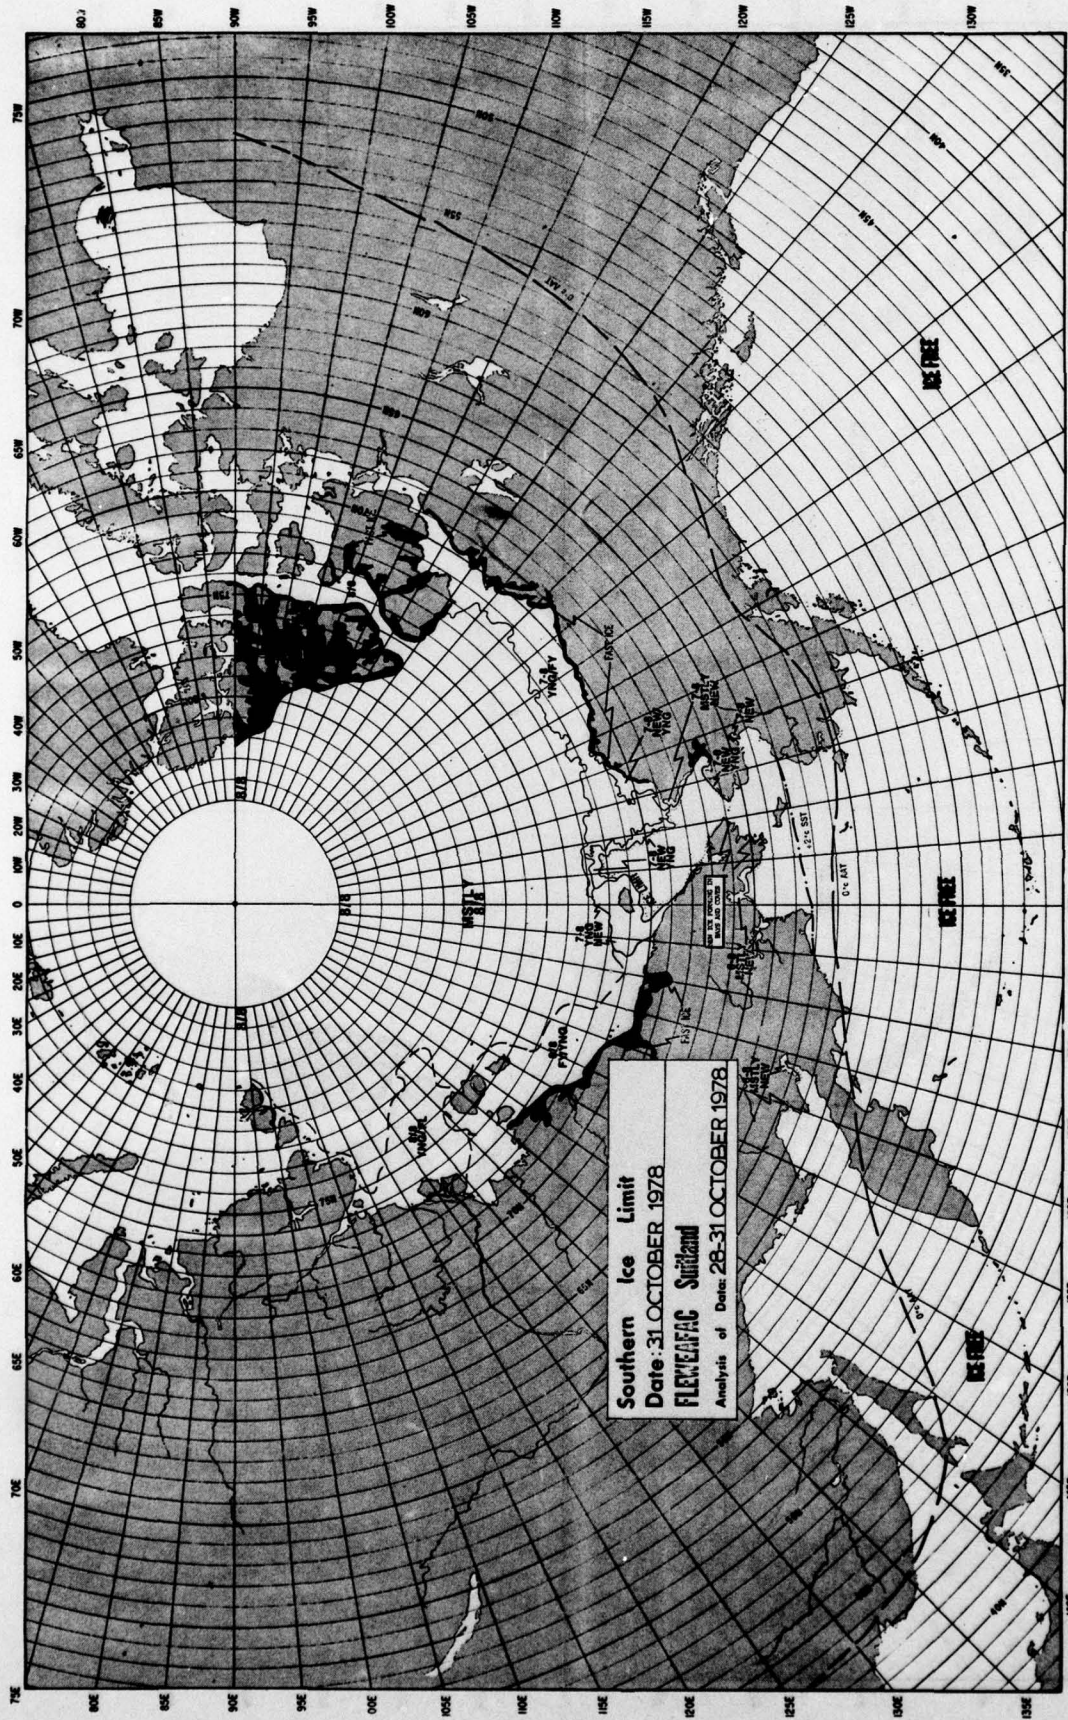

Southern Ice Limit
Date: 31 OCTOBER 1978
FLEVEAFAC Svalbard
Analysis of Data: 28-31 OCTOBER 1978