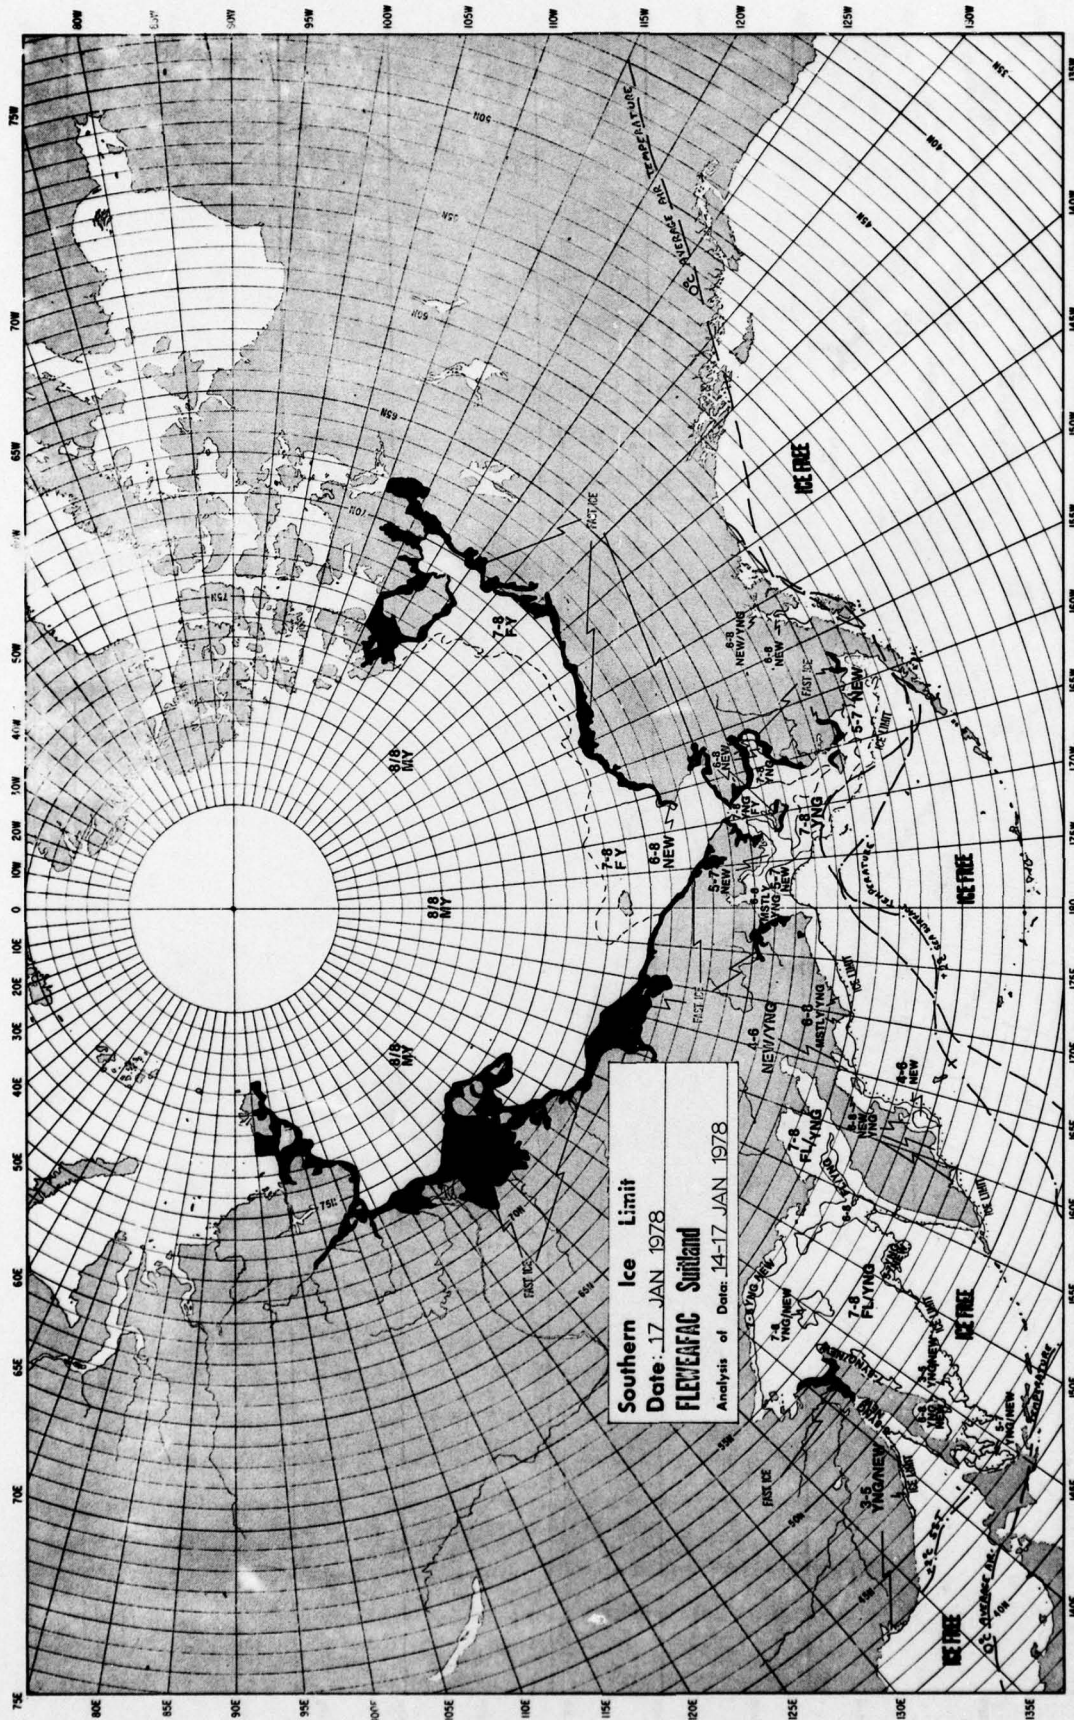

ICE LIMIT
 DETERMINED
 BY AIRCRAFT
 OBSERVATION

Southern Ice Limit
 Date: 21 NOVEMBER 1978
FLEWENAC **Suitland**
 Analysis of Data: 18-21 NOV 1978

Southern Ice Limit
Date: 28 NOVEMBER 1978
FLENEAC Suitland
 Analysis of Data: 25-28 NOV 1978

Southern Ice Limit
Date: 12 DECEMBER 1978
FLEVEAFAC Svalbard
 Analysis of Data 09-12 DEC.1978

Southern Ice Limit
Date: 19 DECEMBER 1978
FLEWEAFAC Suttland
 Analysis of Date: 16-18 DECEMBER 1978

Southern Ice Limit
Date: 26 DECEMBER 1978
FLEWEAFAC Sutherland
 Analysis of Data: 24-26 DEC. 1978

Southern Ice Limit
Date: 10 JAN 1978
FLEWELFAC Sutherland
Analysis of Data: 07-10 JAN 1978

Southern Ice Limit
 Date: 17 JAN 1978
FLEWCAFAC Suidland
 Analysis of Data: 14-17 JAN 1978

Southern Ice Limit
 Date: 24 JAN 1978
 FLEWELAC SURVEIL
 Analysis of Data: 21-23 JAN 1978