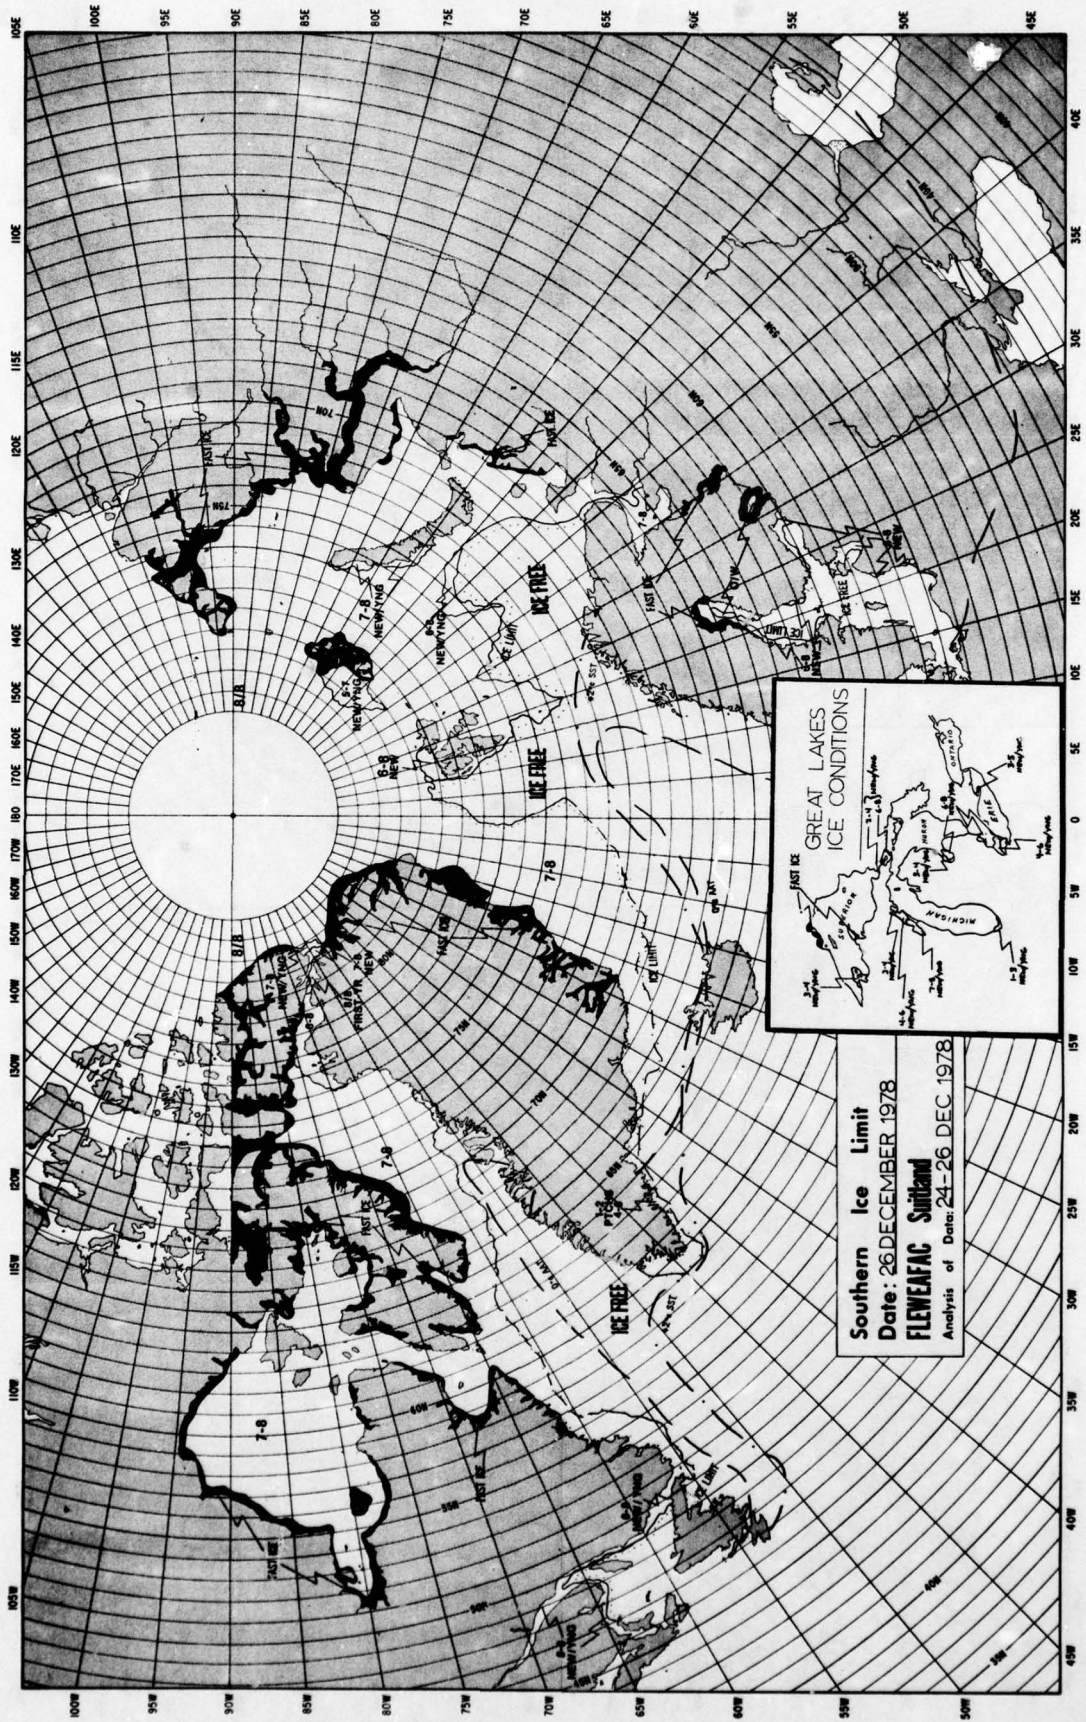

Southern Ice Limit
Date: 26 DECEMBER 1978
FLEWEAFAC Sutherland
Analysis of Data: 24-26 DEC. 1978