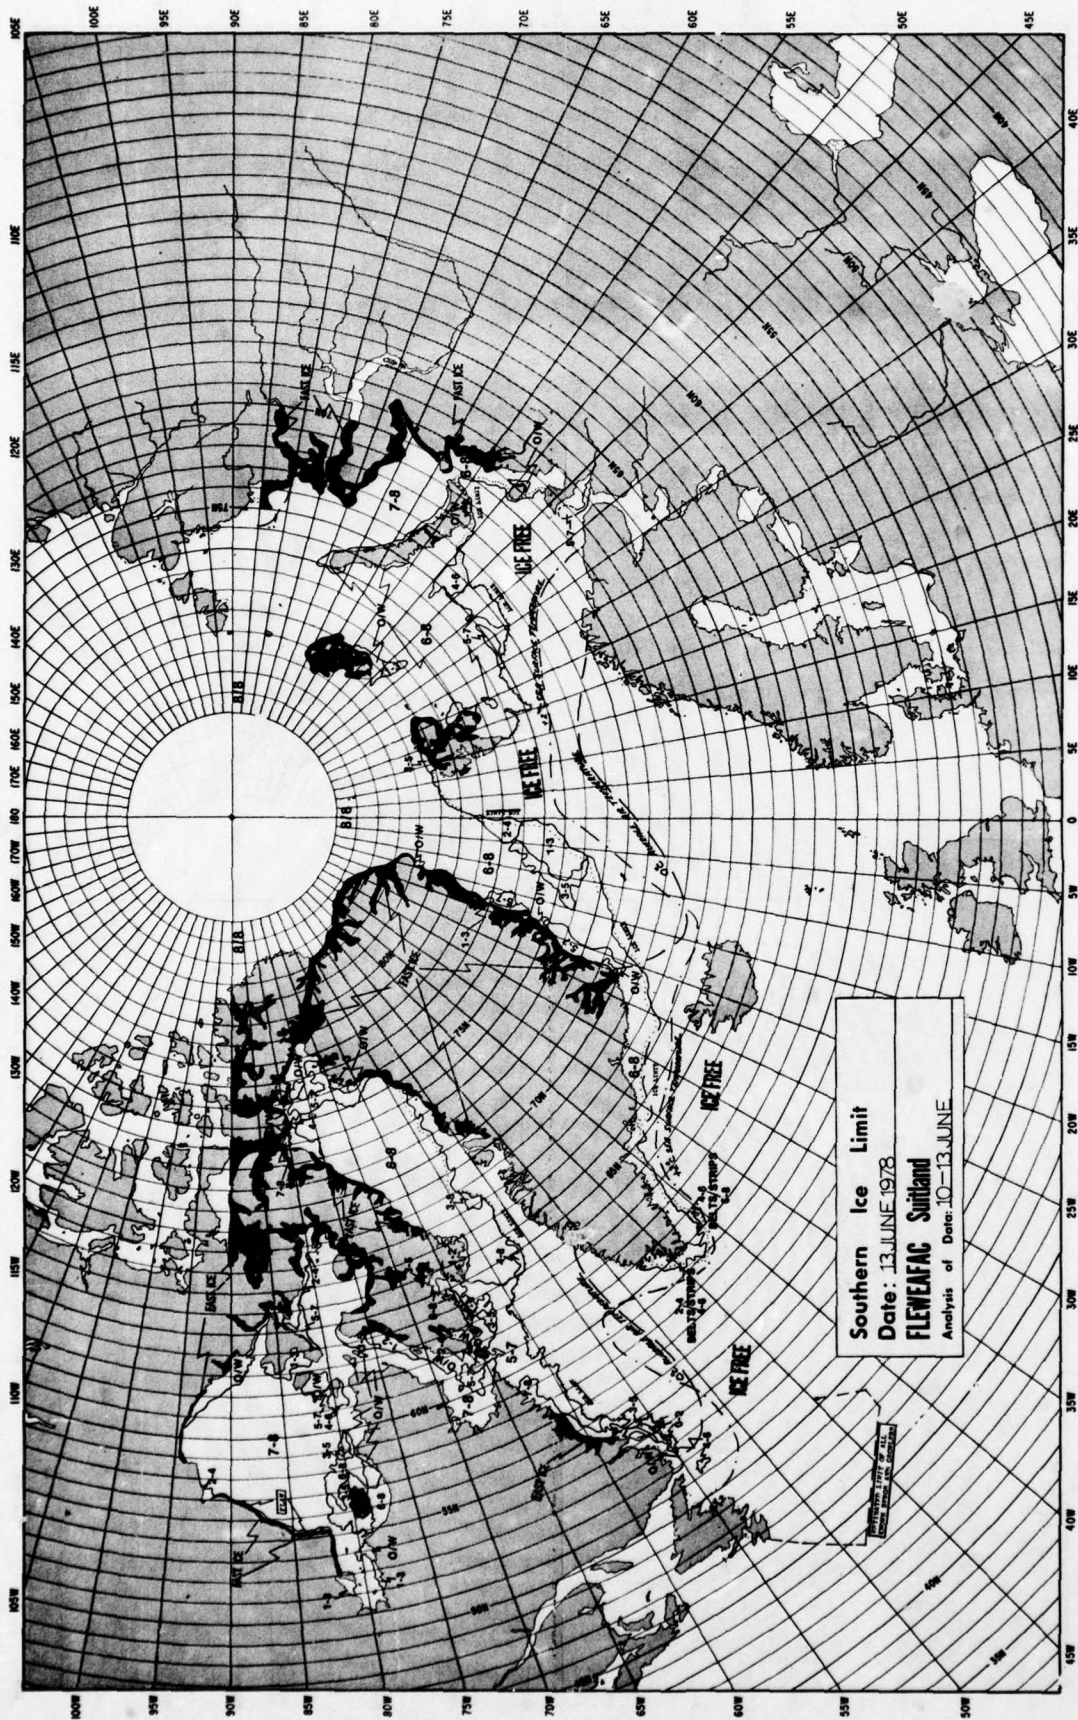

Southern Ice Limit
Date: 03 JANUARY 1978
FLEWENFAC Sutherland
 Analysis of Data 31 DEC 77 - 03 JAN 78

ANALYSIS OF DATA FROM THE
 FLEWENFAC SURVEY, ANTARCTIC
 RESEARCH CAMP, SUTHERLAND,
 AUSTRALIA, 1977-78

Southern Ice Limit
 Date: 11 APRIL 1978
FLENEFAC Svalbard
 Analysis of Data: 08-11 APRIL 1978

SCALE BAR
 DISTANCE IN NAUTICAL MILES

Southern Ice Limit
Date: 25 APR 1978
FLEWING SUTLAND
 Analysis of Date: 22-25 APR 1978

REPRODUCED FROM: G. HALL, 1978
 ARCTIC ICE LIMITS, 1978

Southern Ice Limit
Date: 30 MAY 1978
FLEWEAFAC Svalbard
Analysis of Data: 27-30 MAY 1978

0 50 100 150 200 250 300 350 400 450 500
Nautical Miles

Southern Ice Limit
Date: 06 JUNE 1978
FLEWEAFAC Sutherland
Analysis of Date: 03-06 JUNE 1978

Southern Ice Limit
Date: 27.JUNE.1978
FLEWENAC Sailed
Analysis of Data: 25-27.JUNE.1978

Southern Ice Limit
Date: 04 JULY 1978
FLEWEFAC **Suitland**
Analysis of Data: 01-04 JULY 1978

Southern Ice Limit
Date: 11 JULY 1978
FLEWEAFAC Svalbard
Analysis of Date: 08-11 JULY 1978