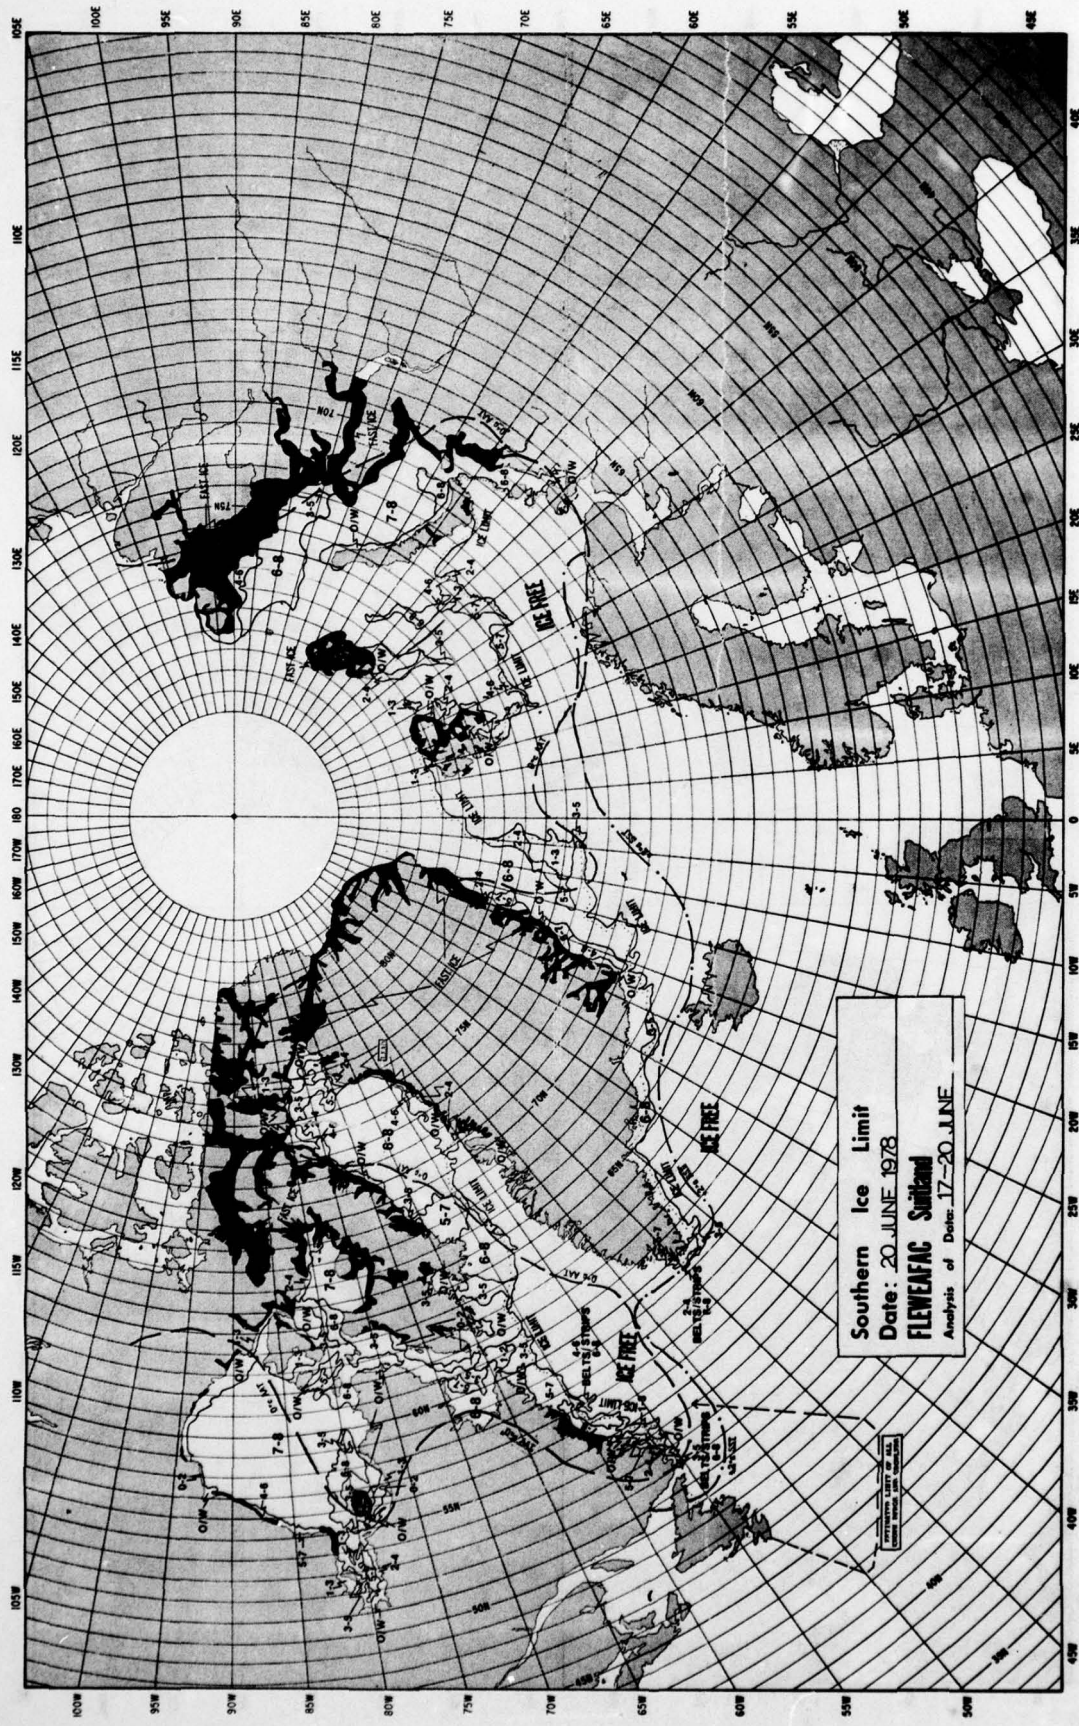

Southern Ice Limit
 Date: 11 APRIL 1978
FLENEFAC Svalbard
 Analysis of Data: 08-11 APRIL 1978

SCALE BAR
 DISTANCE IN NAUTICAL MILES

Southern Ice Limit
Date: 25 APR 1978
FLEWING SUTLAND
 Analysis of Date: 22-25 APR 1978

REPRODUCED FROM: G. HALL, 1978
 ARCTIC ICE LIMITS, 1978

Southern Ice Limit
Date: 30 MAY 1978
FLEWEAFAC Svalbard
Analysis of Data: 27-30 MAY 1978

0 50 100 150 200 250 300 350 400 450 500
Nautical Miles

Southern Ice Limit
Date: 06 JUNE 1978
FLEWEAFAC Sutherland
Analysis of Date: 03-06 JUNE 1978

Southern Ice Limit
Date: 27.JUNE.1978
FLEWENAC Sailed
Analysis of Data: 25-27.JUNE.1978

Southern Ice Limit
Date: 04 JULY 1978
FLEWEFAC **Suitland**
Analysis of Data: 01-04 JULY 1978

Southern Ice Limit
Date: 11 JULY 1978
FLEWEAFAC Svalbard
Analysis of Date: 08-11 JULY 1978

Southern Ice Limit
Date: 15 AUGUST 1978
FLEWEAFAC Sutherland
Analysis of Date: 10-15 AUGUST 1978

ICE FREE FOR THE ENTIRE YEAR IN THE ANTARCTIC WATERSHED

ICE TO 1000 FT

Southern Ice Limit
Date: 22 AUGUST 1978
FLEWEAFAC Sutherland
Analysis of Data: 19-22 AUGUST 1978