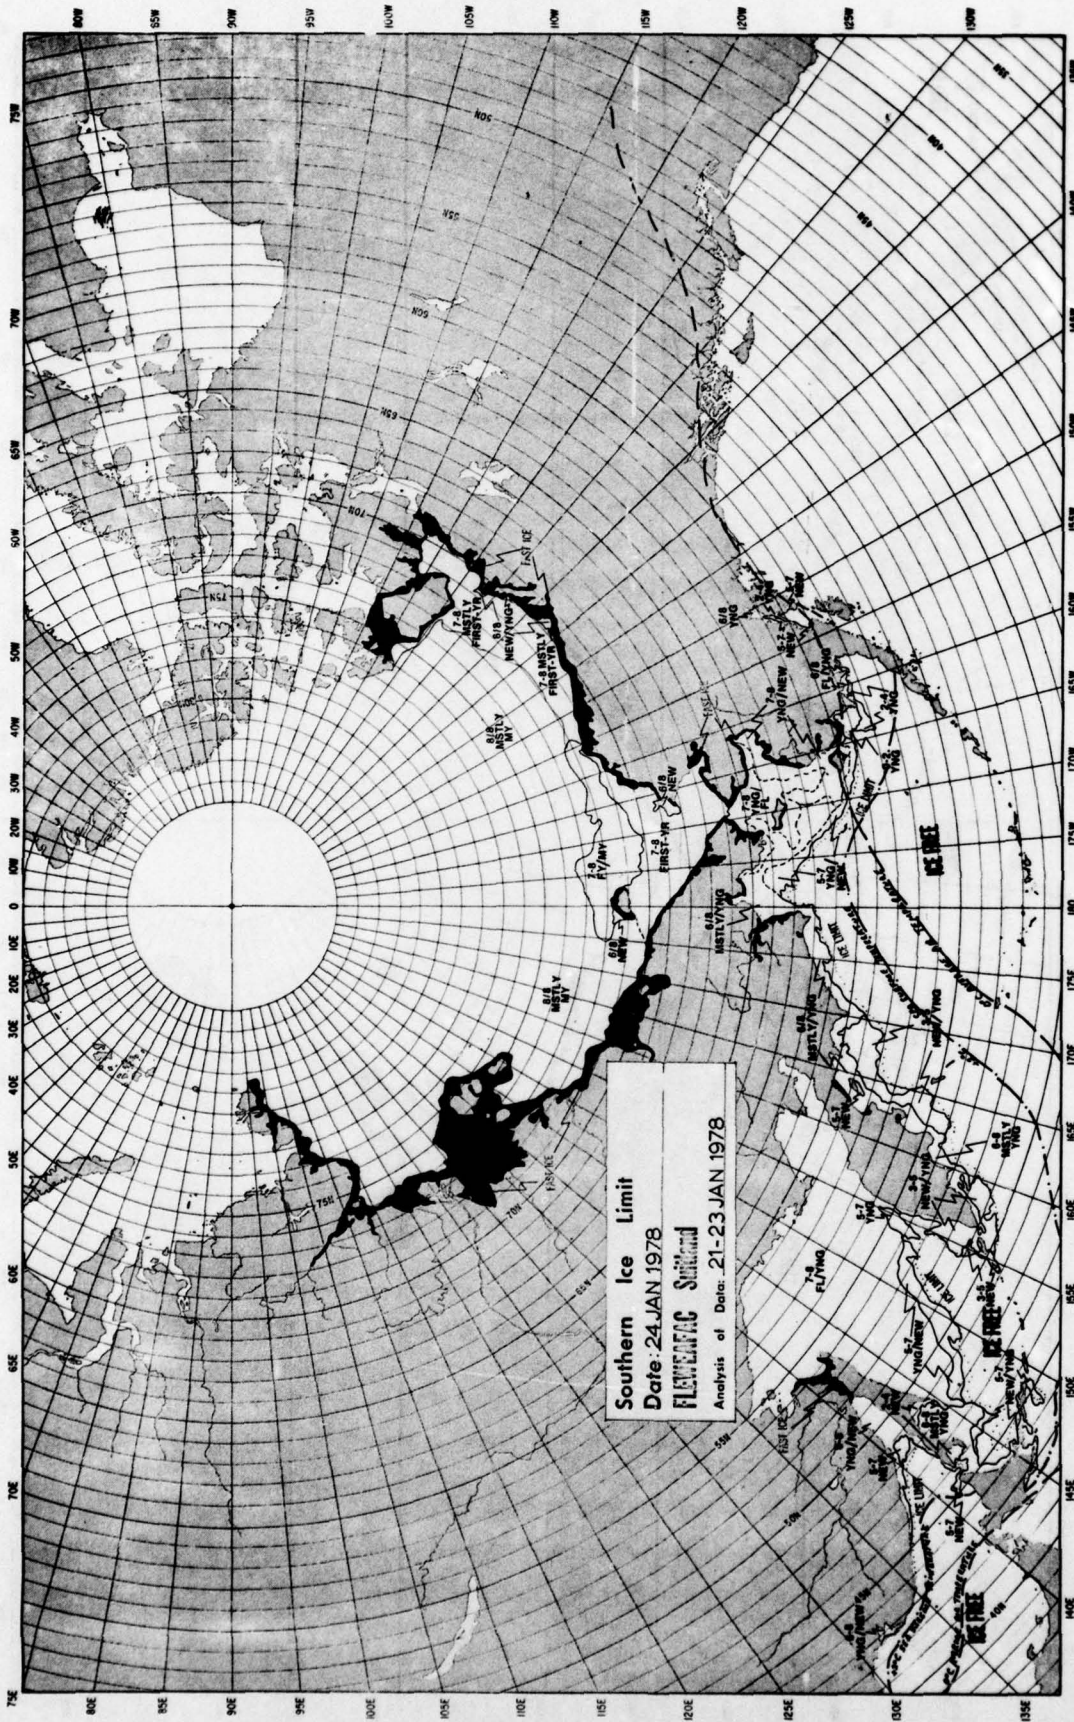

Southern Ice Limit
Date: 12 DECEMBER 1978
FLEVEAFAC Svalbard
 Analysis of Data 09-12 DEC.1978

Southern Ice Limit
Date: 19 DECEMBER 1978
FLEWEAFAC Suttland
 Analysis of Date: 16-18 DECEMBER 1978

Southern Ice Limit
Date: 26 DECEMBER 1978
FLEWEAFAC Sutherland
 Analysis of Data: 24-26 DEC. 1978

Southern Ice Limit
Date: 10 JAN 1978
FLEWELFAC Sutherland
Analysis of Data: 07-10 JAN 1978

Southern Ice Limit
 Date: 17 JAN 1978
FLEWCAFAC Suidland
 Analysis of Data: 14-17 JAN 1978

Southern Ice Limit
 Date: 24 JAN 1978
 FLEWELAC SURVEIL
 Analysis of Data: 21-23 JAN 1978