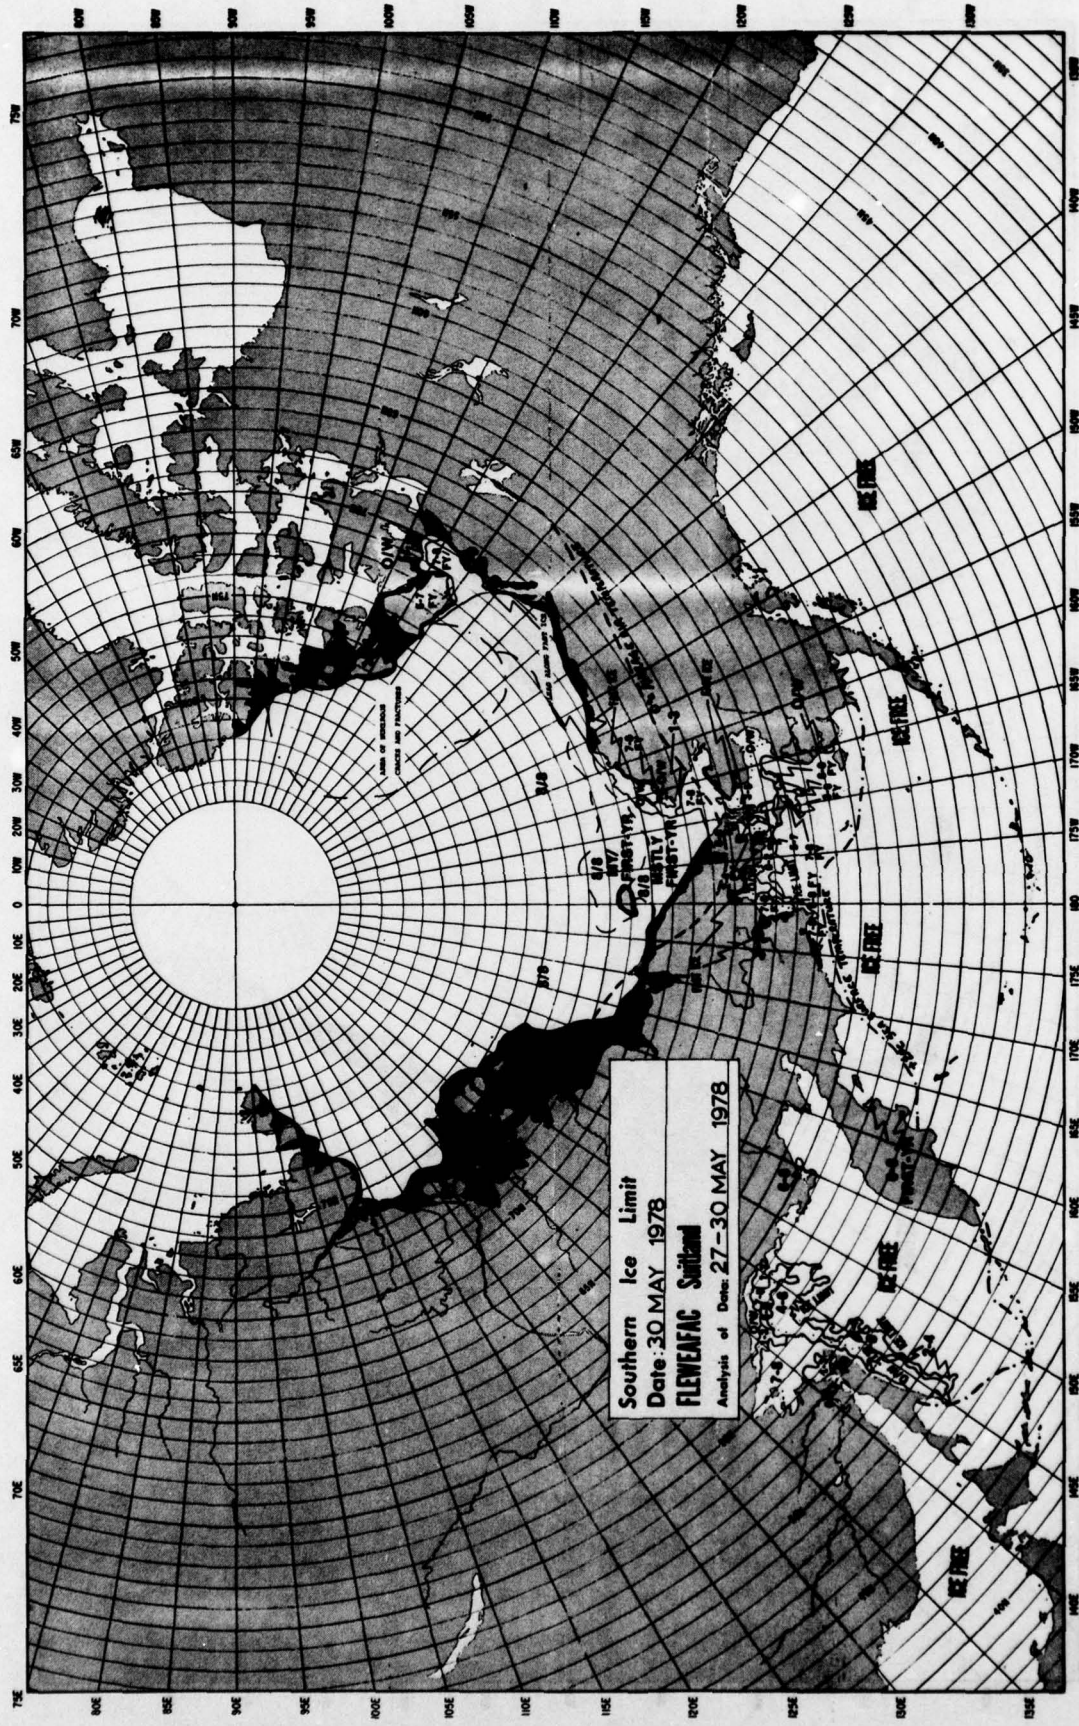

Southern Ice Limit
Date: 30 MAY 1978
FLEWEAFAC Sailed
Analysis of Dates: 27-30 MAY 1978

AREA OF OBSERVATION
CHANGES AND TRANSITIONS

AREA MARKED BY ICE

ICE FREE

ICE FREE

ICE FREE

ICE FREE

ICE FREE