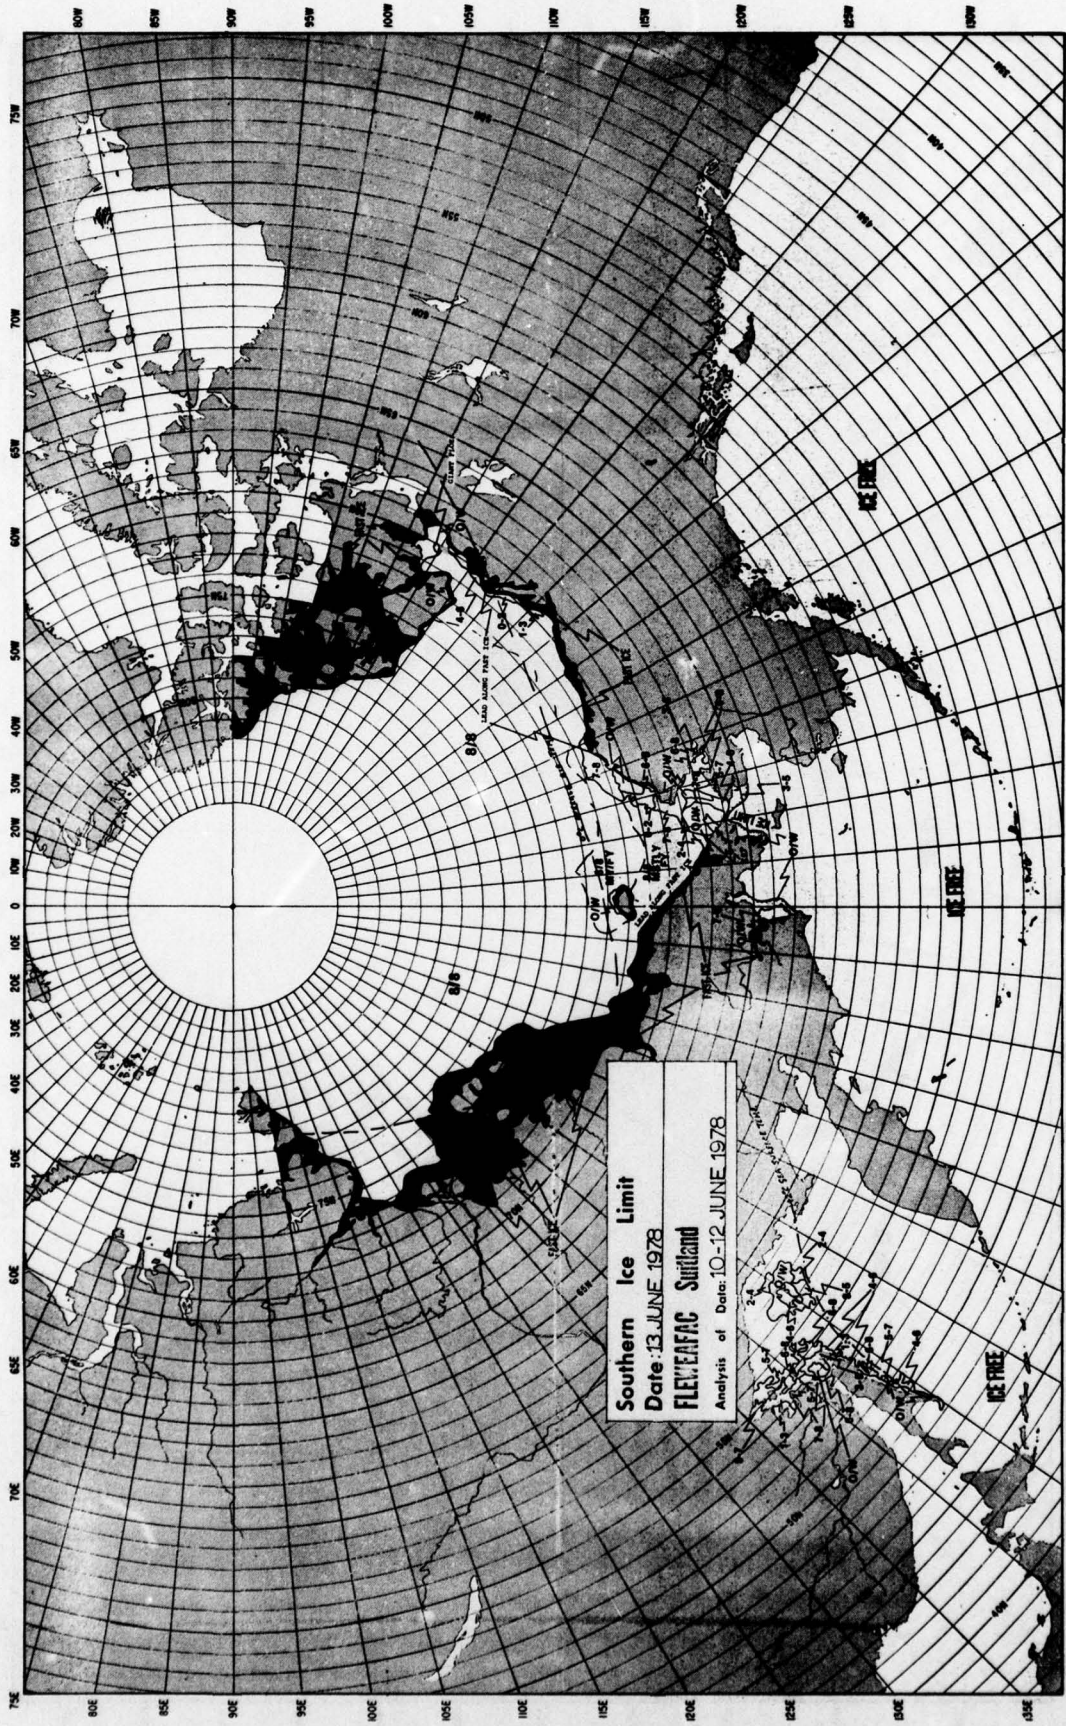

AREA OF OBSERVATION
CHANGES AND TRANSITIONS

AREA MARKED BY ICE

ICE FREE

ICE FREE

ICE FREE

ICE FREE

ICE FREE

Southern Ice Limit
Date: 06 JUNE 1978
FLEWEAFAC Svalbard
Analysis of Data: 03-05 JUNE 1978