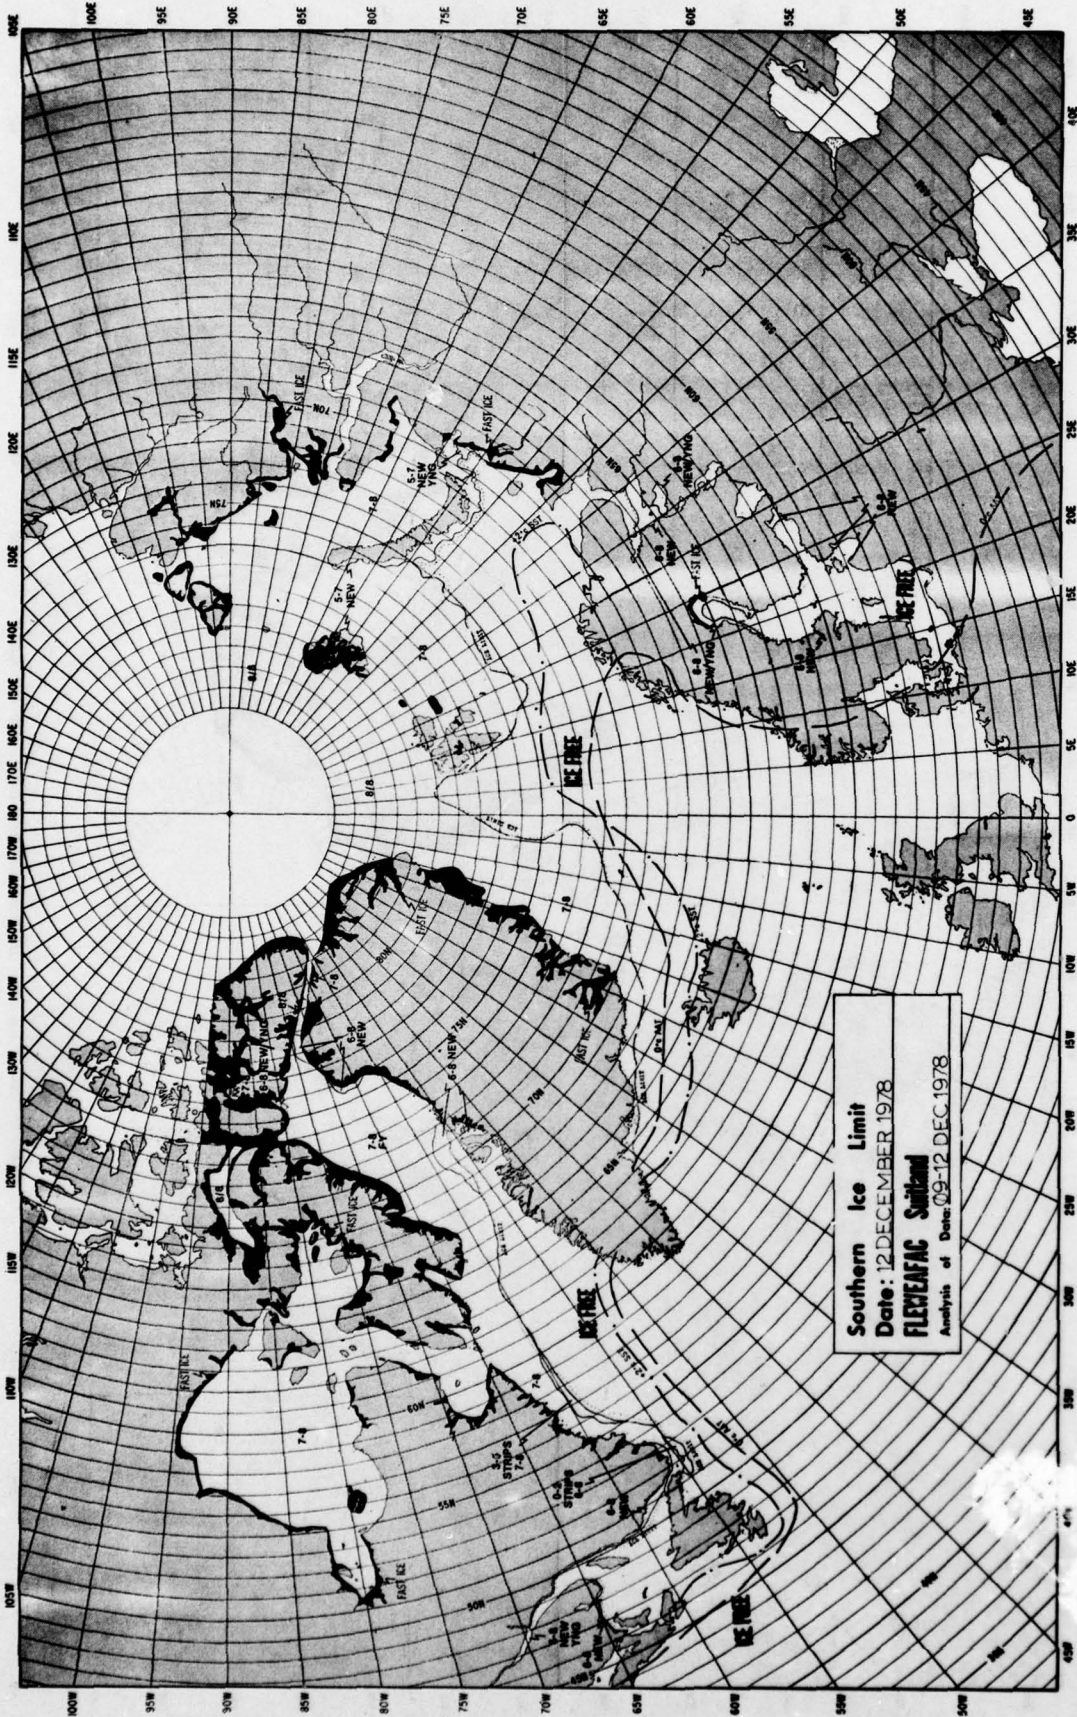

ICE FREE
1000 METERS

Southern Ice Limit
Date: 26 SEPTEMBER 1978
FLEWENFAC Svalbard
Analysis of Data: 23-26 SEPT. 1978

Southern Ice Limit
Date: 03 OCTOBER 1978
FLEWING SAILOR
Analysis of Data: 01:03 OCTOBER 78

Southern Ice Limit
Date: 10 OCTOBER 1978
FLEVENFAC Svalbard
Analysis of Data: 08-10 OCTOBER

Southern Ice Limit
Date: 07 NOVEMBER 1978
FLEWENAC Southwest
Analysis of Data: 05-07 NOV 1978

Southern Ice Limit
 Date: 14 NOVEMBER 1978
FLEWENAC Sailed
 Analysis of Date: 11-14 NOV 1978

ICE LIMIT
 DETERMINED
 BY AIRCRAFT
 OBSERVATION

Southern Ice Limit
 Date: 21 NOVEMBER 1978
FLEWENAC **Suitland**
 Analysis of Data: 18-21 NOV 1978

Southern Ice Limit
Date: 28 NOVEMBER 1978
FLENEAC Suitland
 Analysis of Data: 25-28 NOV 1978