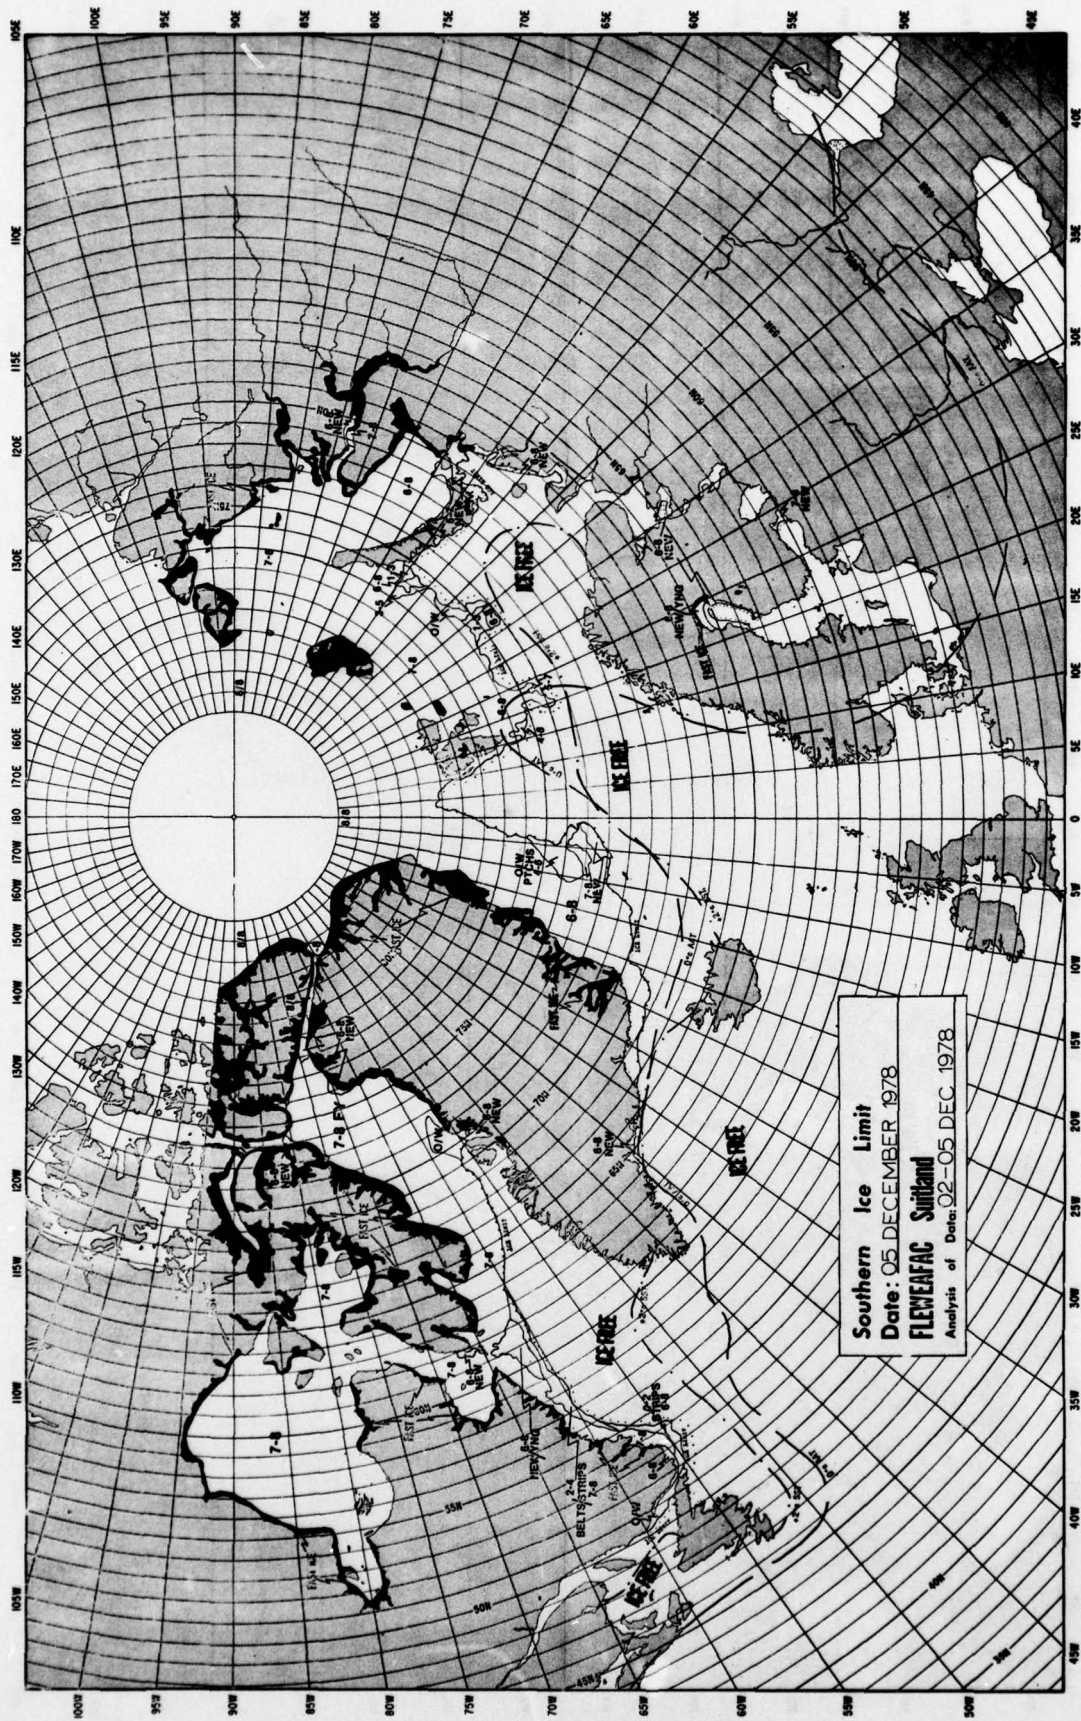

ICE FREE
1000 METERS

Southern Ice Limit
Date: 26 SEPTEMBER 1978
FLEWENFAC Svalbard
Analysis of Data: 23-26 SEPT. 1978

Southern Ice Limit
Date: 03 OCTOBER 1978
FLEWING SAILOR
Analysis of Data: 01:03 OCTOBER 78

Southern Ice Limit
Date: 10 OCTOBER 1978
FLEVENFAC Svalbard
Analysis of Data: 08-10 OCTOBER

Southern Ice Limit
Date: 07 NOVEMBER 1978
FLEWENAC Southwest
Analysis of Data: 05-07 NOV 1978

Southern Ice Limit
 Date: 14 NOVEMBER 1978
FLEWENAC Sailed
 Analysis of Date: 11-14 NOV 1978

ICE LIMIT
 DETERMINED
 BY AIRCRAFT
 OBSERVATION

Southern Ice Limit
 Date: 21 NOVEMBER 1978
FLEWENAC **Suitland**
 Analysis of Data: 18-21 NOV 1978

Southern Ice Limit
Date: 28 NOVEMBER 1978
FLENEAC Suitland
 Analysis of Data: 25-28 NOV 1978