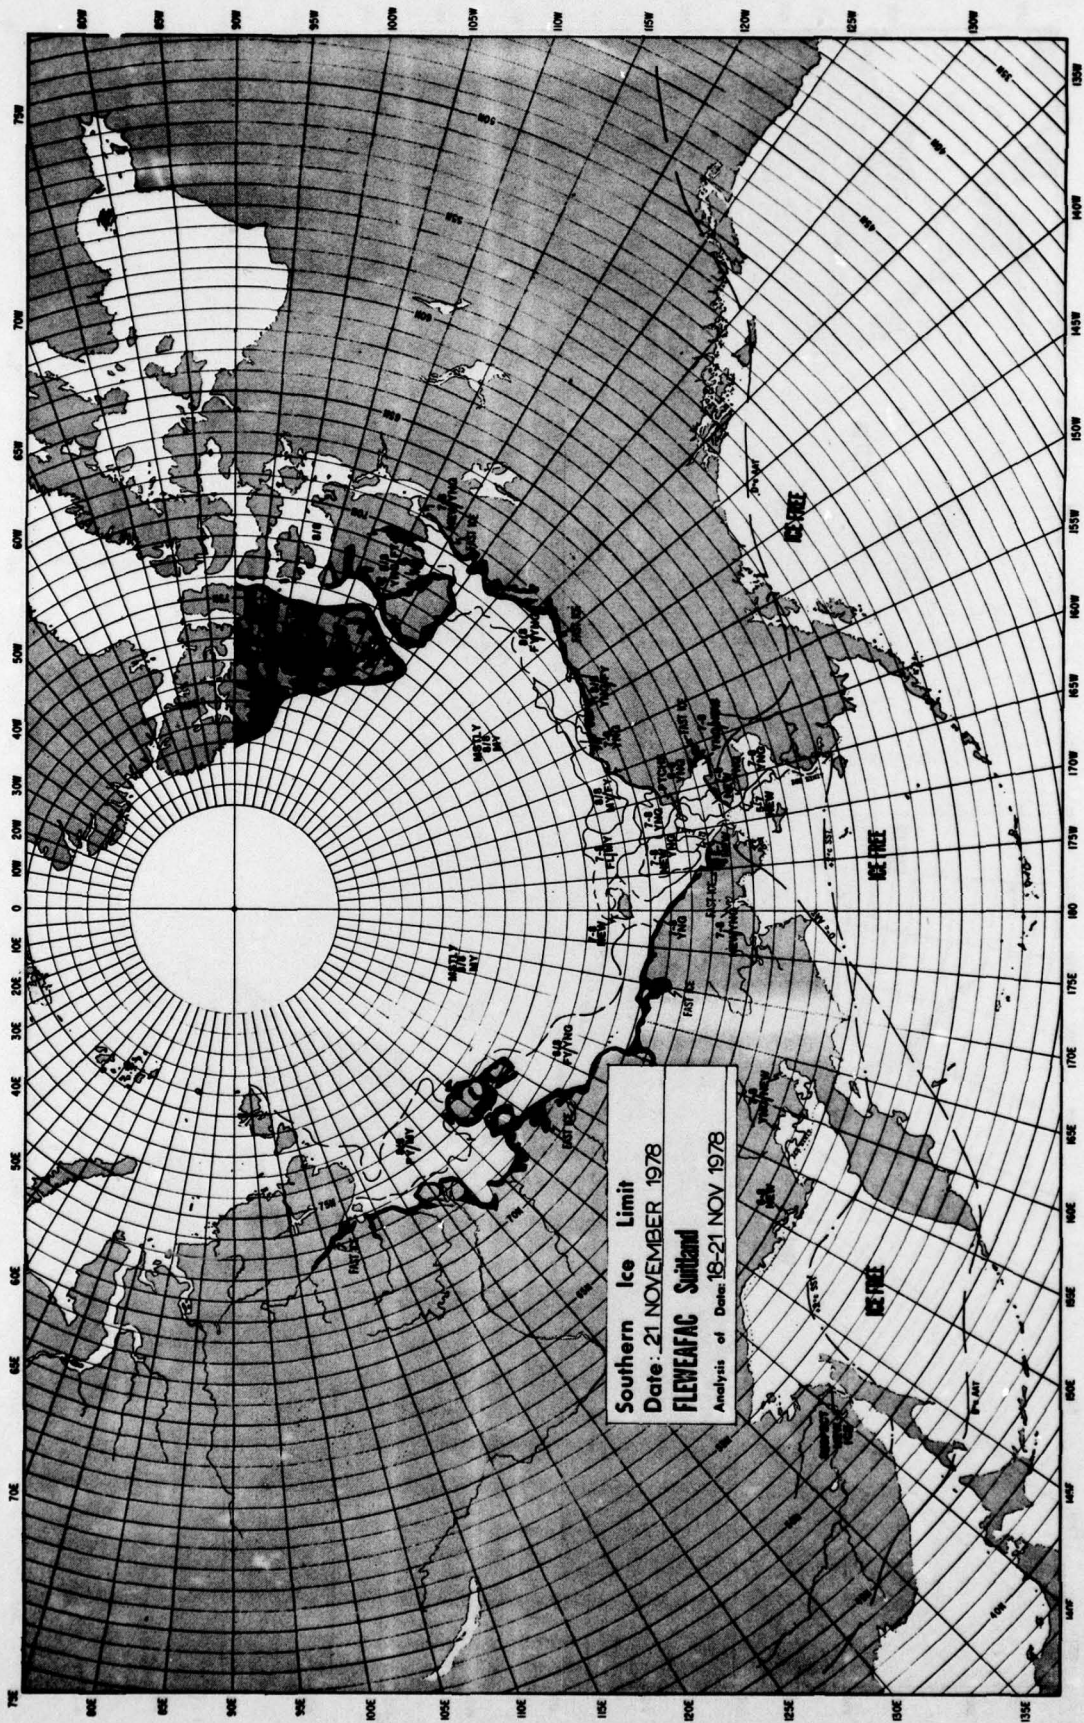

Southern Ice Limit
Date: 21 NOVEMBER 1978
FLEWEAFAC Suitland
Analysis of Data: 18-21 NOV 1978