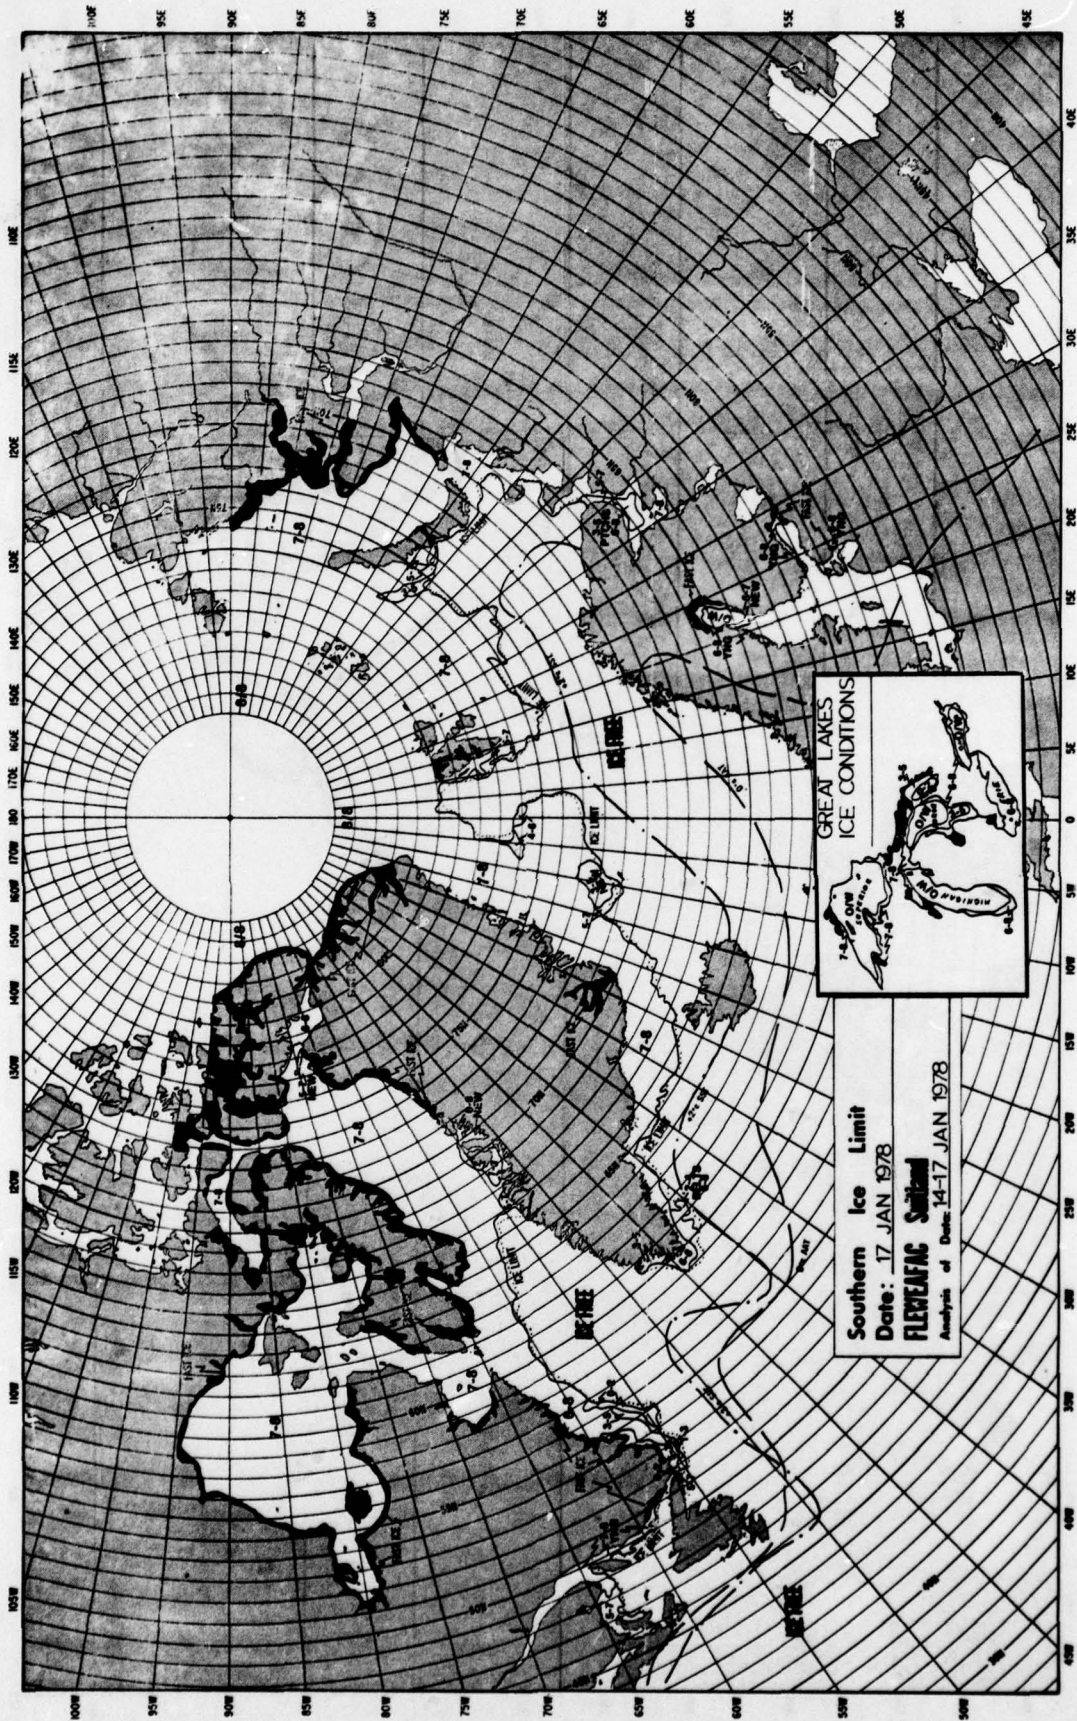

Southern Ice Limit
Date: 17 JAN 1978
FLEWELFAC *Suitland*
Analysis of Data: 14-17 JAN 1978