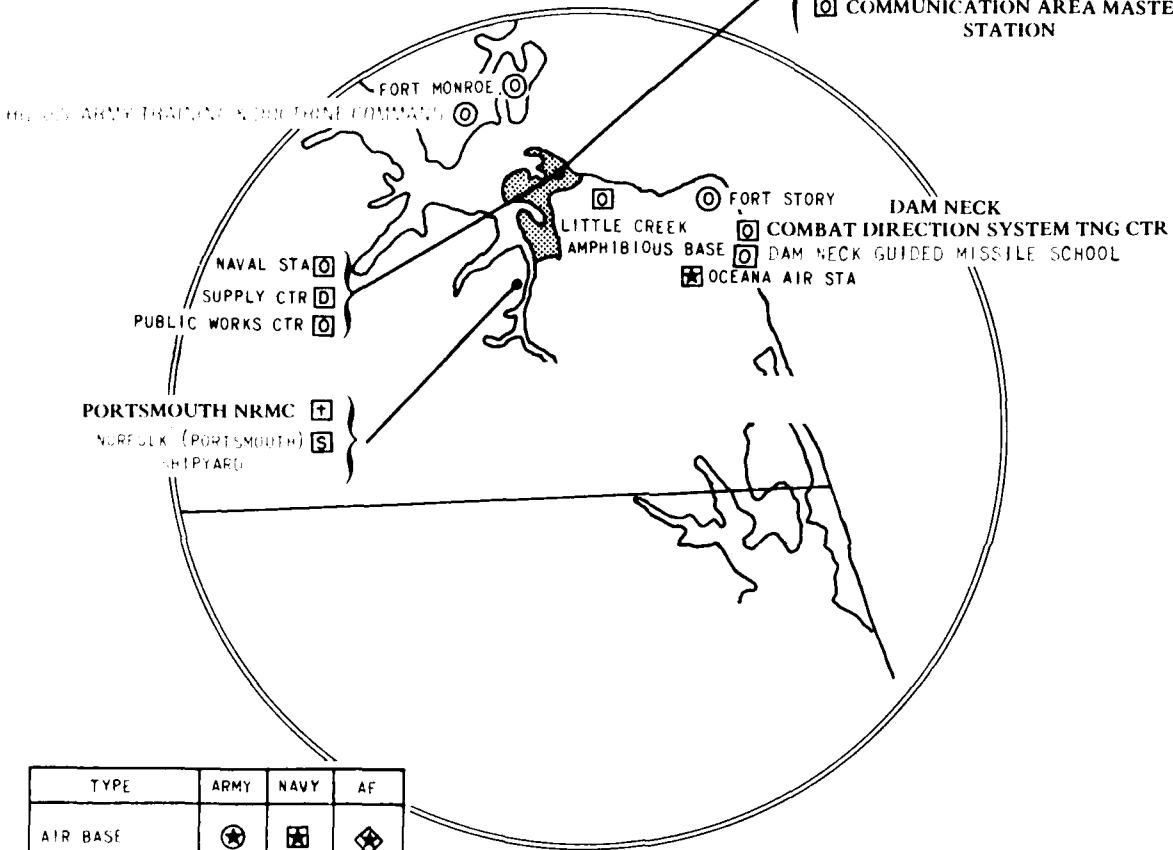

TYPE	ARMY	NAVY	AF
AIR BASE	⊠	⊠	⊠
HOSPITAL	⊠	⊠	⊠
SHIPYARDS & INDUSTRIAL	Ⓢ	Ⓢ	Ⓢ
OTHER (HQS.; TRAINING; ETC.)	⊠	⊠	⊠
DEPOT & SUPPLY	⊠	⊠	⊠

30 JUNE 1976
MAP 49

WASHINGTON

TYPE	ARMY	NAVY	AF
AIR BASE	★	✈	✈
HOSPITAL	⊕	⊕	⊕
SHIPYARDS & INDUSTRIAL	Ⓢ	Ⓢ	Ⓢ
OTHER 'HQS.; TRAINING; ETC.)	⊙	⊙	⊙
DEPOT & SUPPLY	ⓓ	ⓓ	ⓓ