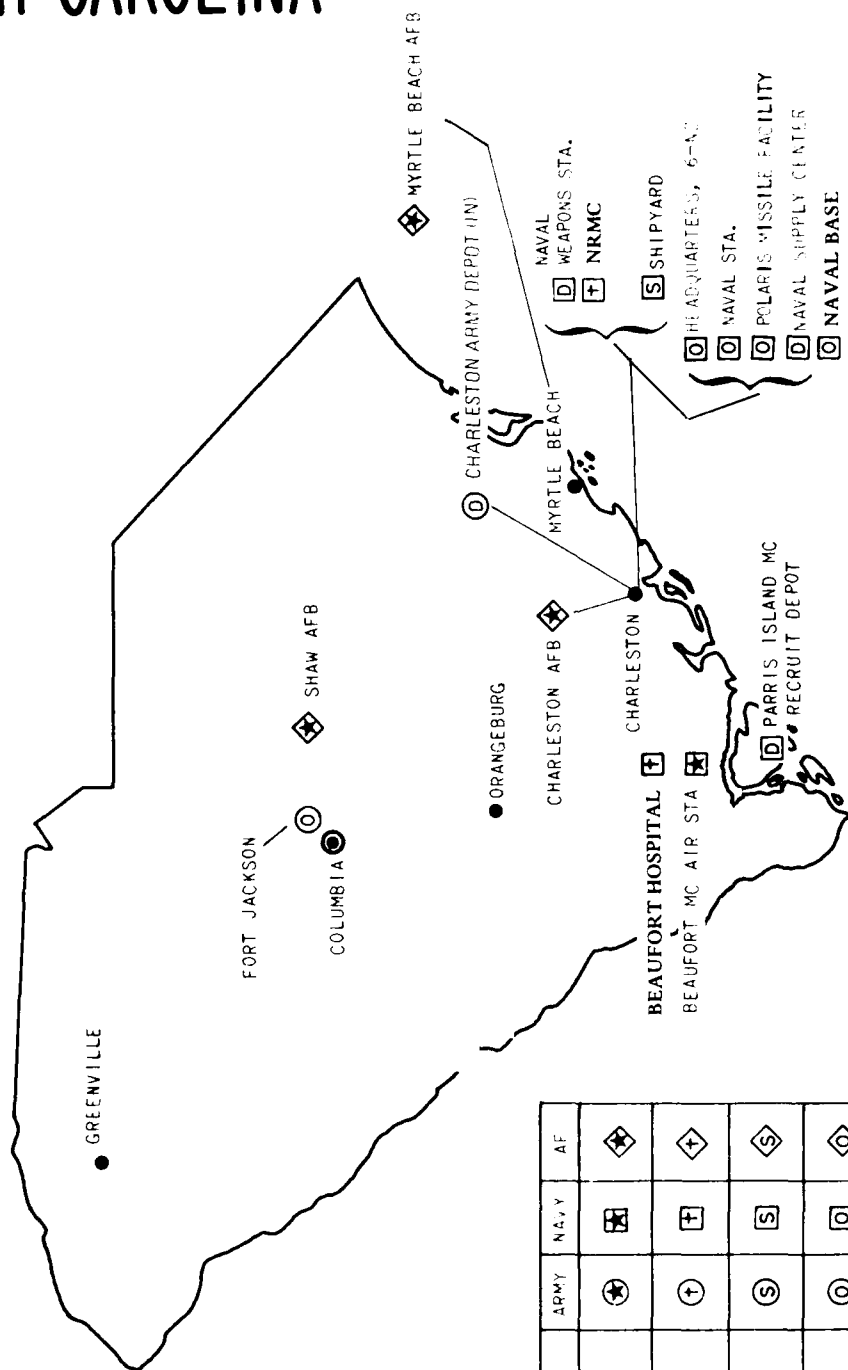

SOUTH CAROLINA

TYPE	ARMY	NAVY	AF
AIR BASE	✱	✱	✱
HOSPITAL	⊕	⊕	⊕
SHIPYARDS & INDUSTRIAL	Ⓢ	Ⓢ	Ⓢ
OTHER (HQS.; TRAINING; ETC.)	⊙	⊙	⊙
DEPOT & SUPPLY	Ⓛ	Ⓛ	Ⓛ

30 JUNE 1976
MAP 42

- Ⓛ CHARLESTON ARMY DEPOT (IN)
- Ⓛ MYRTLE BEACH AFB
- Ⓛ CHARLESTON AFB
- Ⓛ ORANGEBURG
- Ⓛ SHAW AFB
- Ⓛ FORT JACKSON
- Ⓛ COLUMBIA
- Ⓛ BEAUFORT HOSPITAL
- Ⓛ BEAUFORT MC AIR STA
- Ⓛ PARRIS ISLAND MC
- Ⓛ RECRUIT DEPOT
- Ⓛ MYRTLE BEACH
- Ⓛ NAVAL WEAPONS STA.
- Ⓛ NRMC
- Ⓛ SHIPYARD
- Ⓛ HEADQUARTERS, 6-AC
- Ⓛ NAVAL STA.
- Ⓛ POLARIS MISSILE FACILITY
- Ⓛ NAVAL SUPPLY CENTER
- Ⓛ NAVAL BASE