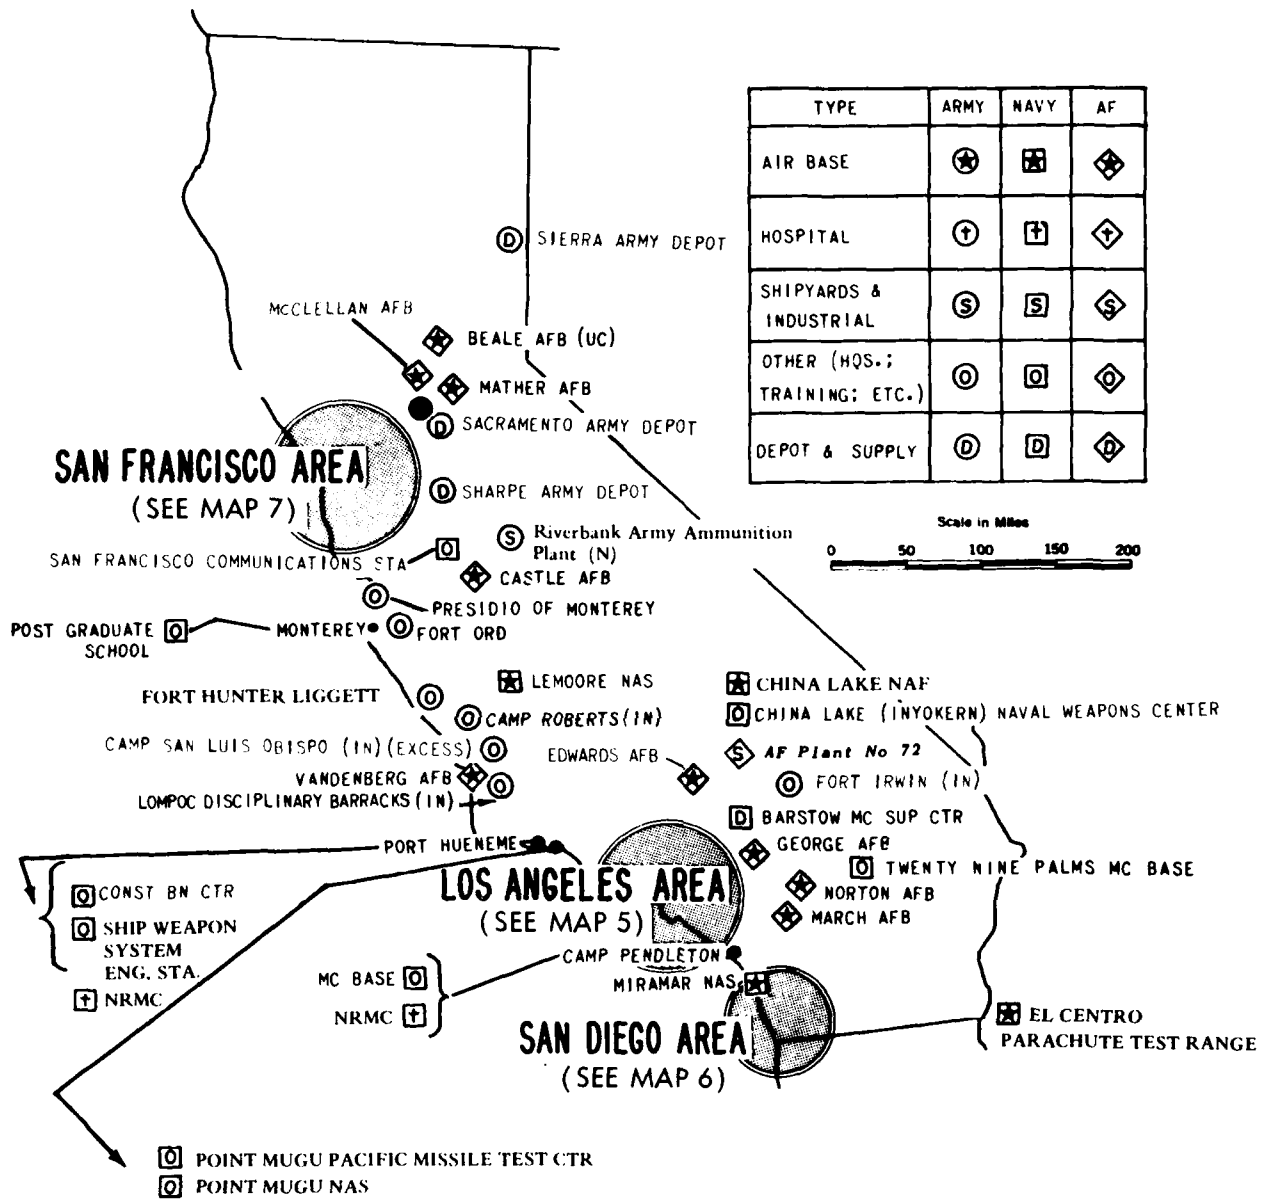

CALIFORNIA

30 JUNE 1976
MAP 4