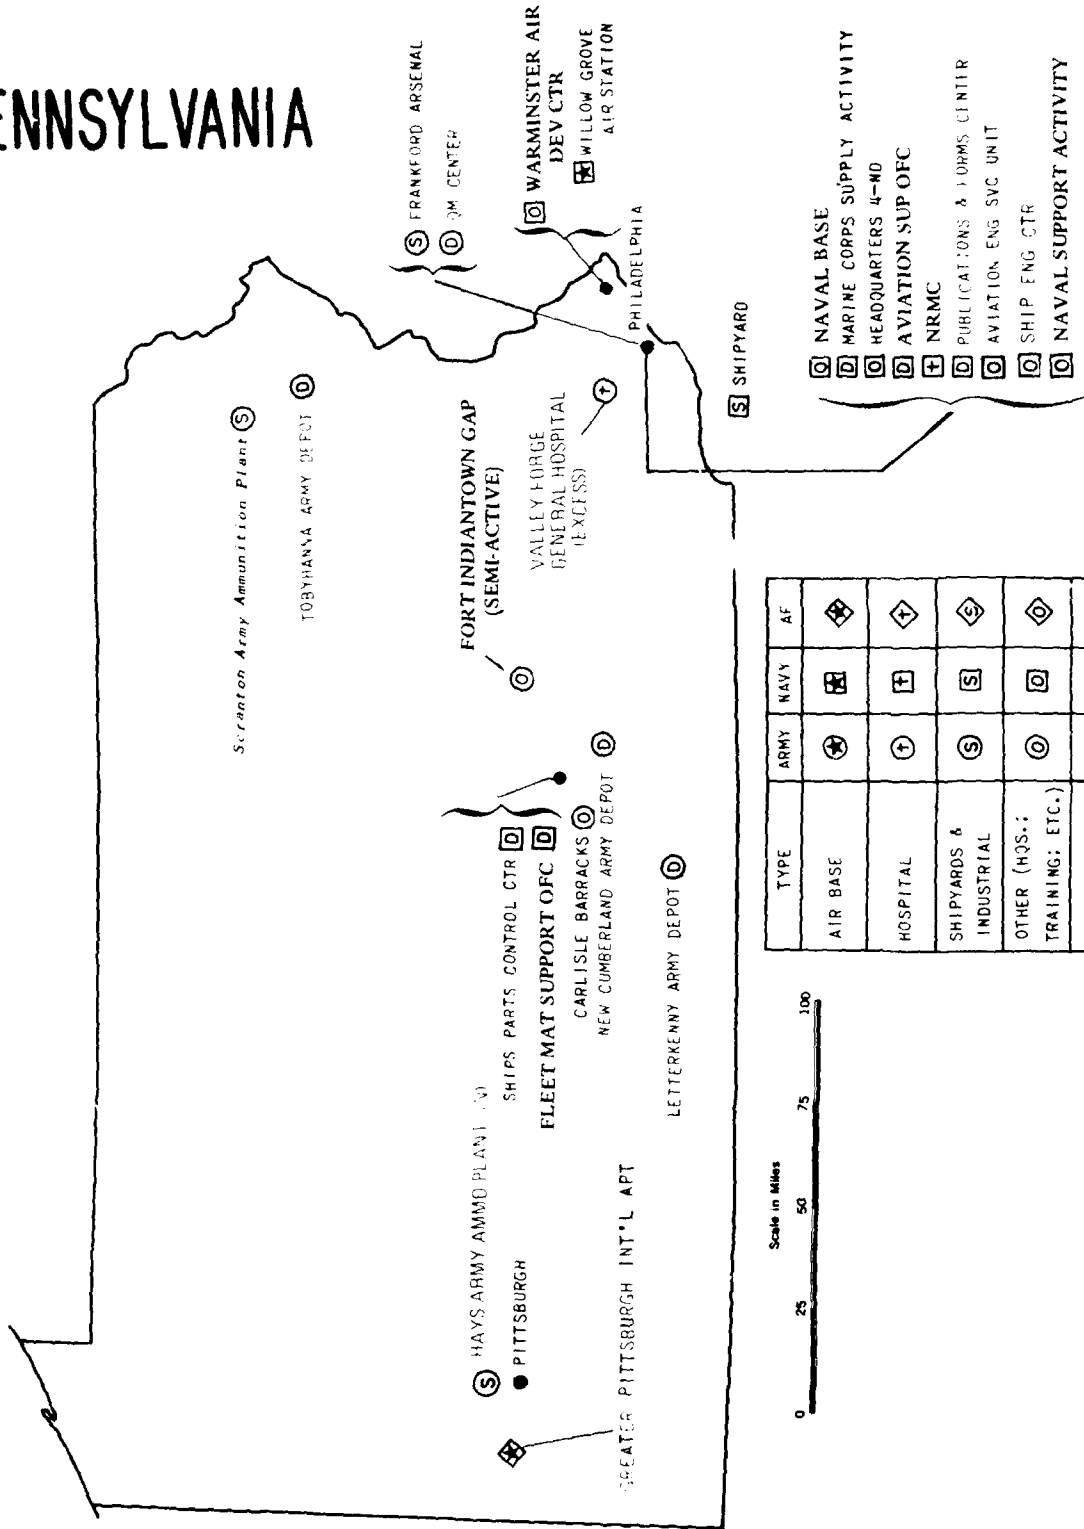

PENNSYLVANIA

TYPE	ARMY	NAVY	AF
AIR BASE	(S)	(S)	(S)
HOSPITAL	(T)	(T)	(T)
SHIPYARDS & INDUSTRIAL	(S)	(S)	(S)
OTHER (HQS., TRAINING, ETC.)	(D)	(D)	(D)
DEPOT & SUPPLY	(D)	(D)	(D)

30 JUNE 1976
MAP 40