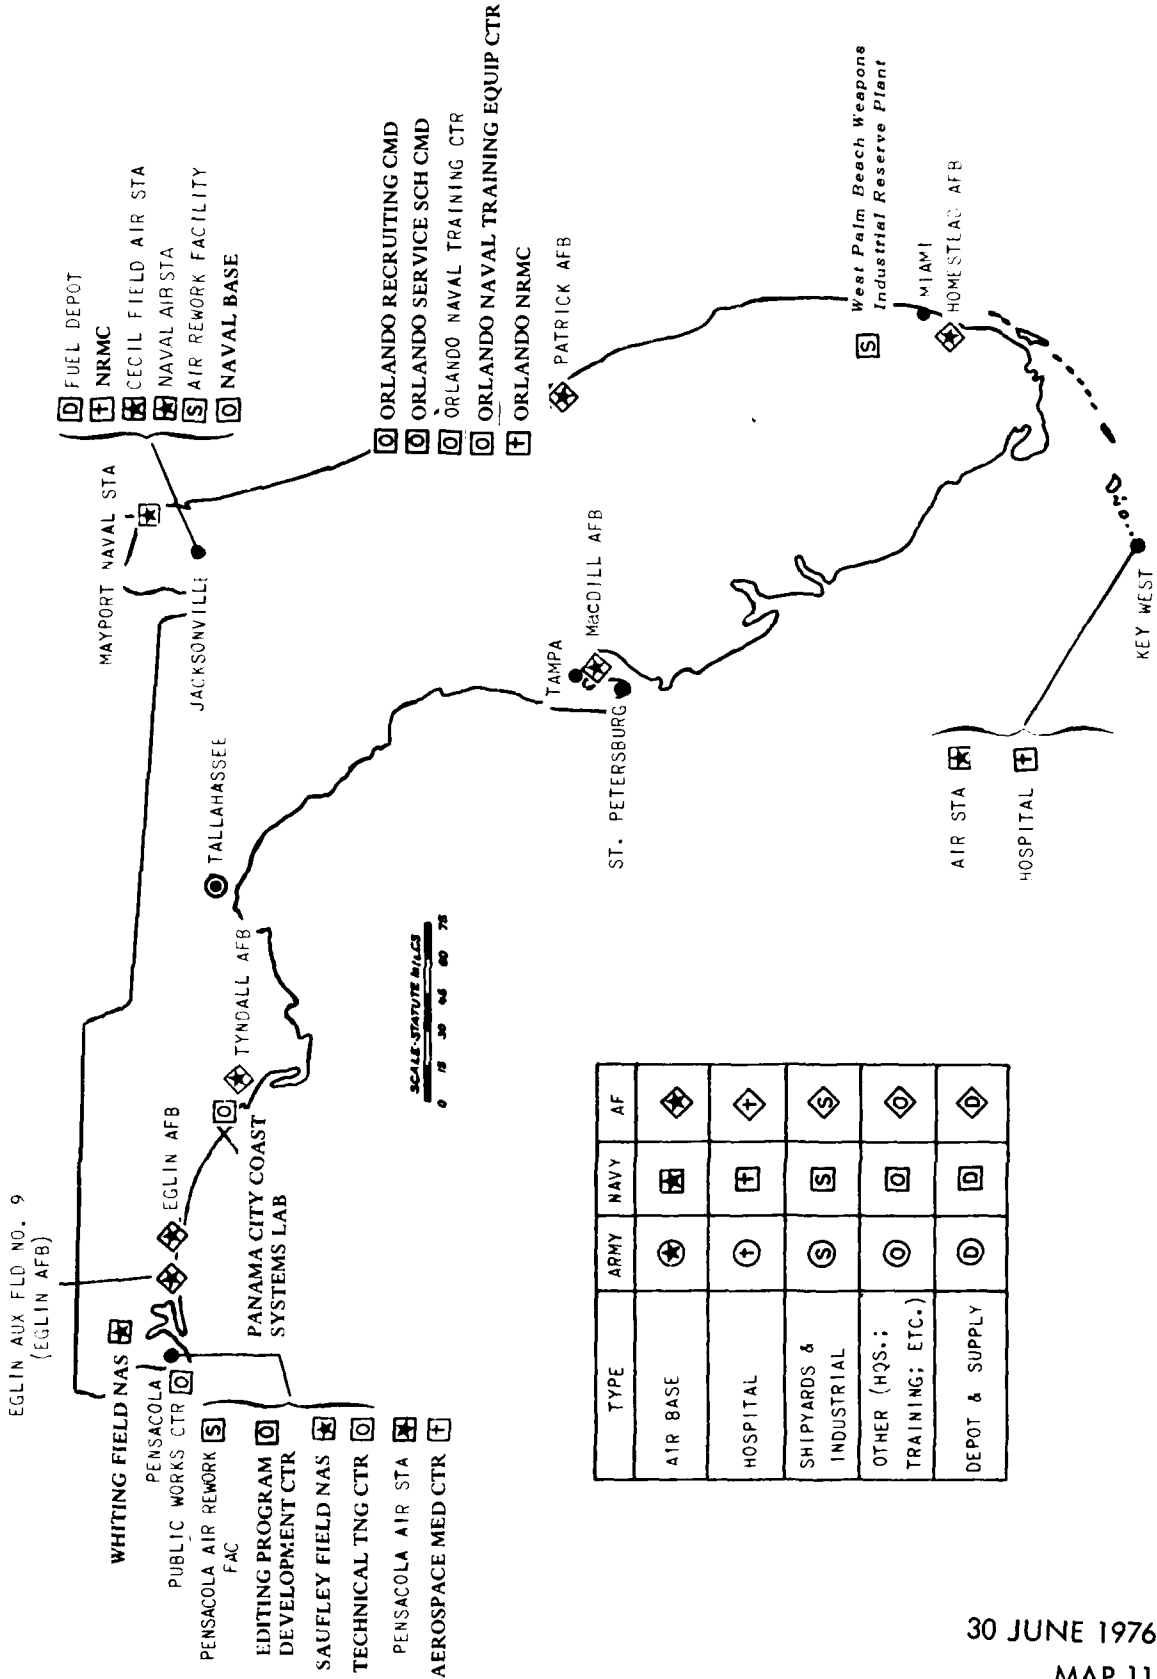

30 JUNE 1976
 MAP 9

DELAWARE

TYPE	ARMY	NAVY	AF
AIR BASE	⊕	⊞	⊠
HOSPITAL	⊕	⊞	⊠
SHIPYARDS & INDUSTRIAL	Ⓢ	Ⓢ	Ⓢ
OTHER (HQS.; TRAINING; ETC.)	⊙	⊙	⊙
DEPOT & SUPPLY	Ⓣ	Ⓣ	Ⓣ

30 JUNE 1976
MAP 10

FLORIDA

30 JUNE 1976
MAP 11