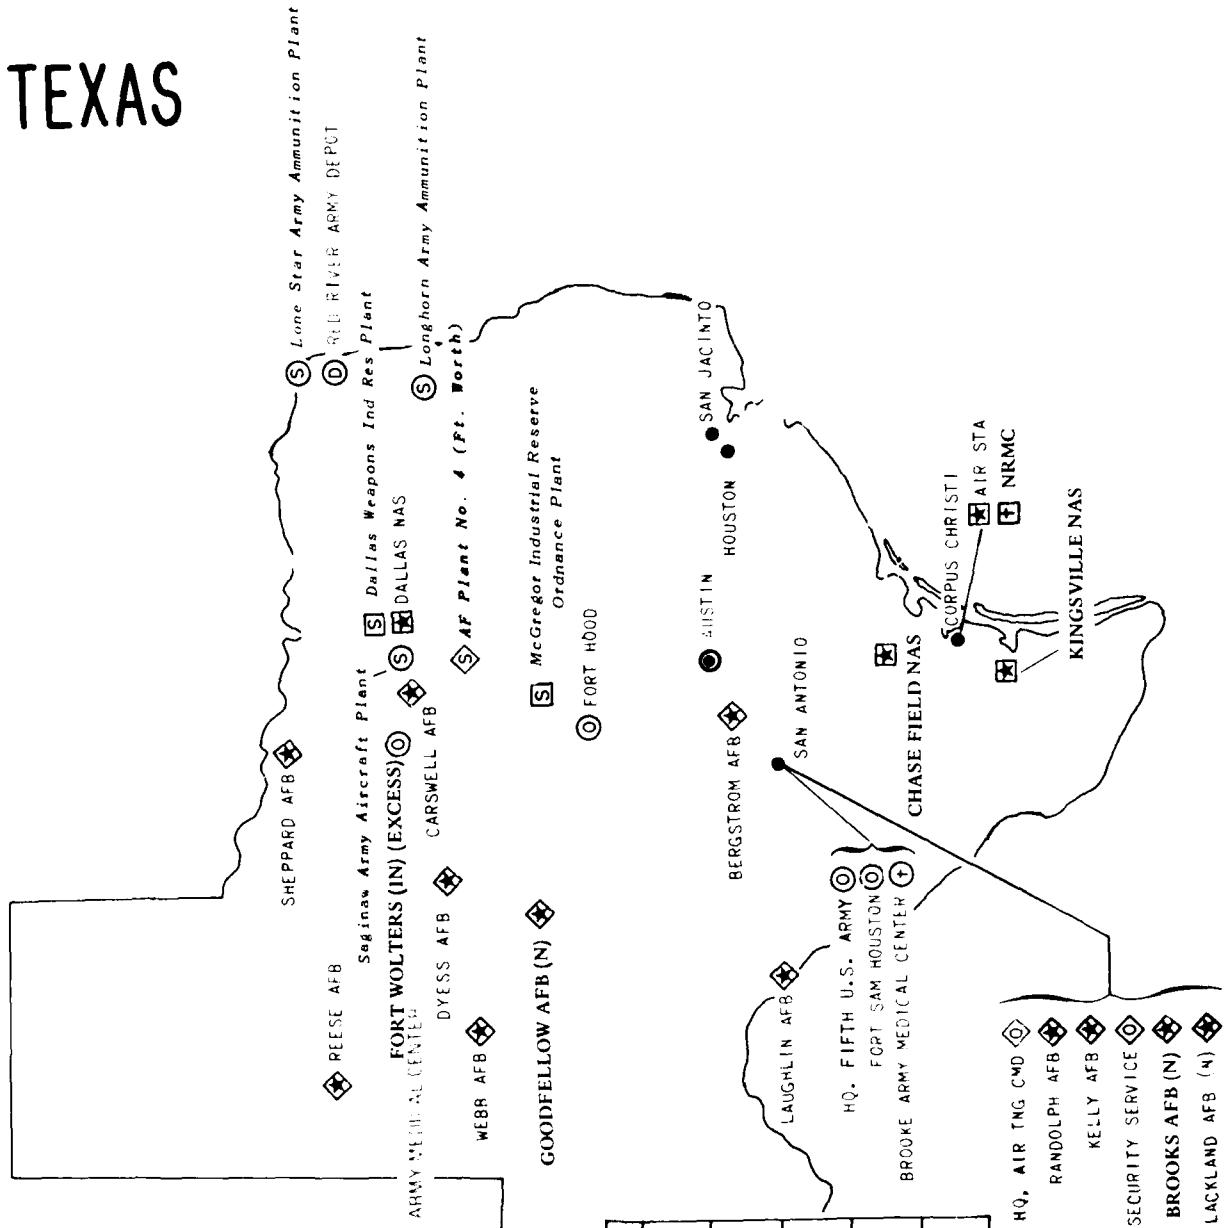

TEXAS

TYPE	SRM	NAVY	AF
AIR BASE	(S)	(N)	(D)
HOSPITAL	(+)	(+)	(+)
HEADQUARTERS	(S)	(S)	(S)
INDUSTRIAL	(O)	(O)	(O)
OTHER (POST, TRAINING, ETC.)	(O)	(O)	(O)
DEPOT & SUPPLY	(O)	(O)	(O)

30 JUNE 1976
MAP 45

HQ, USAF SECURITY SERVICE

- HQ, AIR TNG CMD
- RANDOLPH AFB
- KELLY AFB
- BROOKS AFB (N)
- LACKLAND AFB (N)

BROOKE ARMY MEDICAL CENTER

HQ, FIFTH U.S. ARMY
FORT SAM HOUSTON

LAUGHLIN AFB

BERGSTROM AFB

AUSTIN

HOUSTON

SAN JACINTO

McGregor Industrial Reserve Ordnance Plant

FORT HOOD

GOODFELLOW AFB (N)

WEBR AFB

DYESS AFB

FORT WOLTERS (IN) (EXCESS)

CARSWELL AFB

Saginaw Army Aircraft Plant

DALLAS WEAPONS IND RES PLANT

DALLAS WAS

AF Plant No. 4 (Ft. Worth)

Longhorn Army Ammunition Plant

OLD RIVER ARMY DEPOT

Lone Star Army Ammunition Plant

SHEPPARD AFB

CORPUS CHRISTI
AIR STA
NRMC

KINGSVILLE NAS

CHASE FIELD NAS

SAN ANTONIO