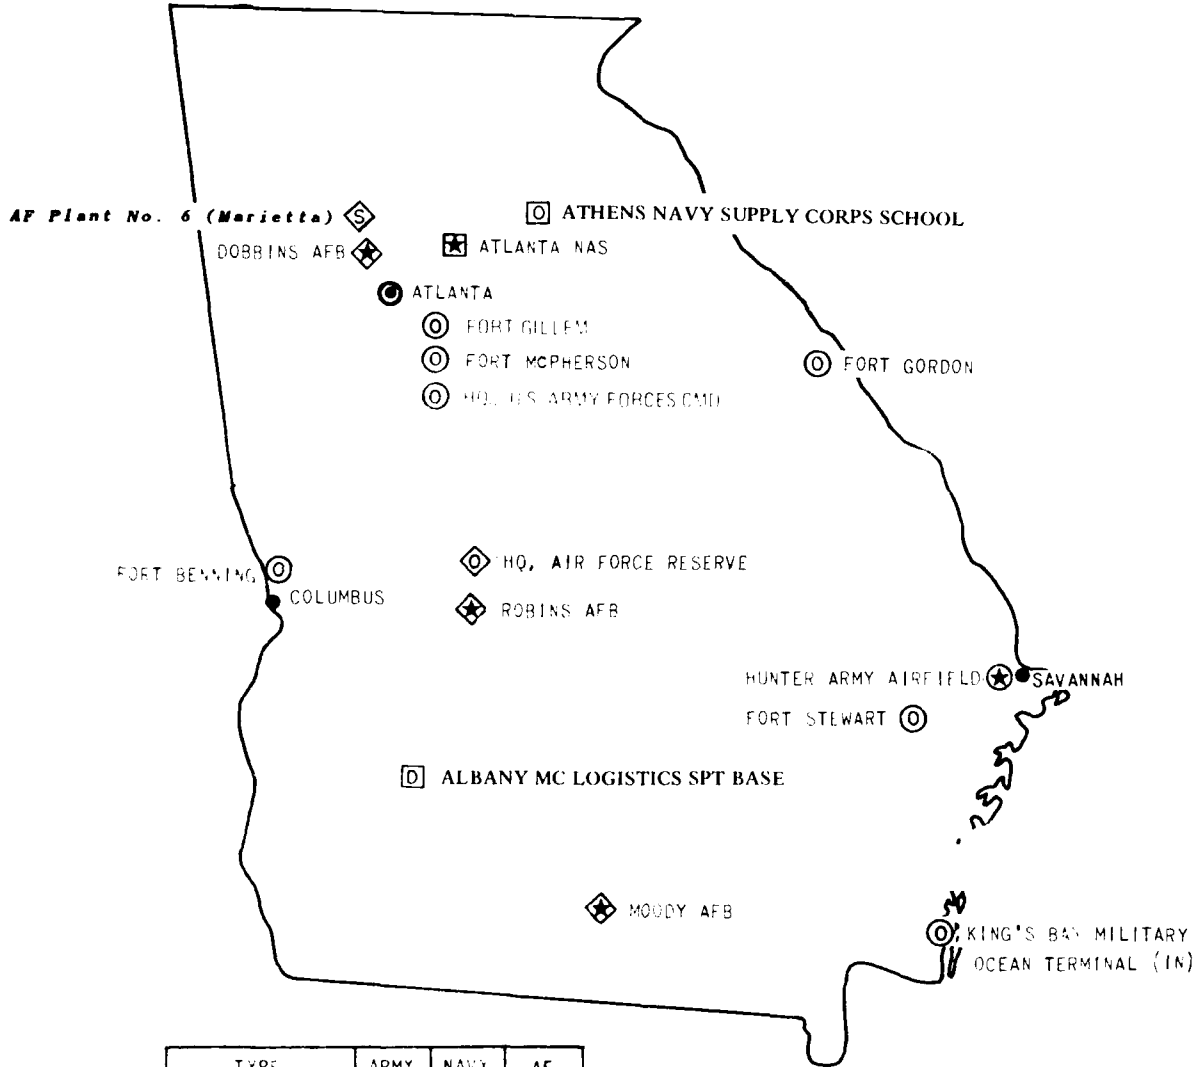

GEORGIA

TYPE	ARMY	NAVY	AF
AIR BASE	✳	✳	✳
HOSPITAL	⊕	⊕	⊕
SHIPYARDS & INDUSTRIAL	Ⓢ	Ⓢ	Ⓢ
OTHER (HQ'S; TRAINING; ETC.)	⊙	⊙	⊙
DEPOT & SUPPLY	ⓓ	ⓓ	ⓓ

30 JUNE 1976
MAP 12