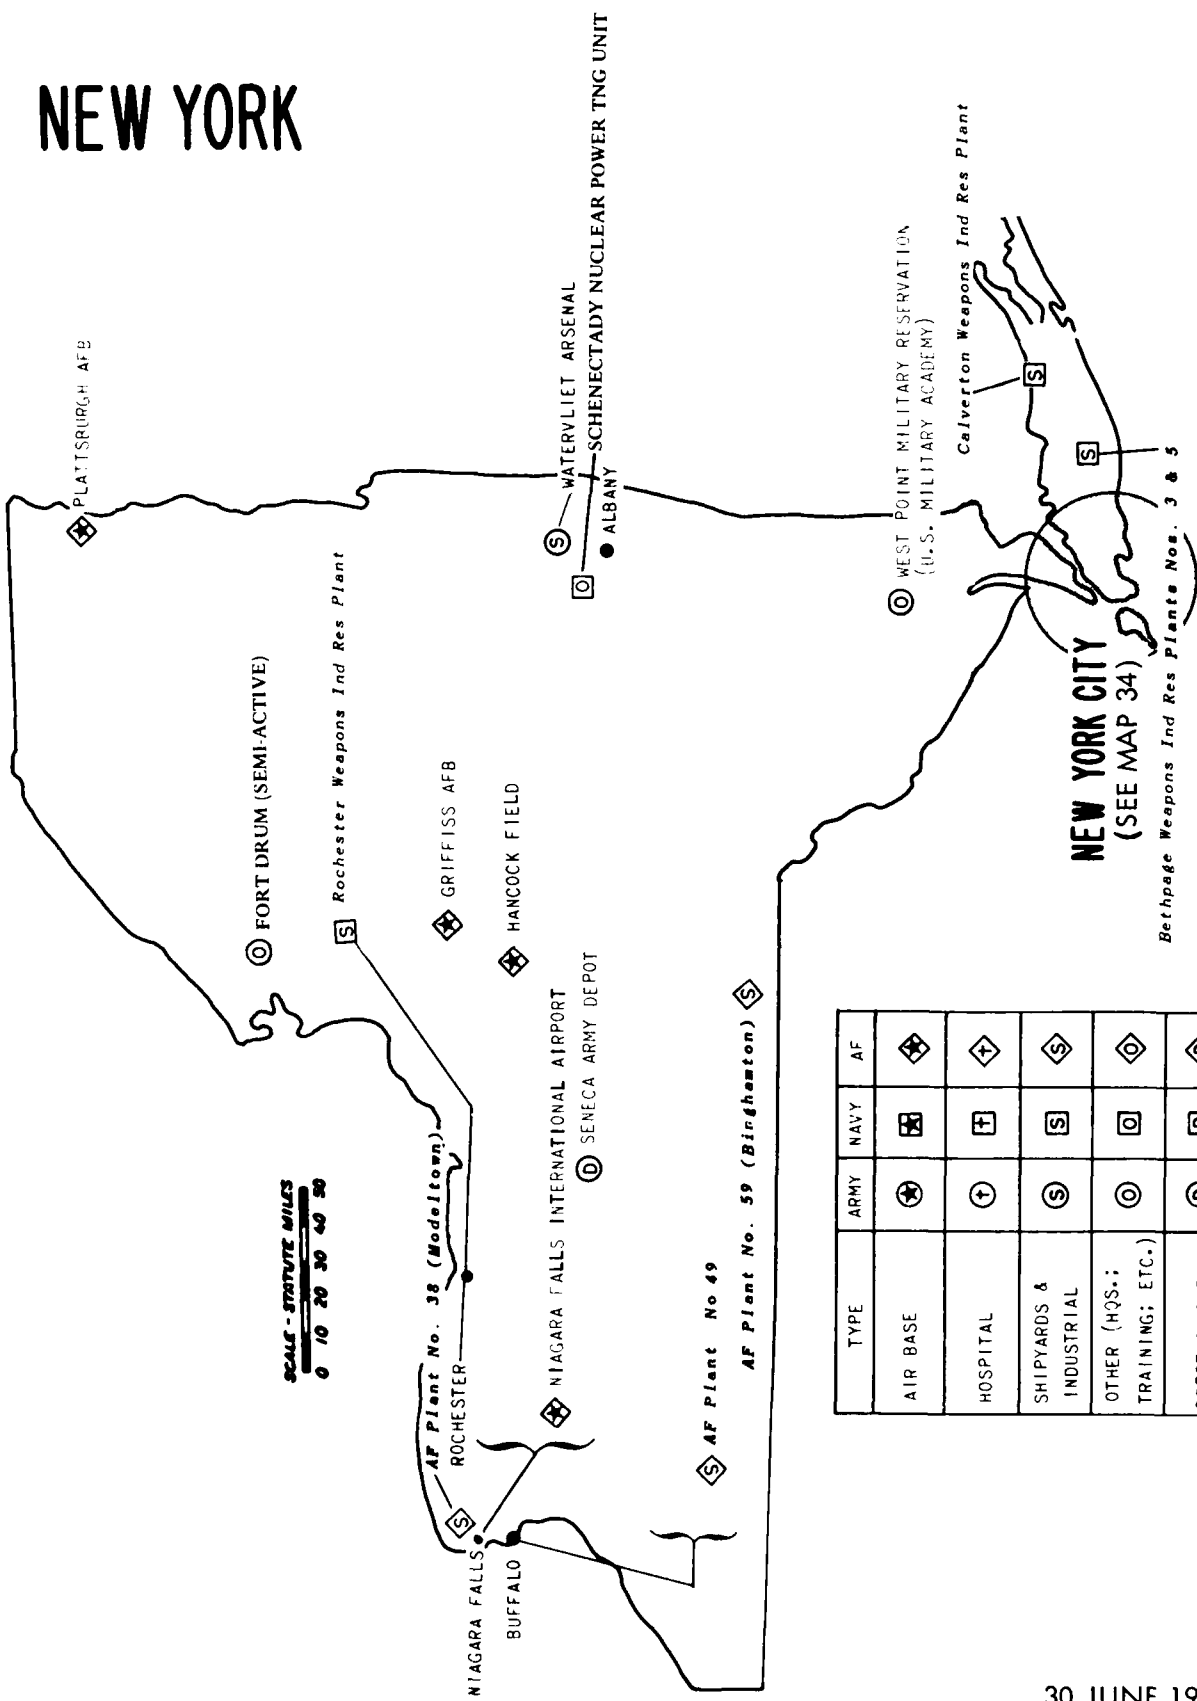

NEW YORK

SCALE - STATUTE MILES
0 10 20 30 40 50

TYPE	ARMY	NAVY	AF
AIR BASE	(A)	(N)	(F)
HOSPITAL	(H)	(F)	(H)
SHipyARDS & INDUSTRIAL	(S)	(S)	(S)
OTHER (HQS.; TRAINING; ETC.)	(O)	(O)	(O)
DEPOT & SUPPLY	(D)	(D)	(D)

30 JUNE 1976
MAP 33

NEW YORK CITY
(SEE MAP 34)

Bethpage Weapons Ind Res Plants Nos. 3 & 5

Calverton Weapons Ind Res Plant

WEST POINT MILITARY RESERVATION
(U.S. MILITARY ACADEMY)

WATERLIET ARSENAL
SCHENECTADY NUCLEAR POWER TNG UNIT

PLATTSBURGH AFB

FORT DRUM (SEMI-ACTIVE)

Rochester Weapons Ind Res Plant

GRIFFISS AFB

HANCOCK FIELD

NIAGARA FALLS INTERNATIONAL AIRPORT

SENECA ARMY DEPOT

AF Plant No. 38 (Modeltown)

ROCHESTER

NIAGARA FALLS

BUFFALO

AF Plant No. 49

AF Plant No. 59 (Binghamton)