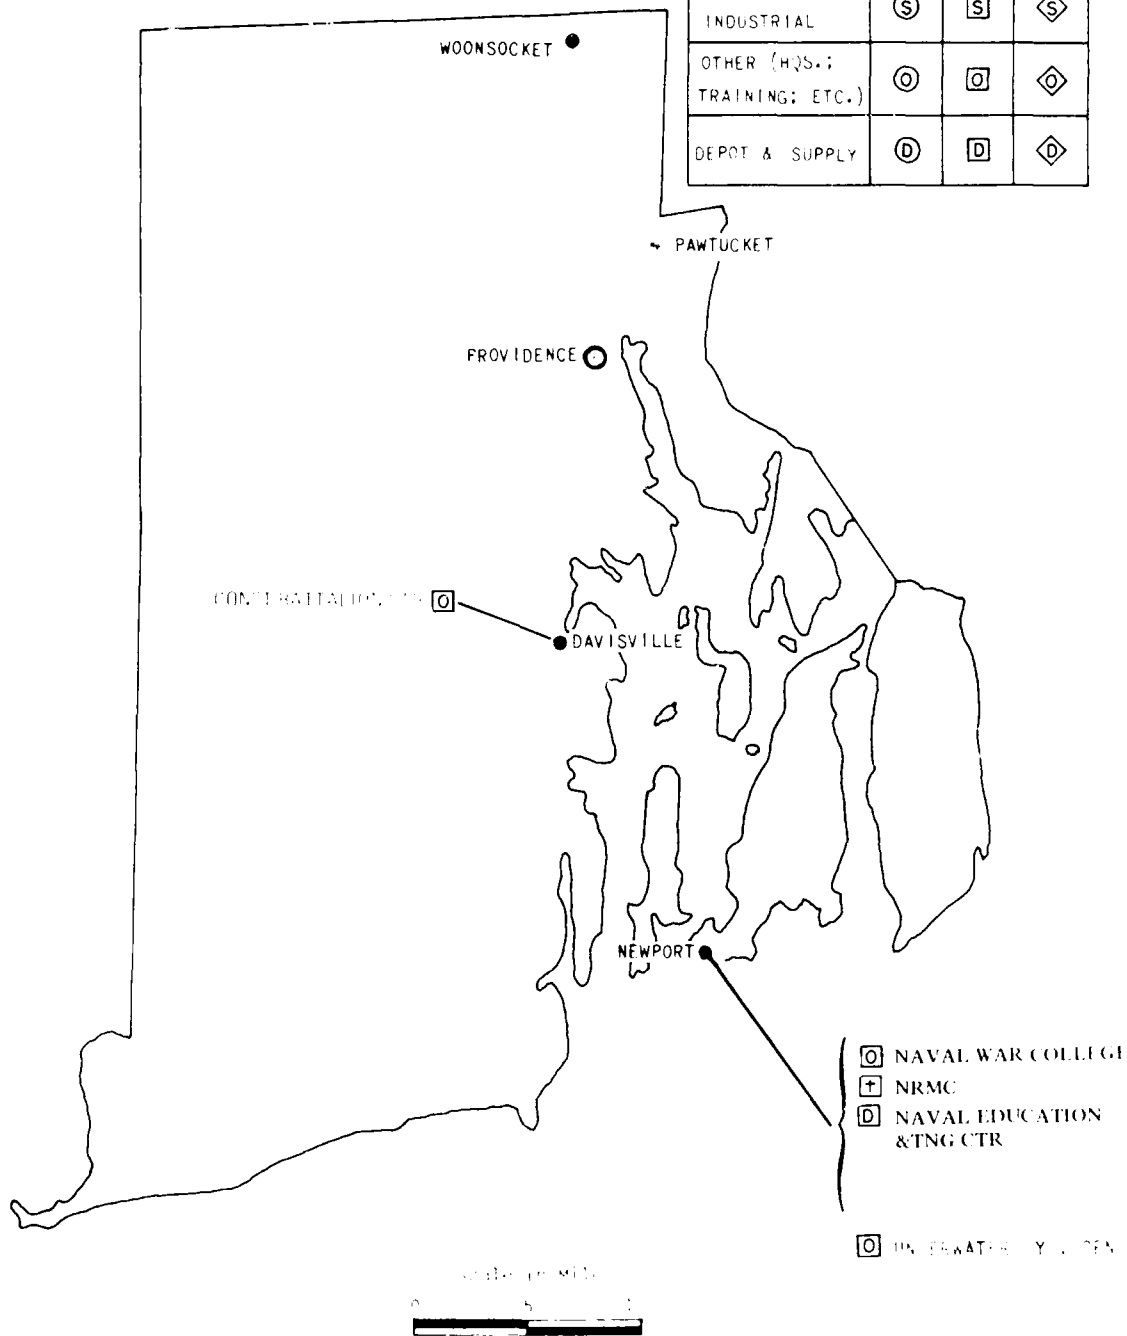

RHODE ISLAND

TYPE	ARMY	NAVY	Air
AIR BASE	★	✠	✧
HOSPITAL	⊕	⊞	⊠
SHIPYARDS & INDUSTRIAL	⊙	⊞	⊠
OTHER (HQ'S; TRAINING; ETC.)	⊙	⊞	⊠
DEPOT & SUPPLY	⊙	⊞	⊠

30 JUNE 1976
MAP 41