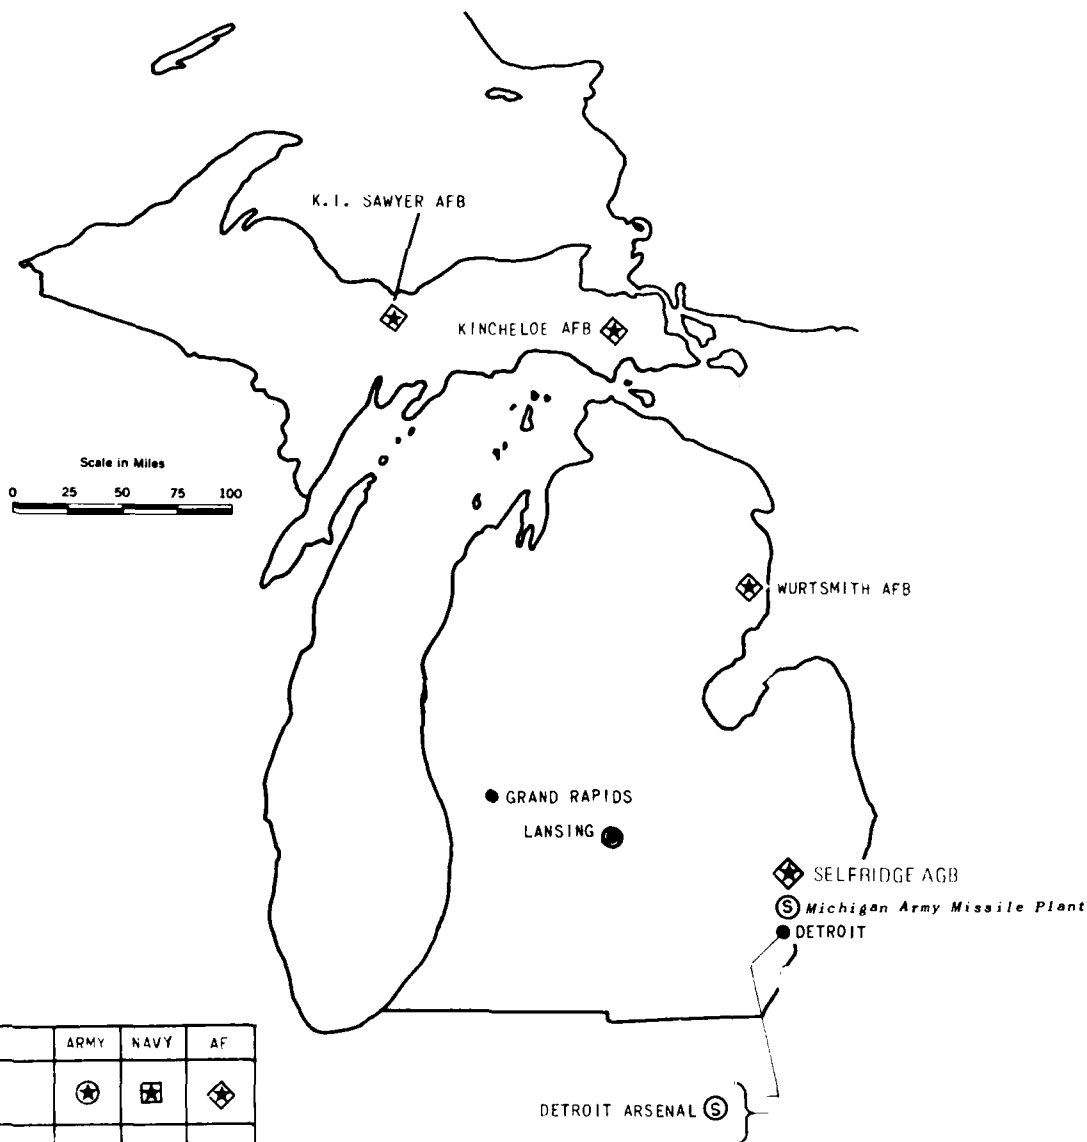

30 JUNE 1976
MAP 25

MINNESOTA

TYPE	ARMY	NAVY	AF
AIR BASE	⊗	⊠	⊡
HOSPITAL	⊕	⊞	⊣
SHIPYARDS & INDUSTRIAL	Ⓢ	Ⓠ	Ⓞ
OTHER (HQS.; TRAINING; ETC.)	⊙	⊚	⊜
DEPOT & SUPPLY	Ⓧ	Ⓨ	Ⓡ

30 JUNE 1976
MAP 24

MICHIGAN

TYPE	ARMY	NAVY	AF
AIR BASE	✳	✳	✳
HOSPITAL	⊕	⊕	⊕
SHipyARDS & INDUSTRIAL	Ⓢ	Ⓢ	Ⓢ
OTHER (HQS.; TRAINING; ETC.)	⊙	⊙	⊙
DEPOT & SUPPLY	ⓓ	ⓓ	ⓓ