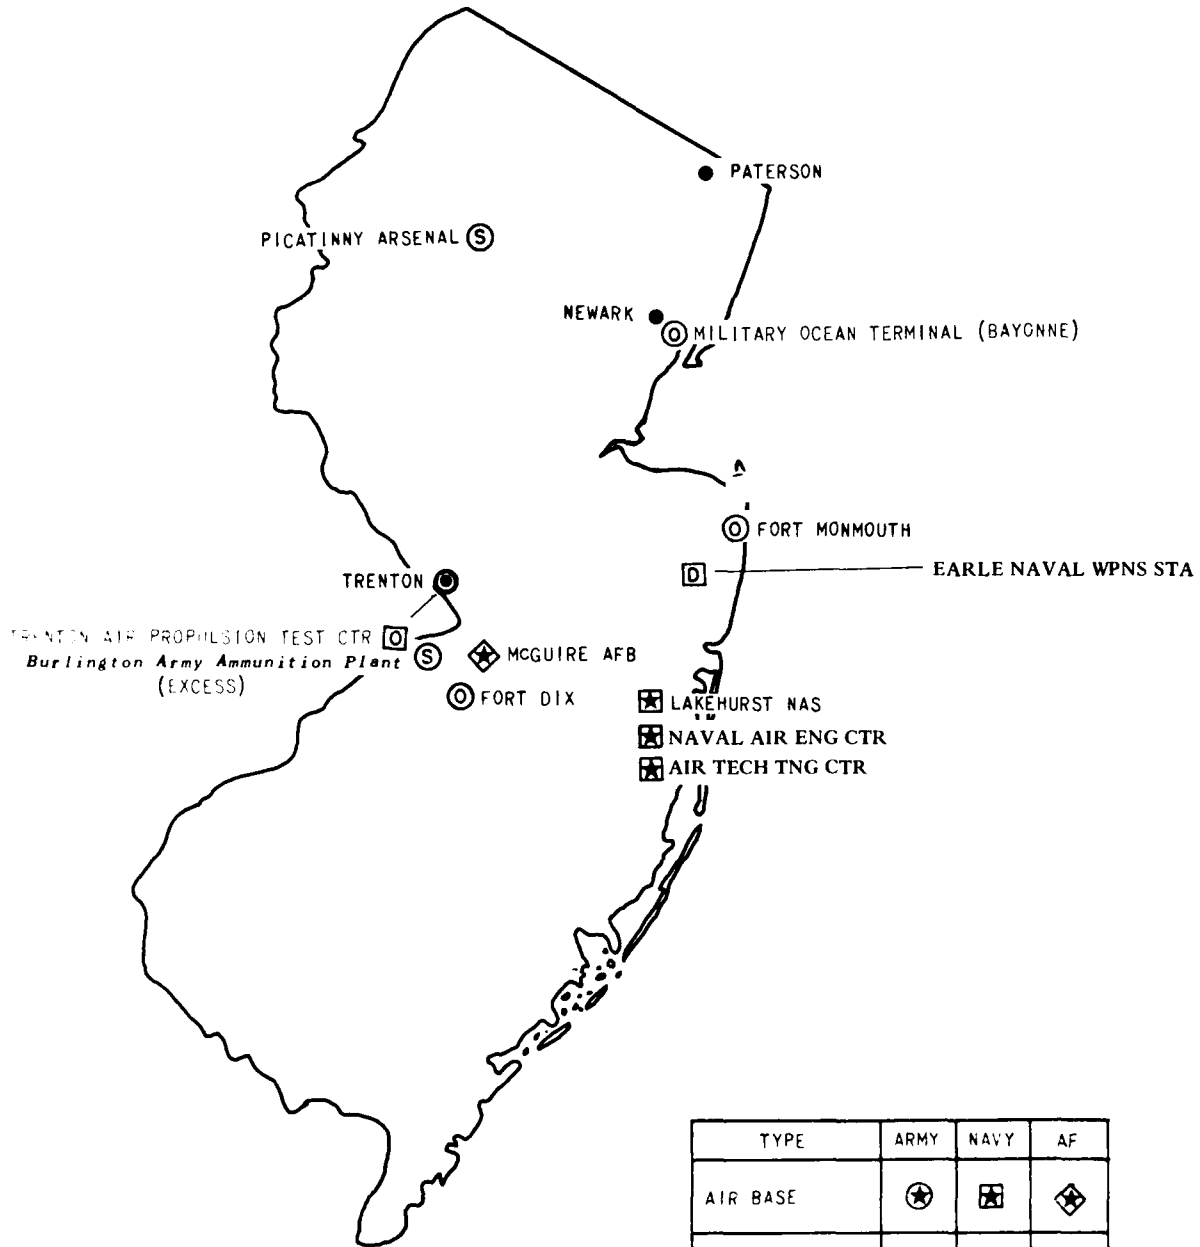

NEW JERSEY

TYPE	ARMY	NAVY	AF
AIR BASE	⊛	⊠	⊞
HOSPITAL	⊕	⊞	⊞
SHIPYARDS & INDUSTRIAL	⊙	⊙	⊙
OTHER (HQS.; TRAINING; ETC.)	⊙	⊙	⊙
DEPOT & SUPPLY	⊙	⊙	⊙

30 JUNE 1976
MAP 31