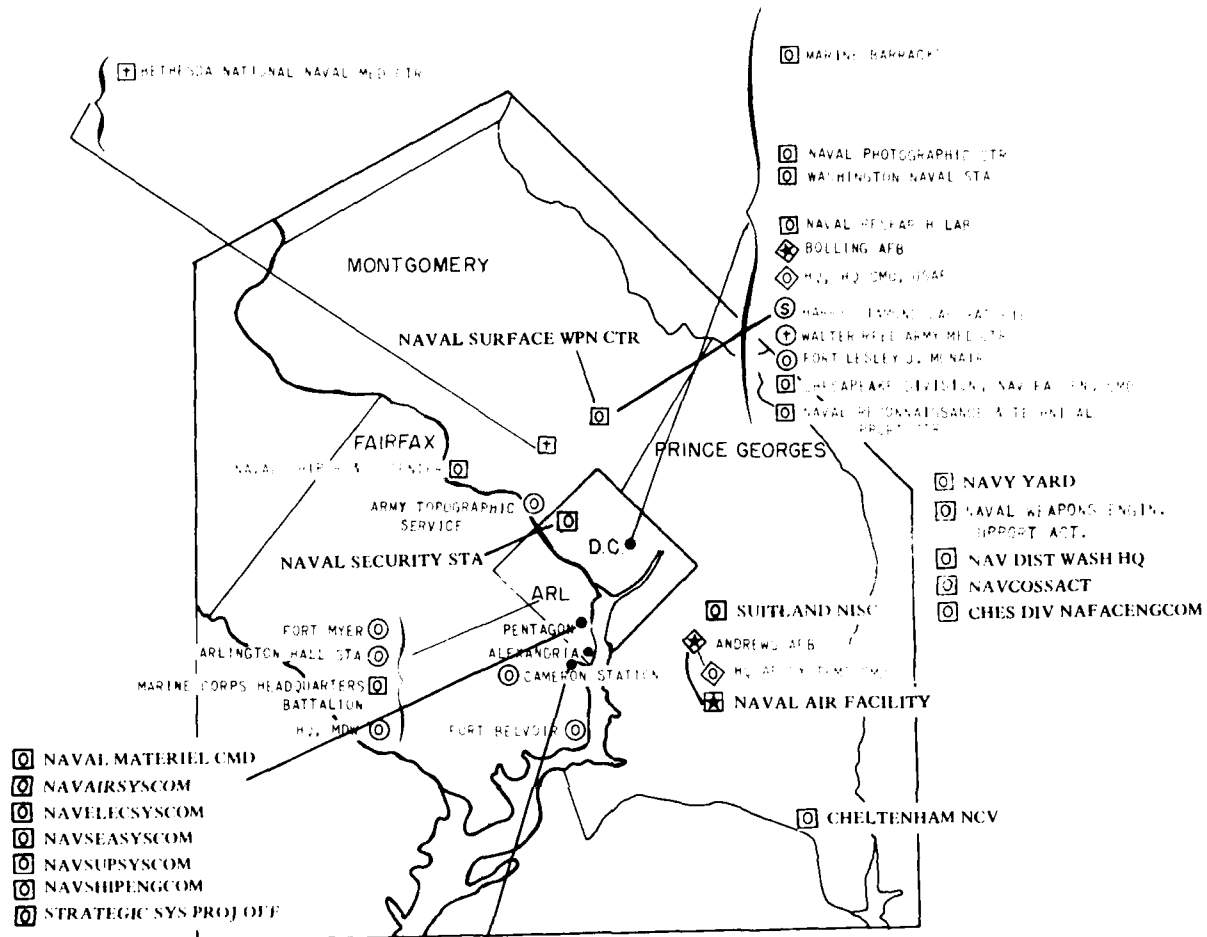

WASHINGTON D.C. METROPOLITAN AREA

30 JUNE 1976
MAP 51